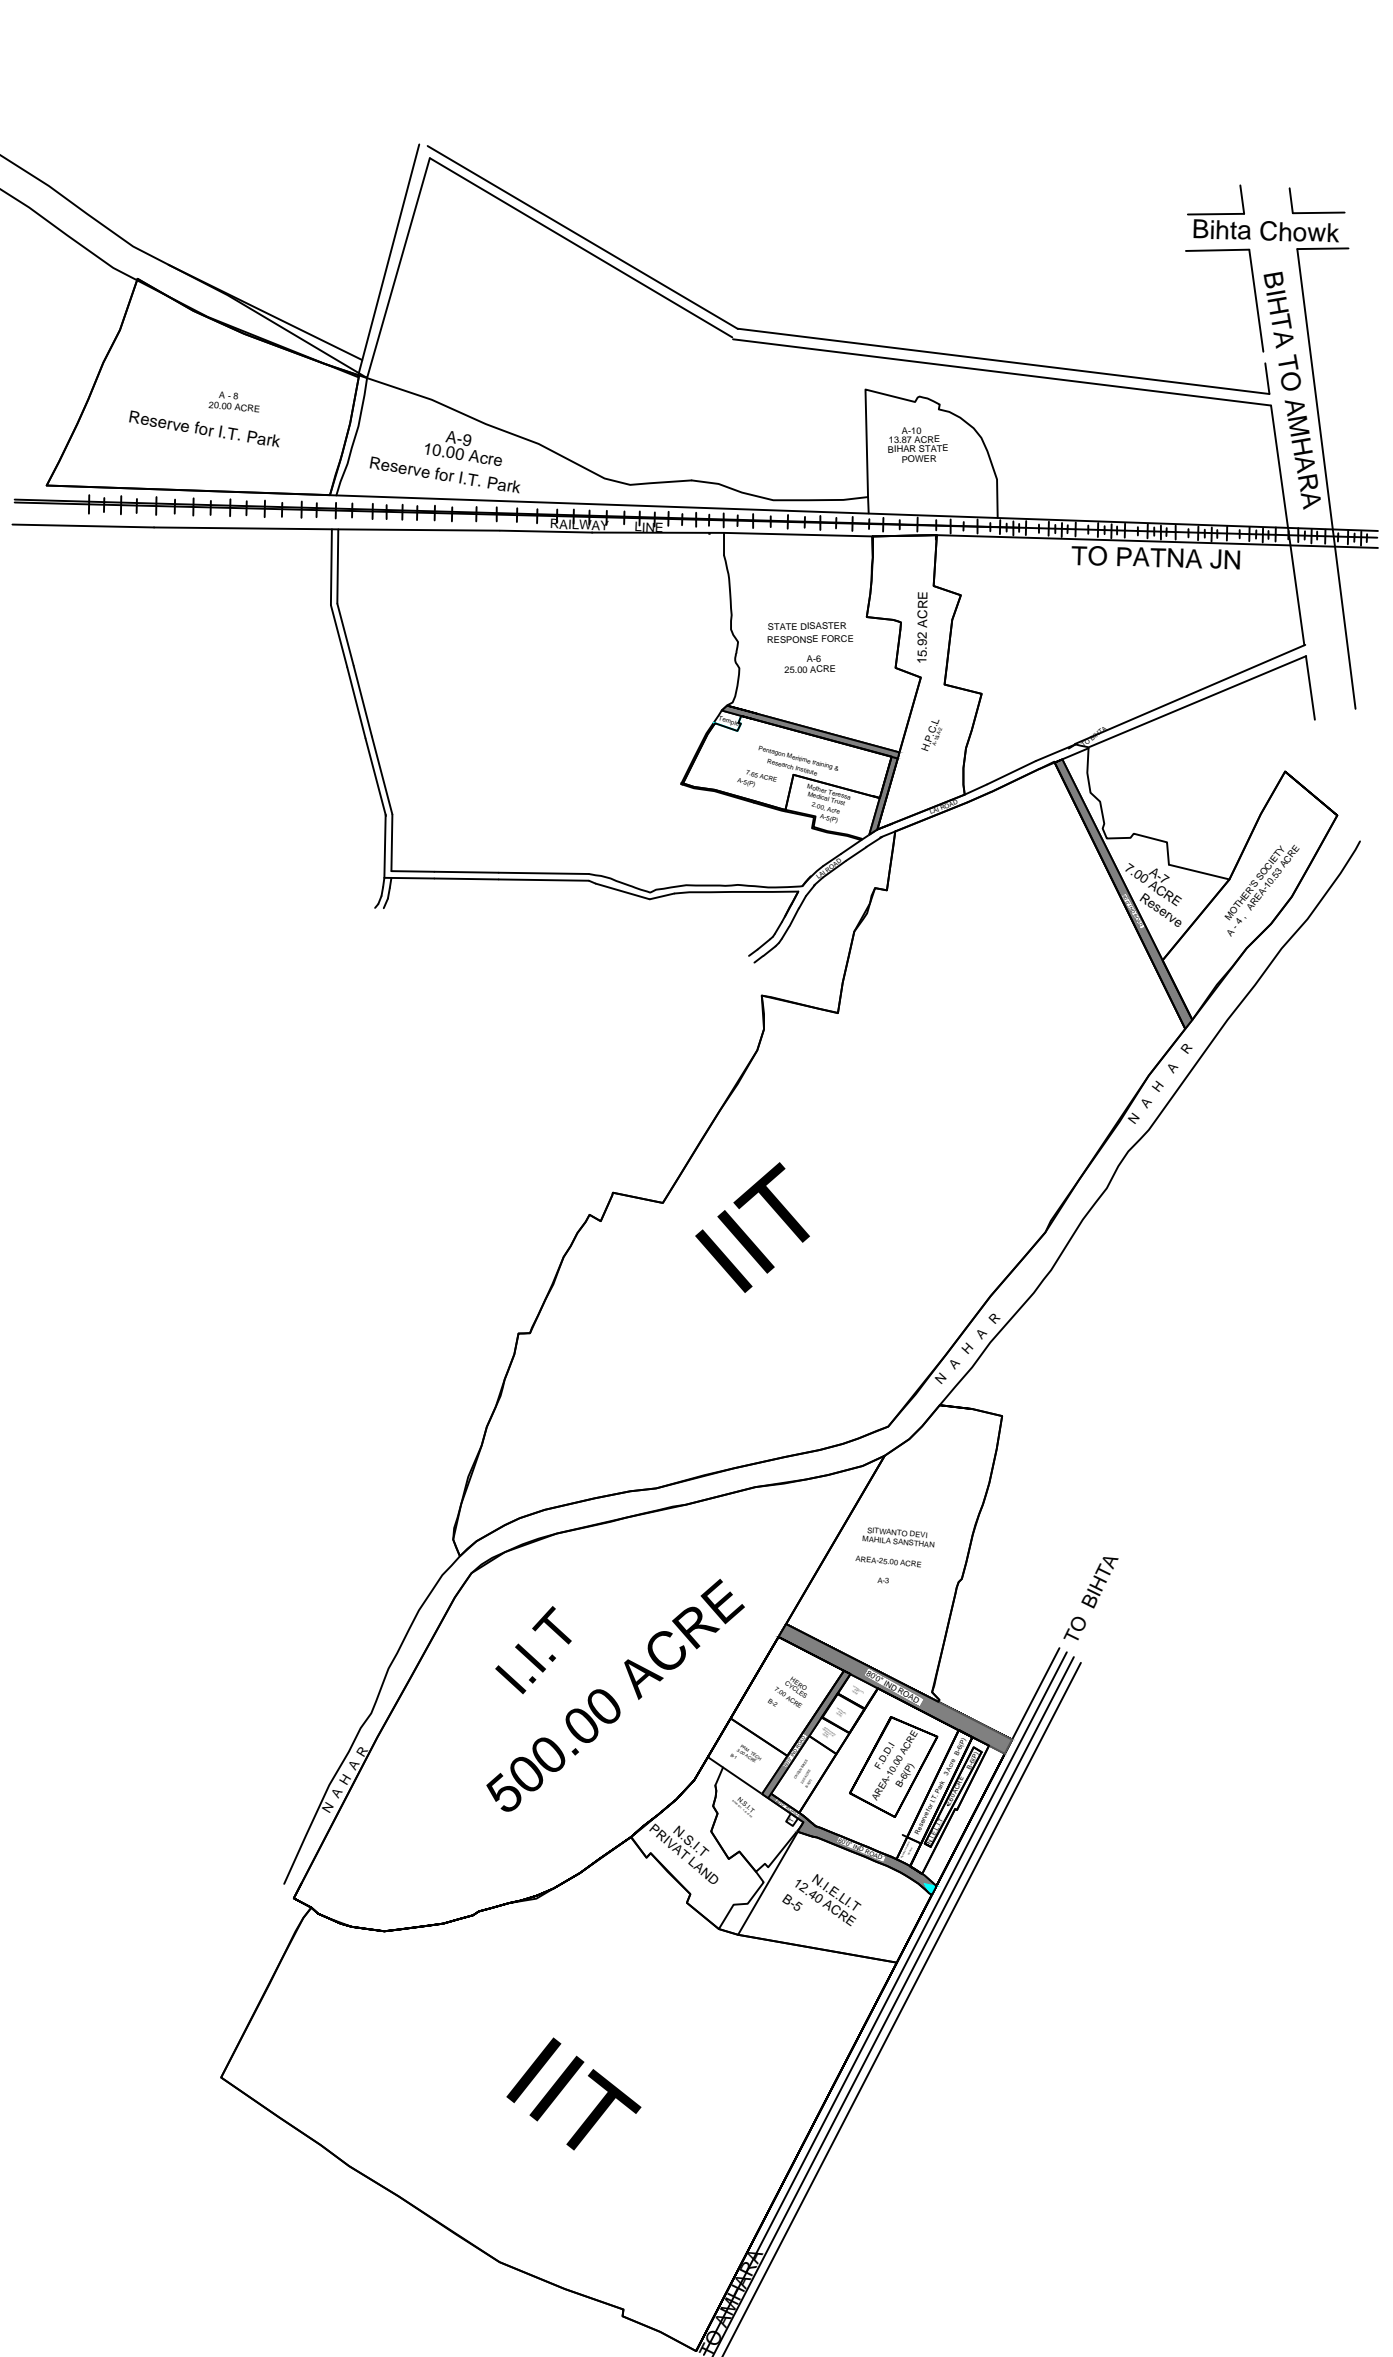

# MEGA INDUSTRIAL PARK BIHTA, PATNA

Total Area- 704.00 Acre

DUMRI

Amin Patna	Draftsman	Asstt. Area Manager M.I.P. Bihta	D.G.M Patna Cluster