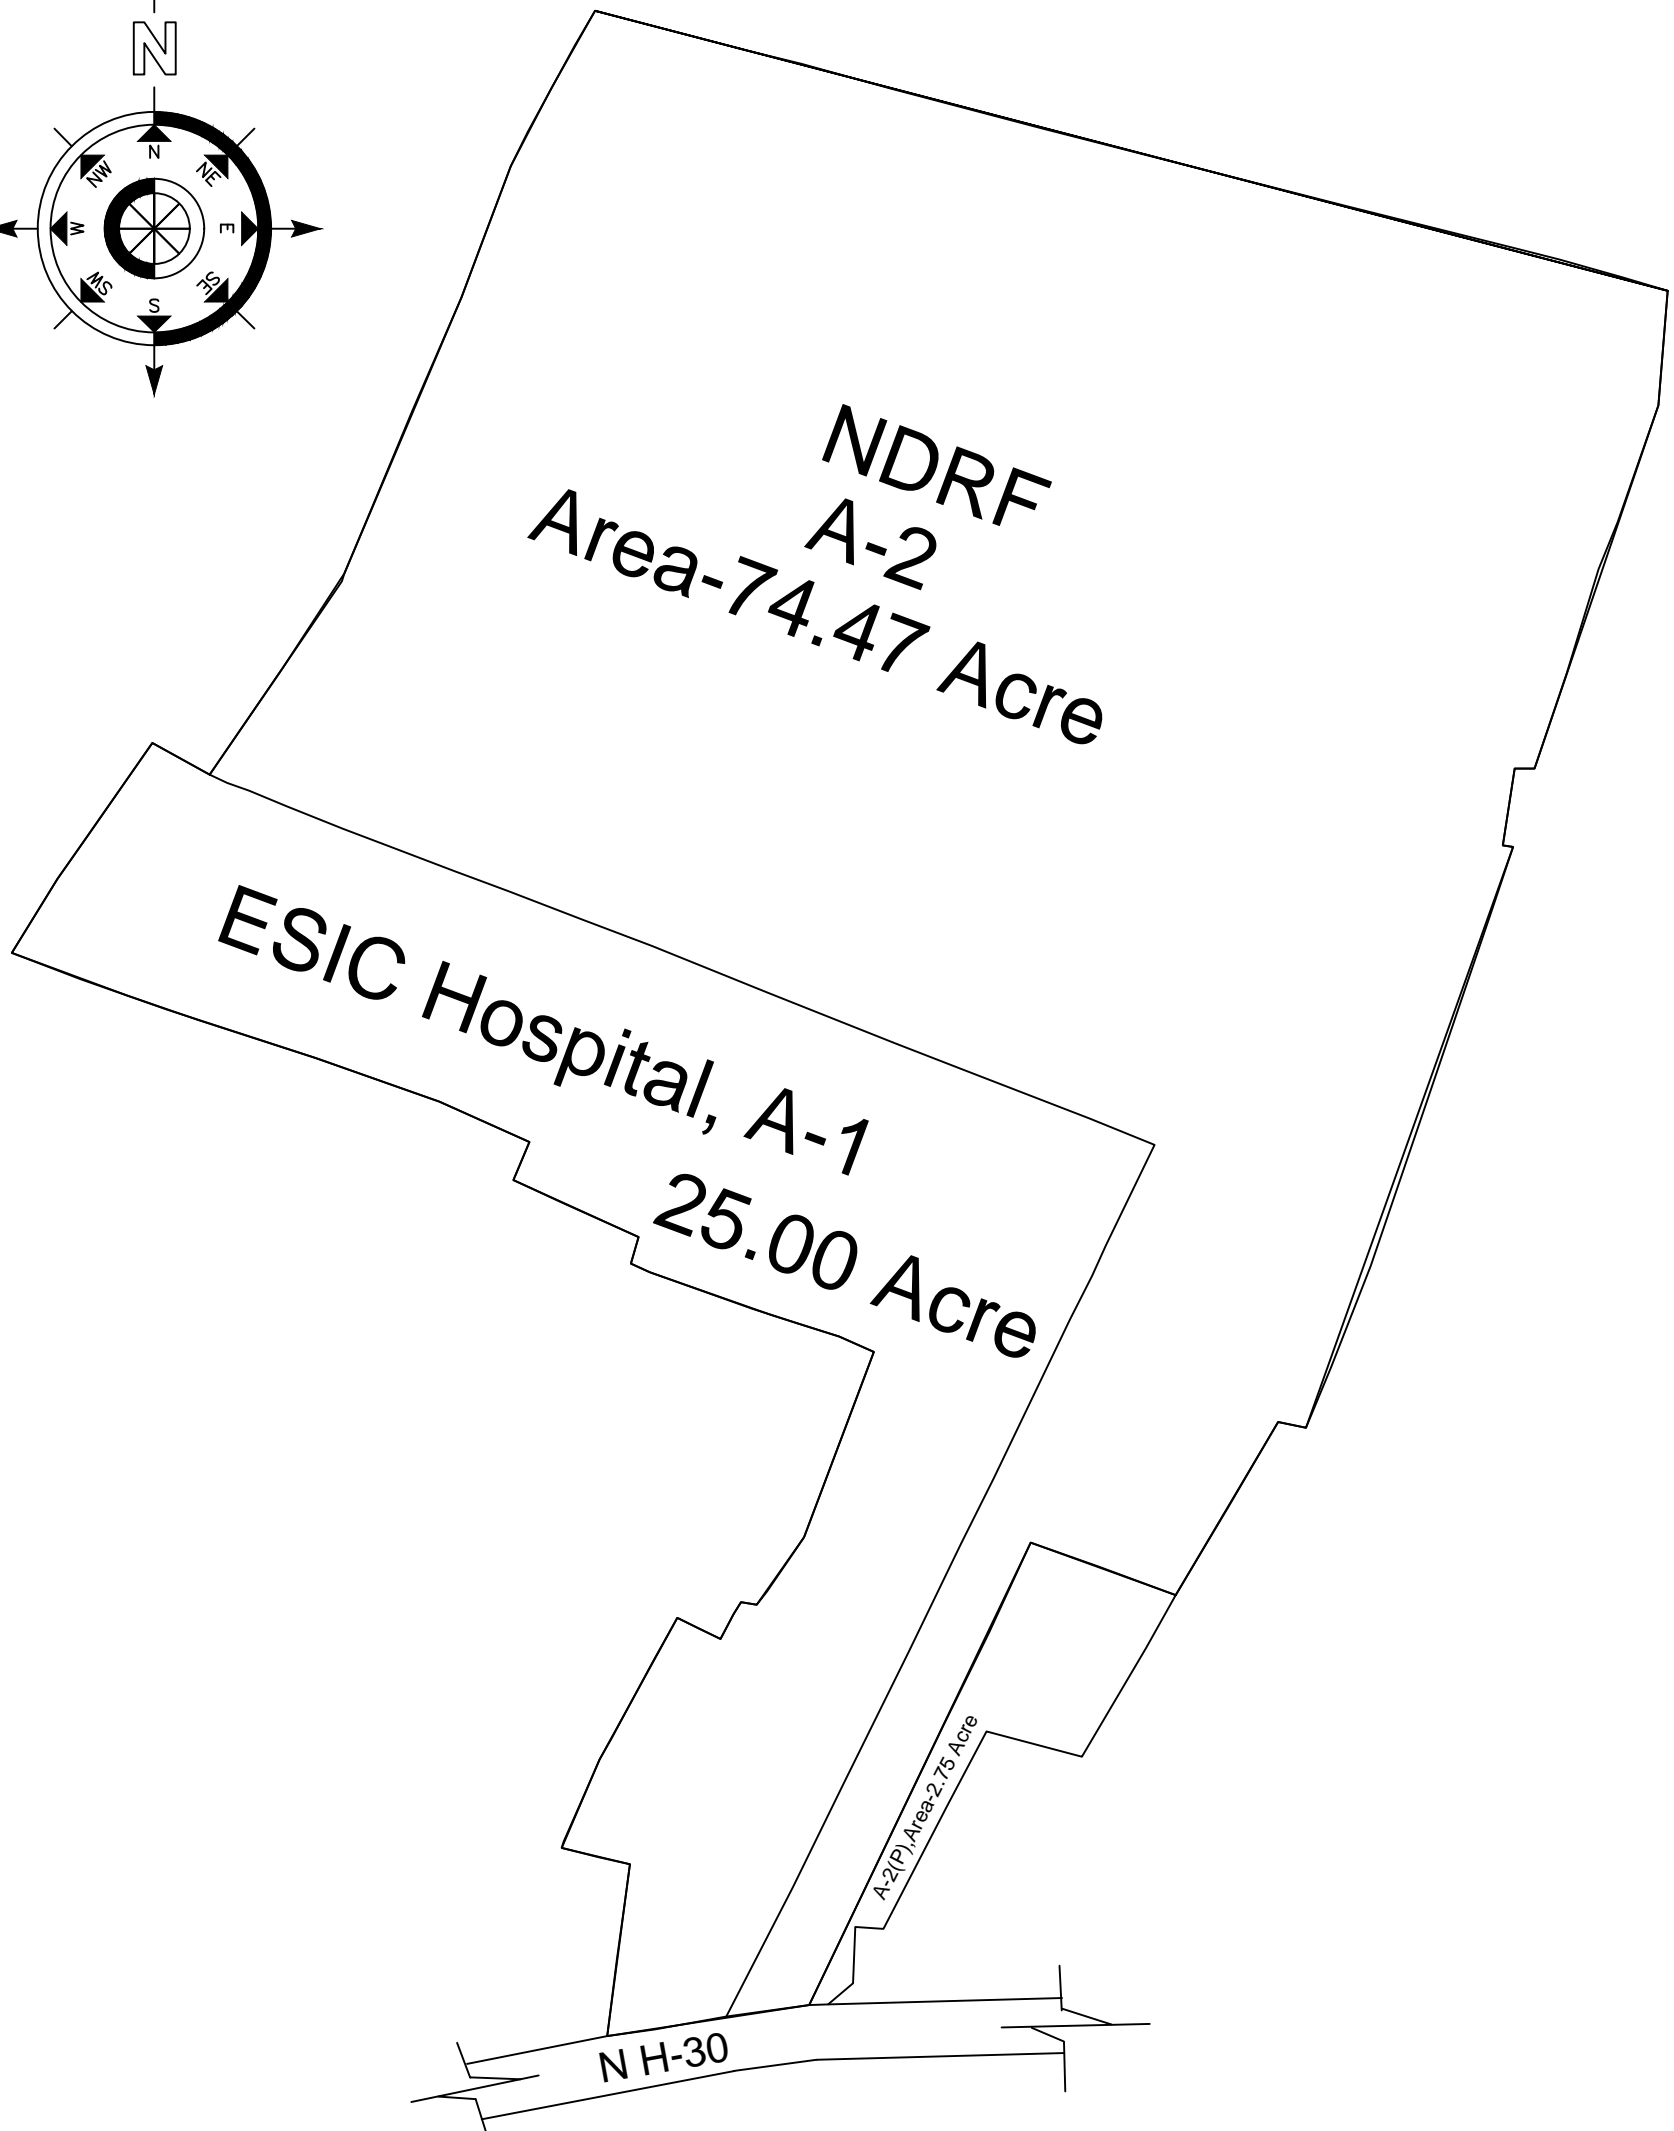

INDUSTRIAL AREA BIHTA, PATNA

Area-102.22 Acre

			
Amin Patna	Draftsman	Asstt. Area Manager I.A. Bihta	D.G.M Patna Cluster