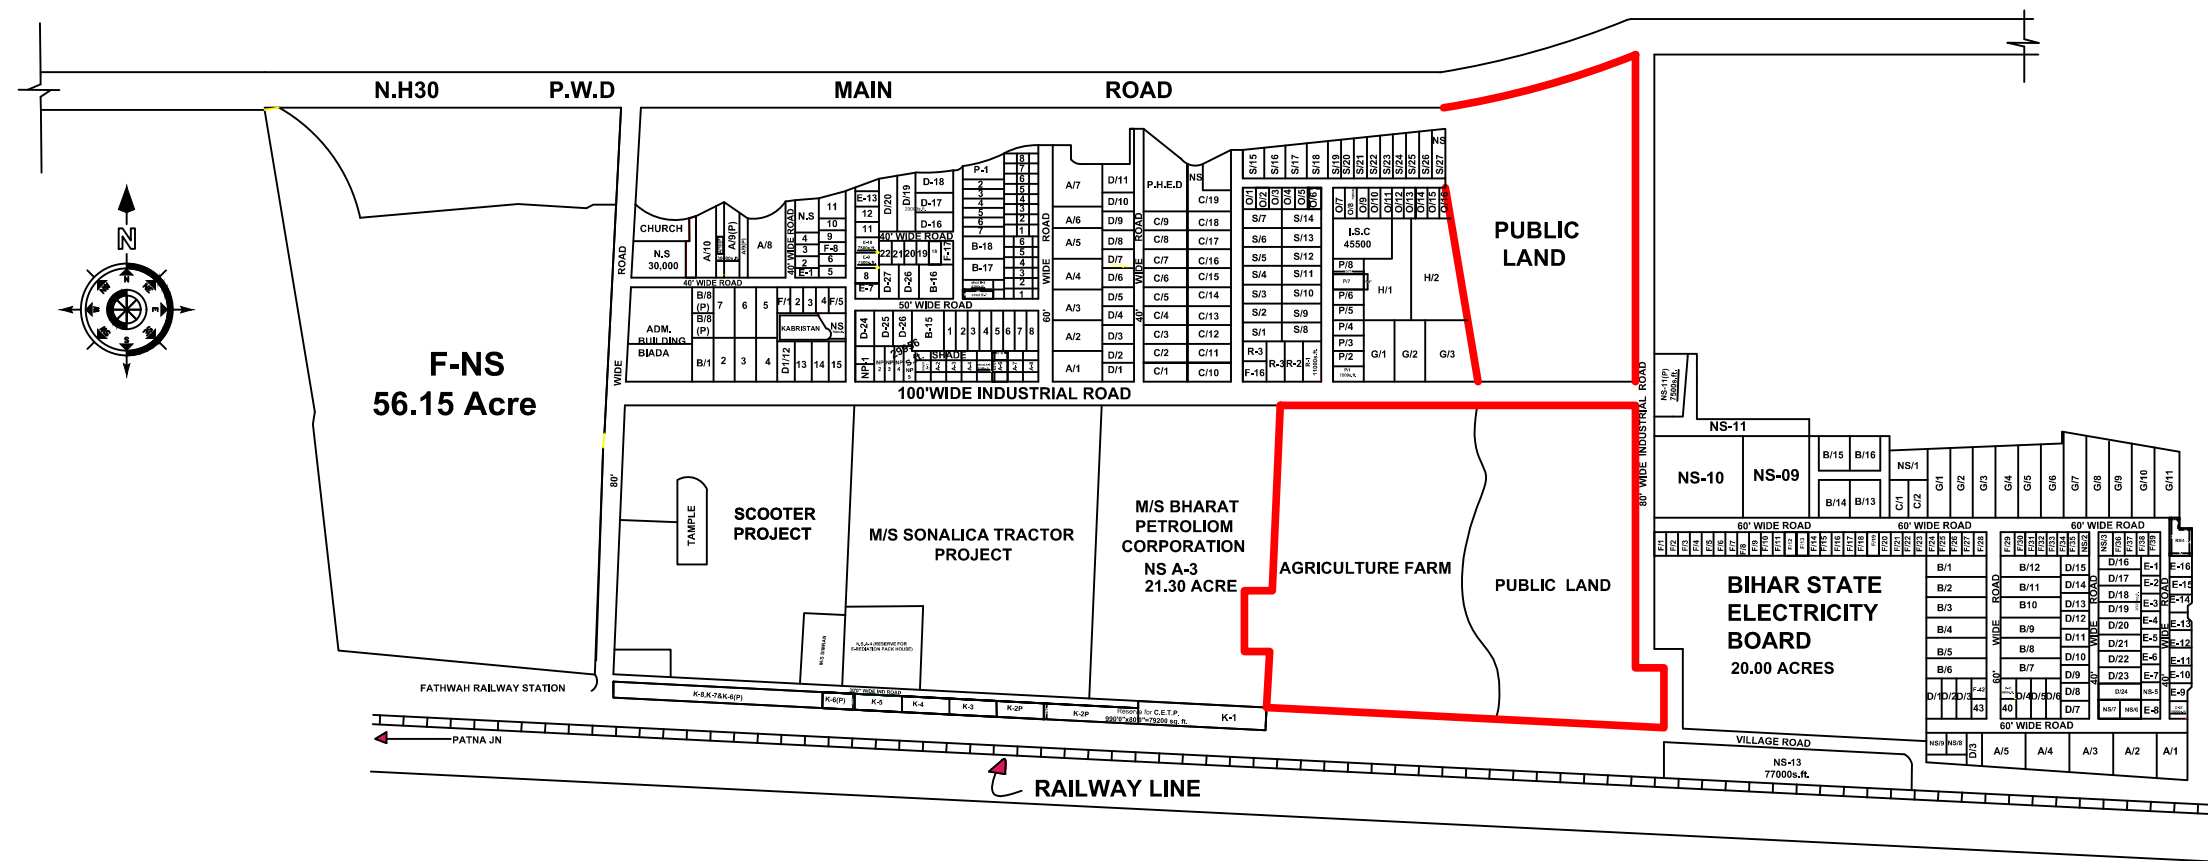

INDUSTRIAL AREA FATUHA, PATNA

Total Area- 356.02 Acre

			
Amin Patna	Draftsman	Asstt. Area Manager I.A. Fatuha	D.G.M Patna Cluster