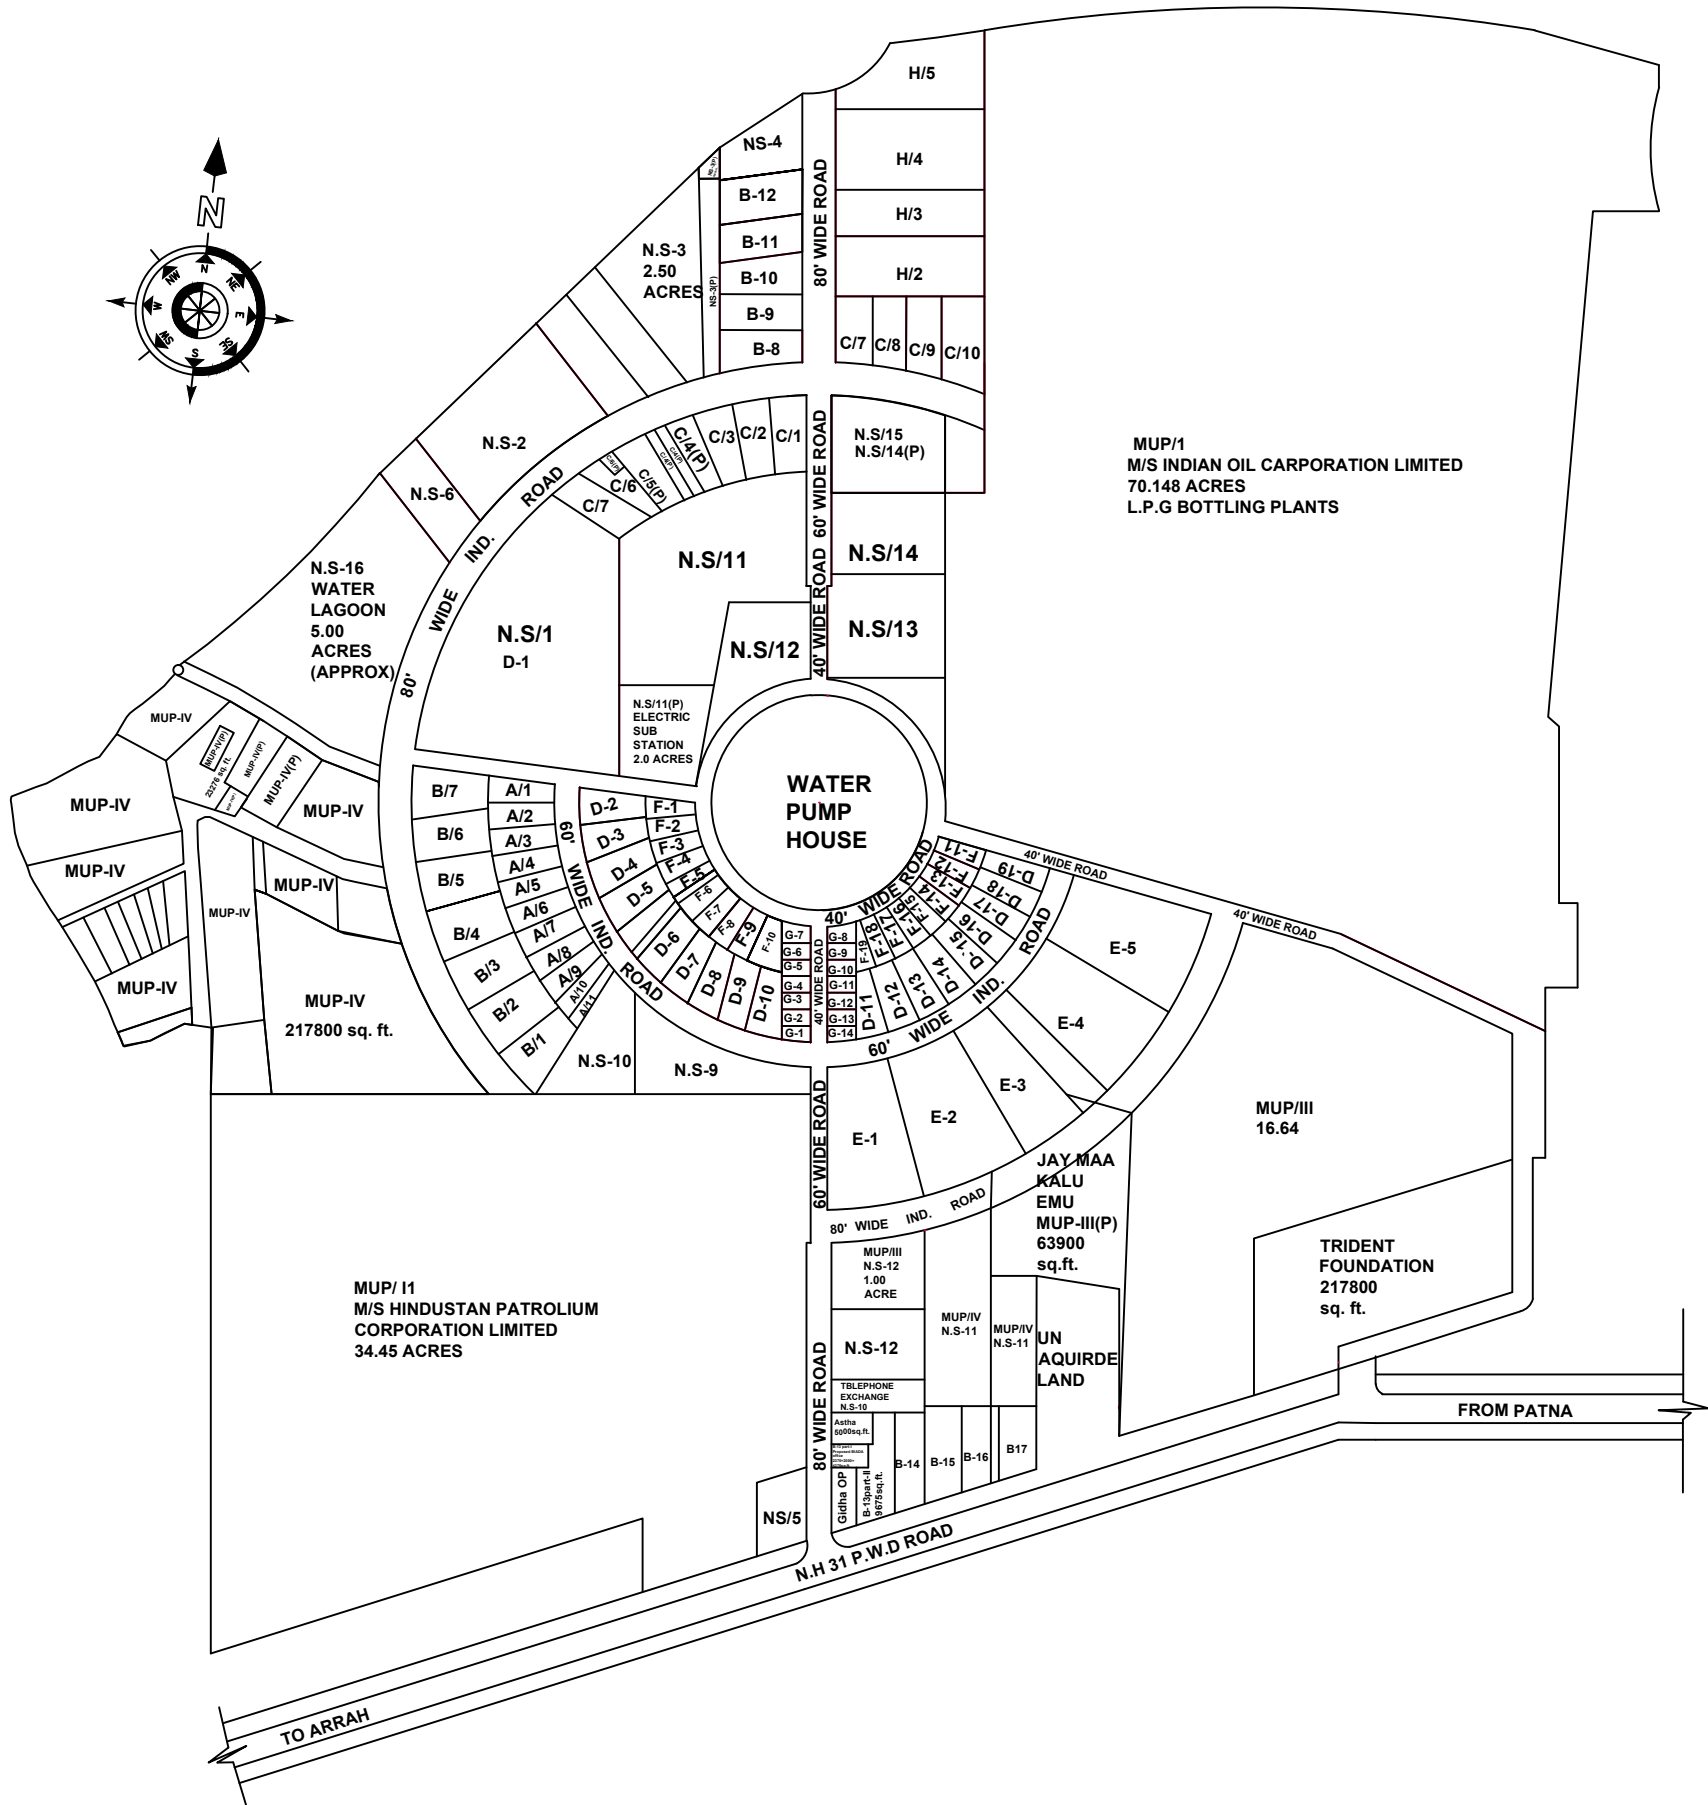

INDUSTRIAL GROWTH CENTRE GIDHA, BHOJPUR

Total Area- 229.65 Acre

			
Amin Patna	Draftsman	Asstt. Area Manager I.G.C. Gidha	D.G.M Patna Cluster