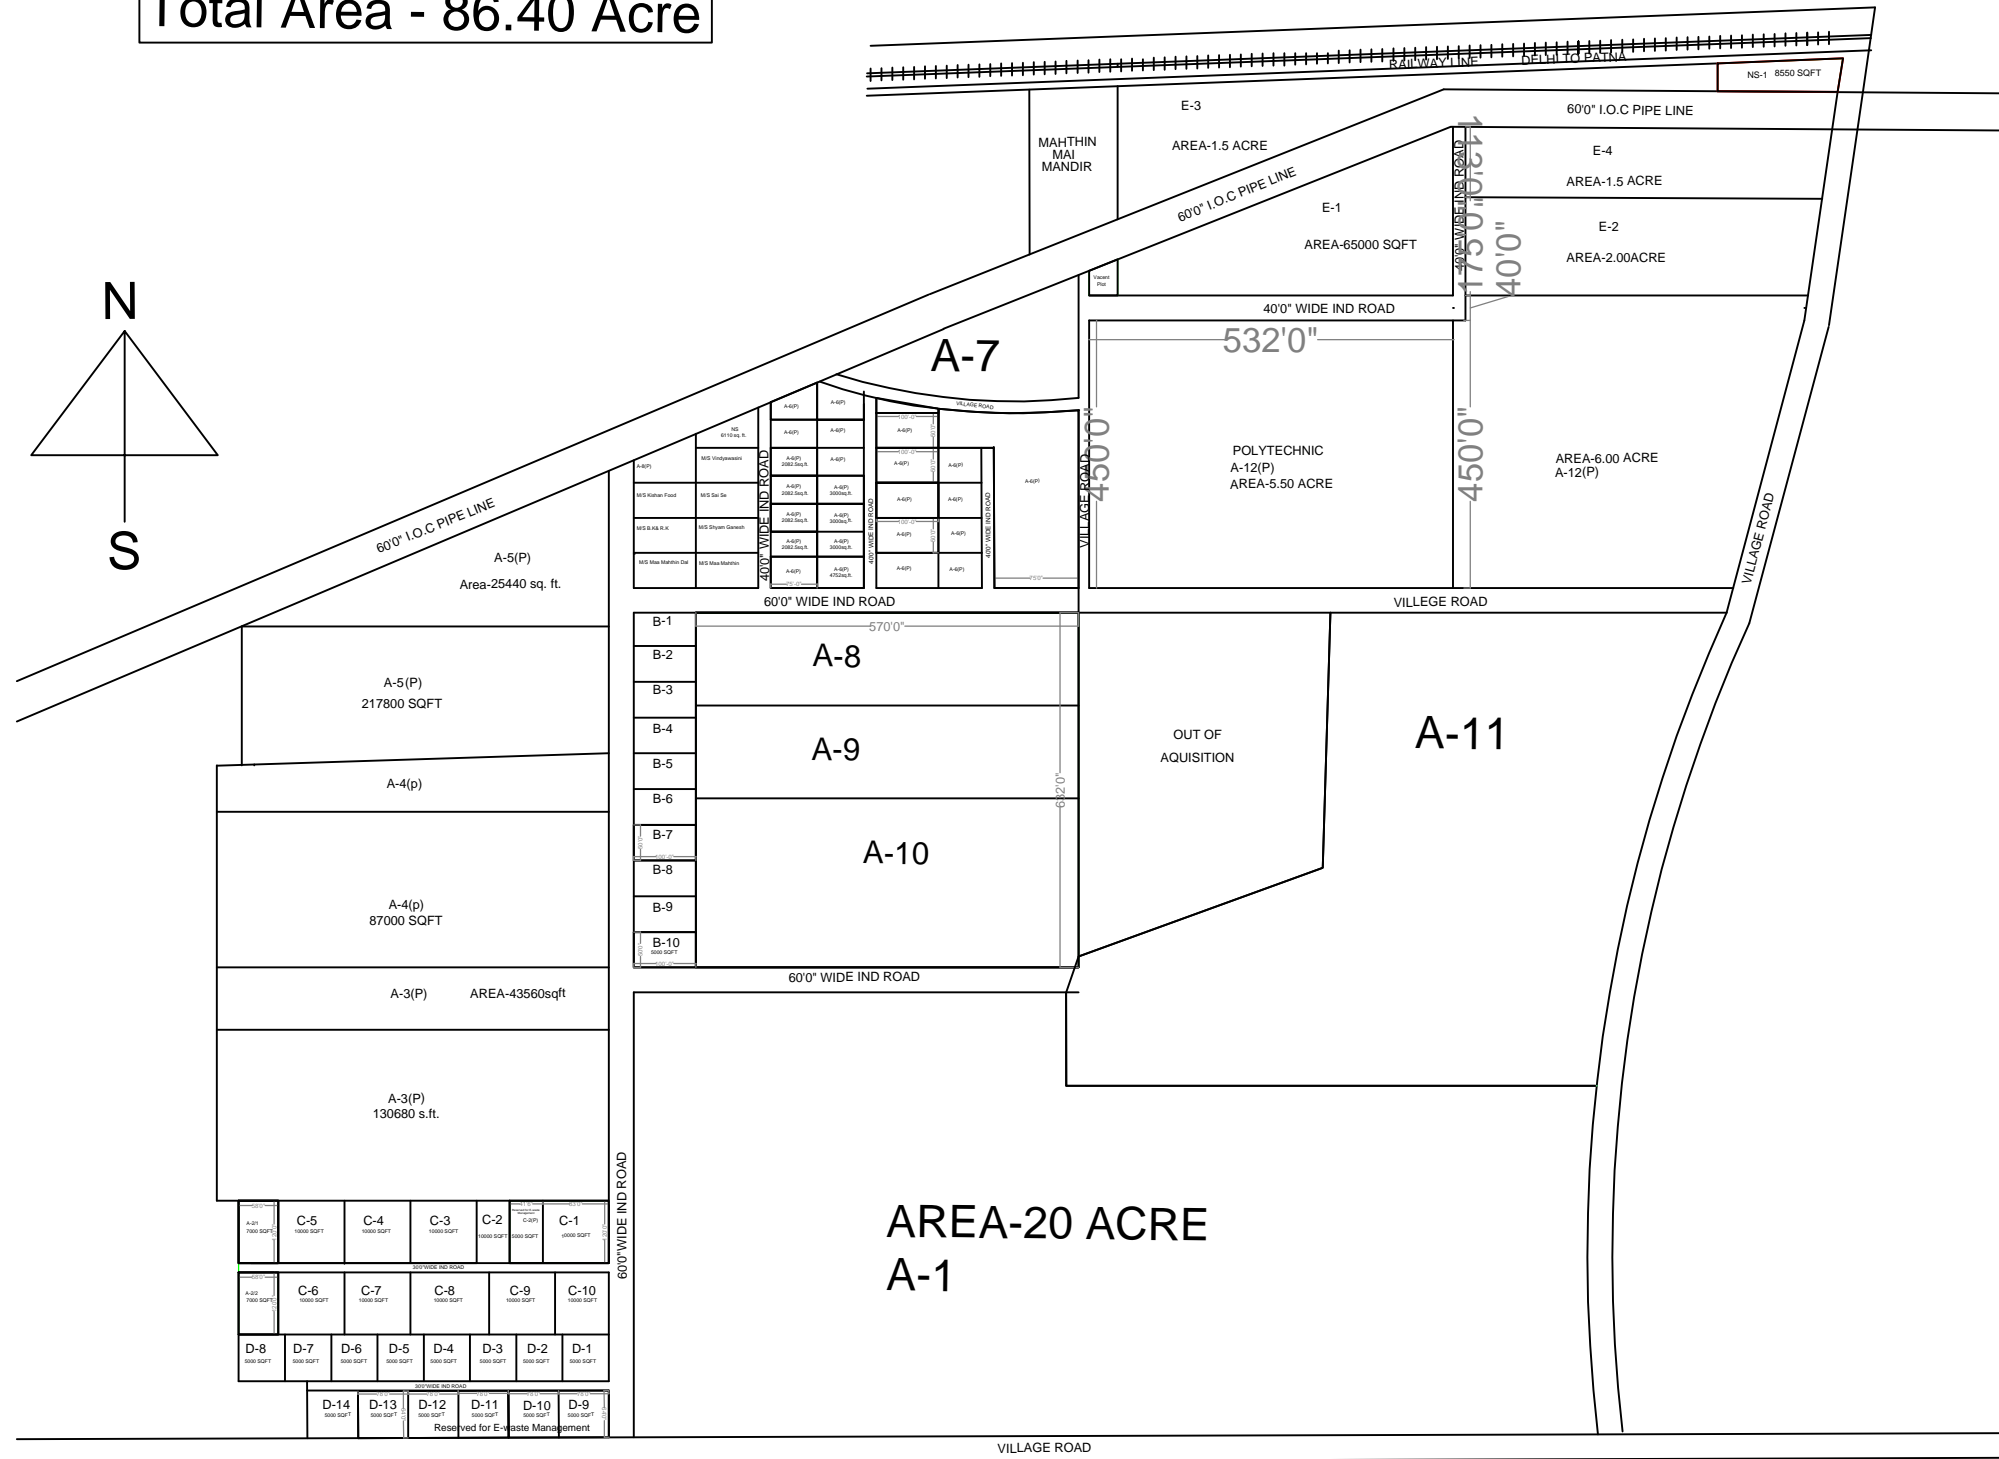

INDUSTRIAL AREA BIHIYA, BHOJPUR

Total Area - 86.40 Acre

Amin Patna	Draftsman	Asstt. Area Manager I.A. Bihiya	D.G.M Patna Cluster