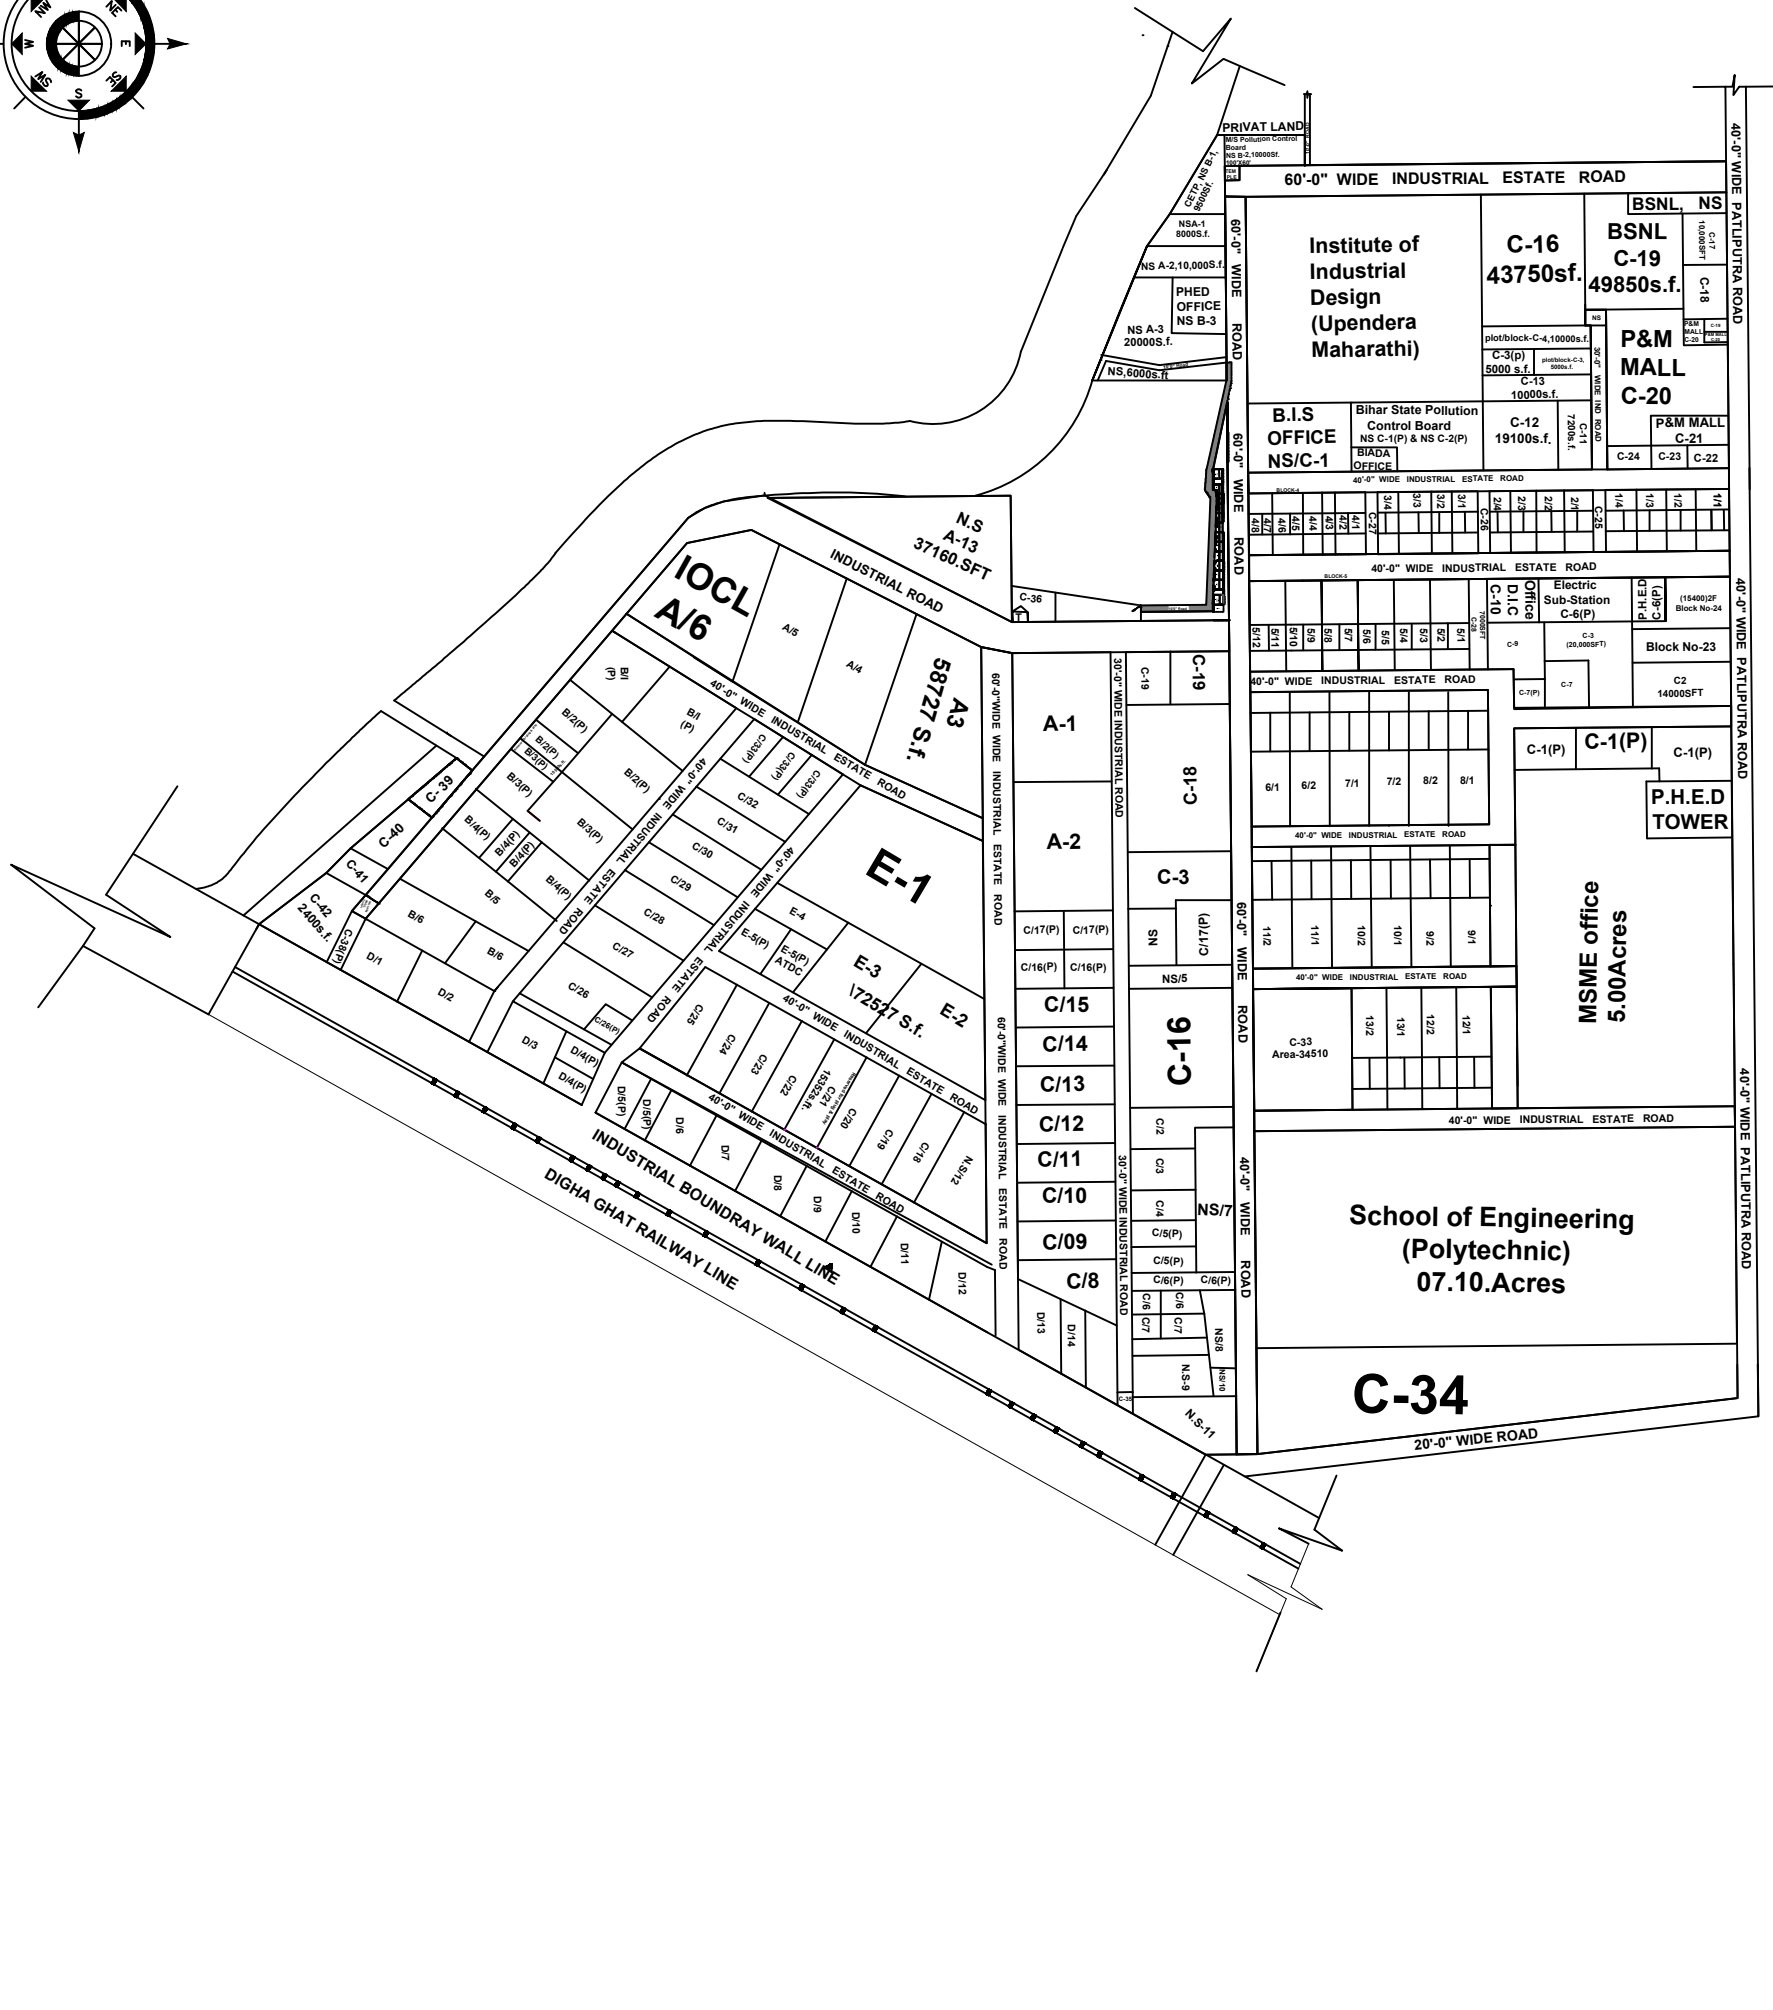

INDUSTRIAL AREA PATLIPUTRA, PATNA

Total Area- 104.14 Acre

PRODUCED BY AN AUTODESK EDUCATIONAL PRODUCT

PRODUCED BY AN AUTODESK EDUCATIONAL PRODUCT

			
<p>Amin Patna</p>	<p>Draftsman</p>	<p>Asstt. Area Manager I.A. Patliputra</p>	<p>D.G.M Patna Cluster</p>