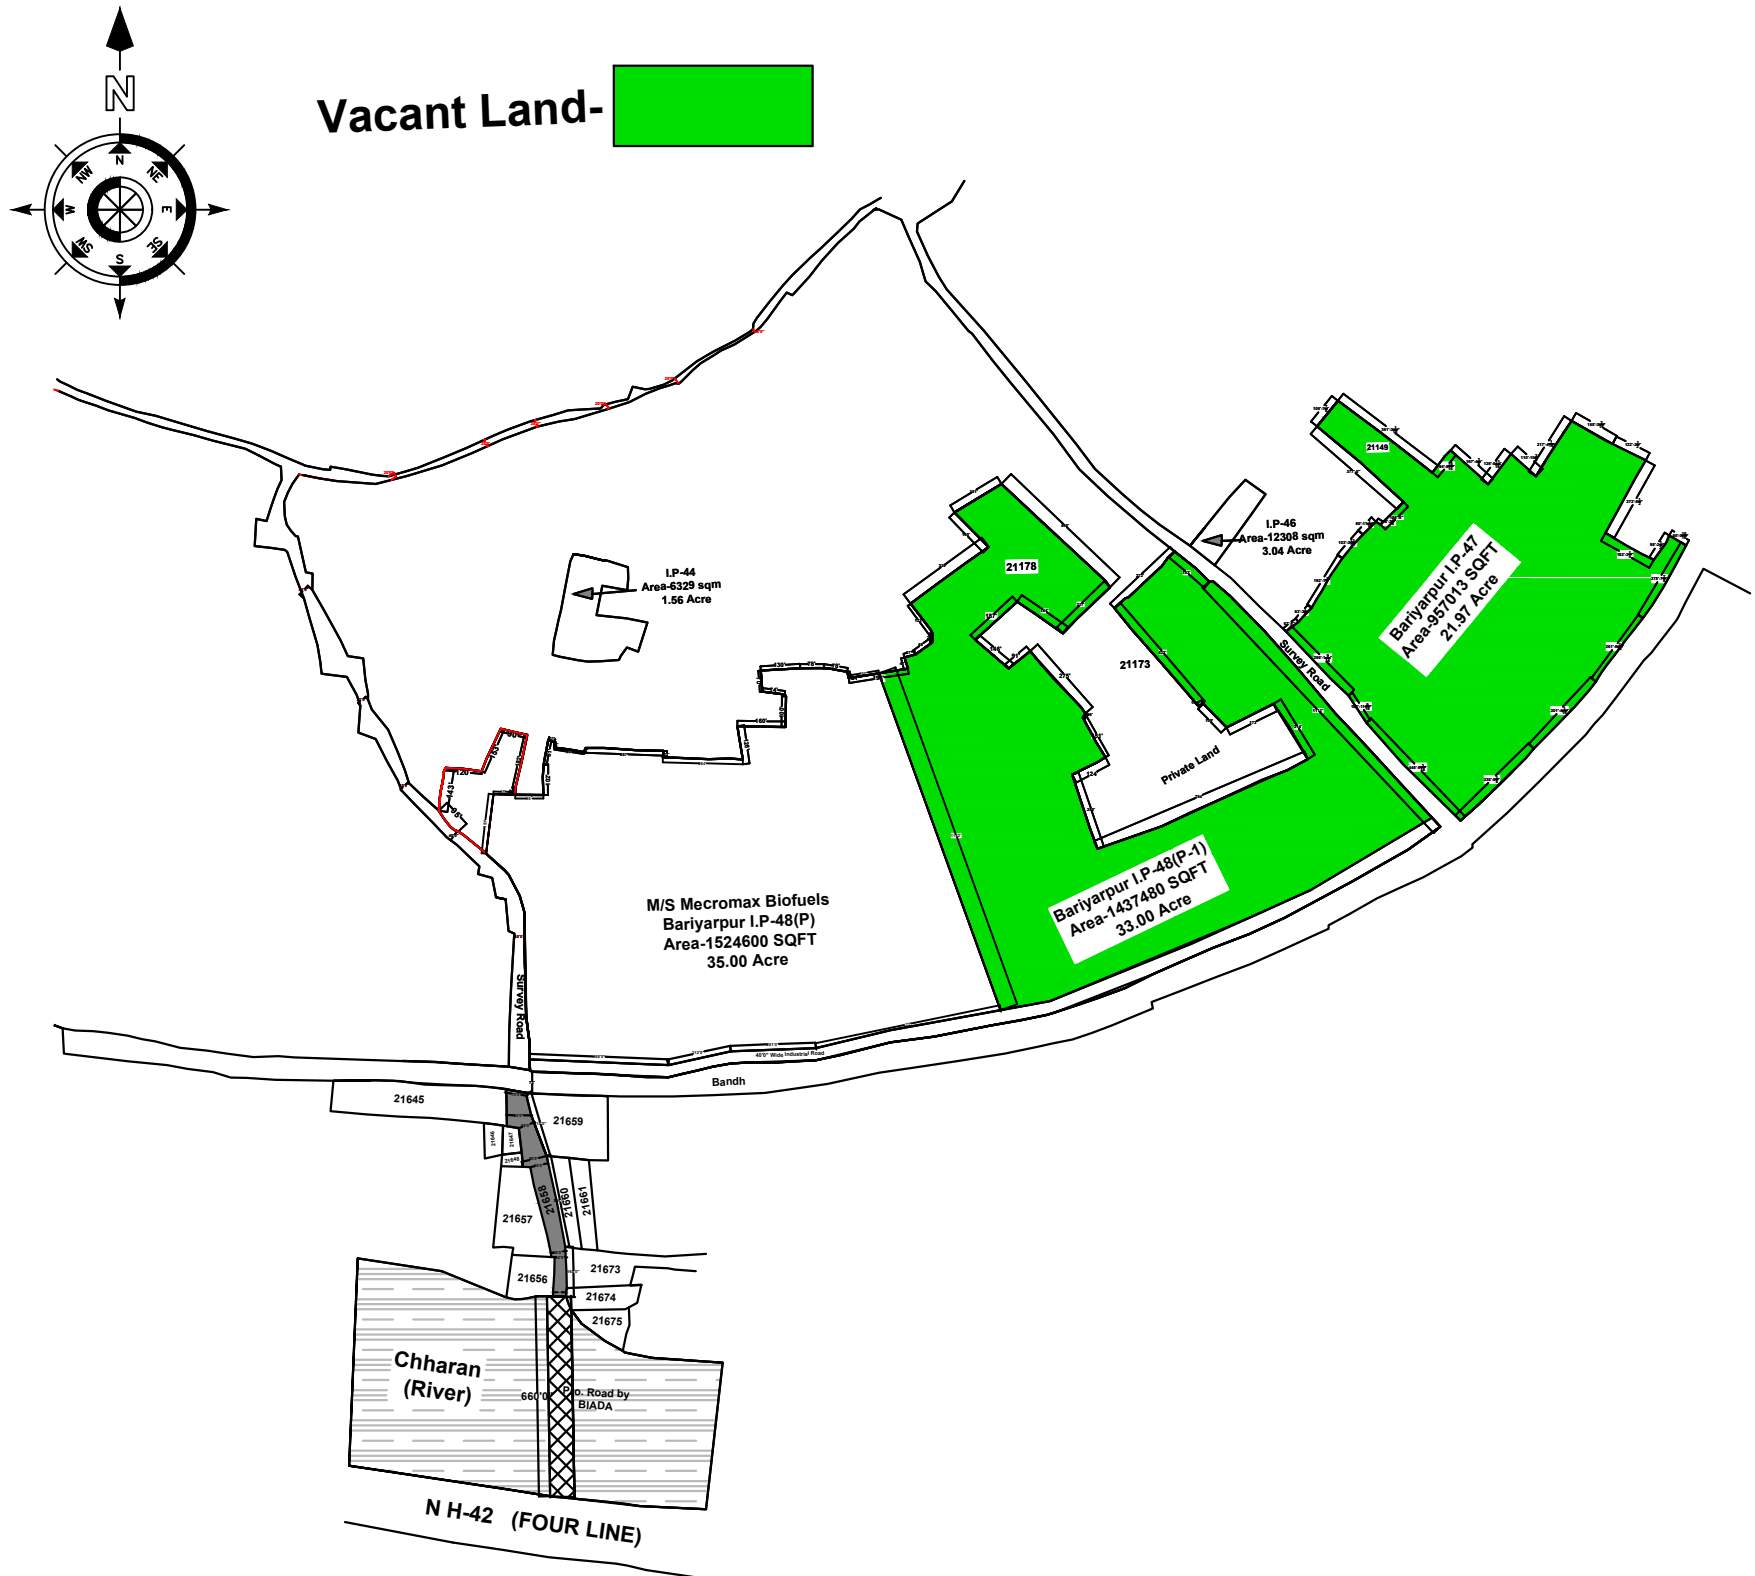

MOTIPUR SUGAR MILL

Village-Bariyarpur-204, (Part Drawing)

INDUSTRIAL ARE MOTIPUR SUGAR MILL			
Village-Bariyarpur, Thana No-204			
S.N.	Plot No	Area (In Acre)	Distance (in feet)
1.	Bariyarpur IP-48(P-1)	33.00	
2	Bariyarpur IP-47	21.97	
	Total	54.97	