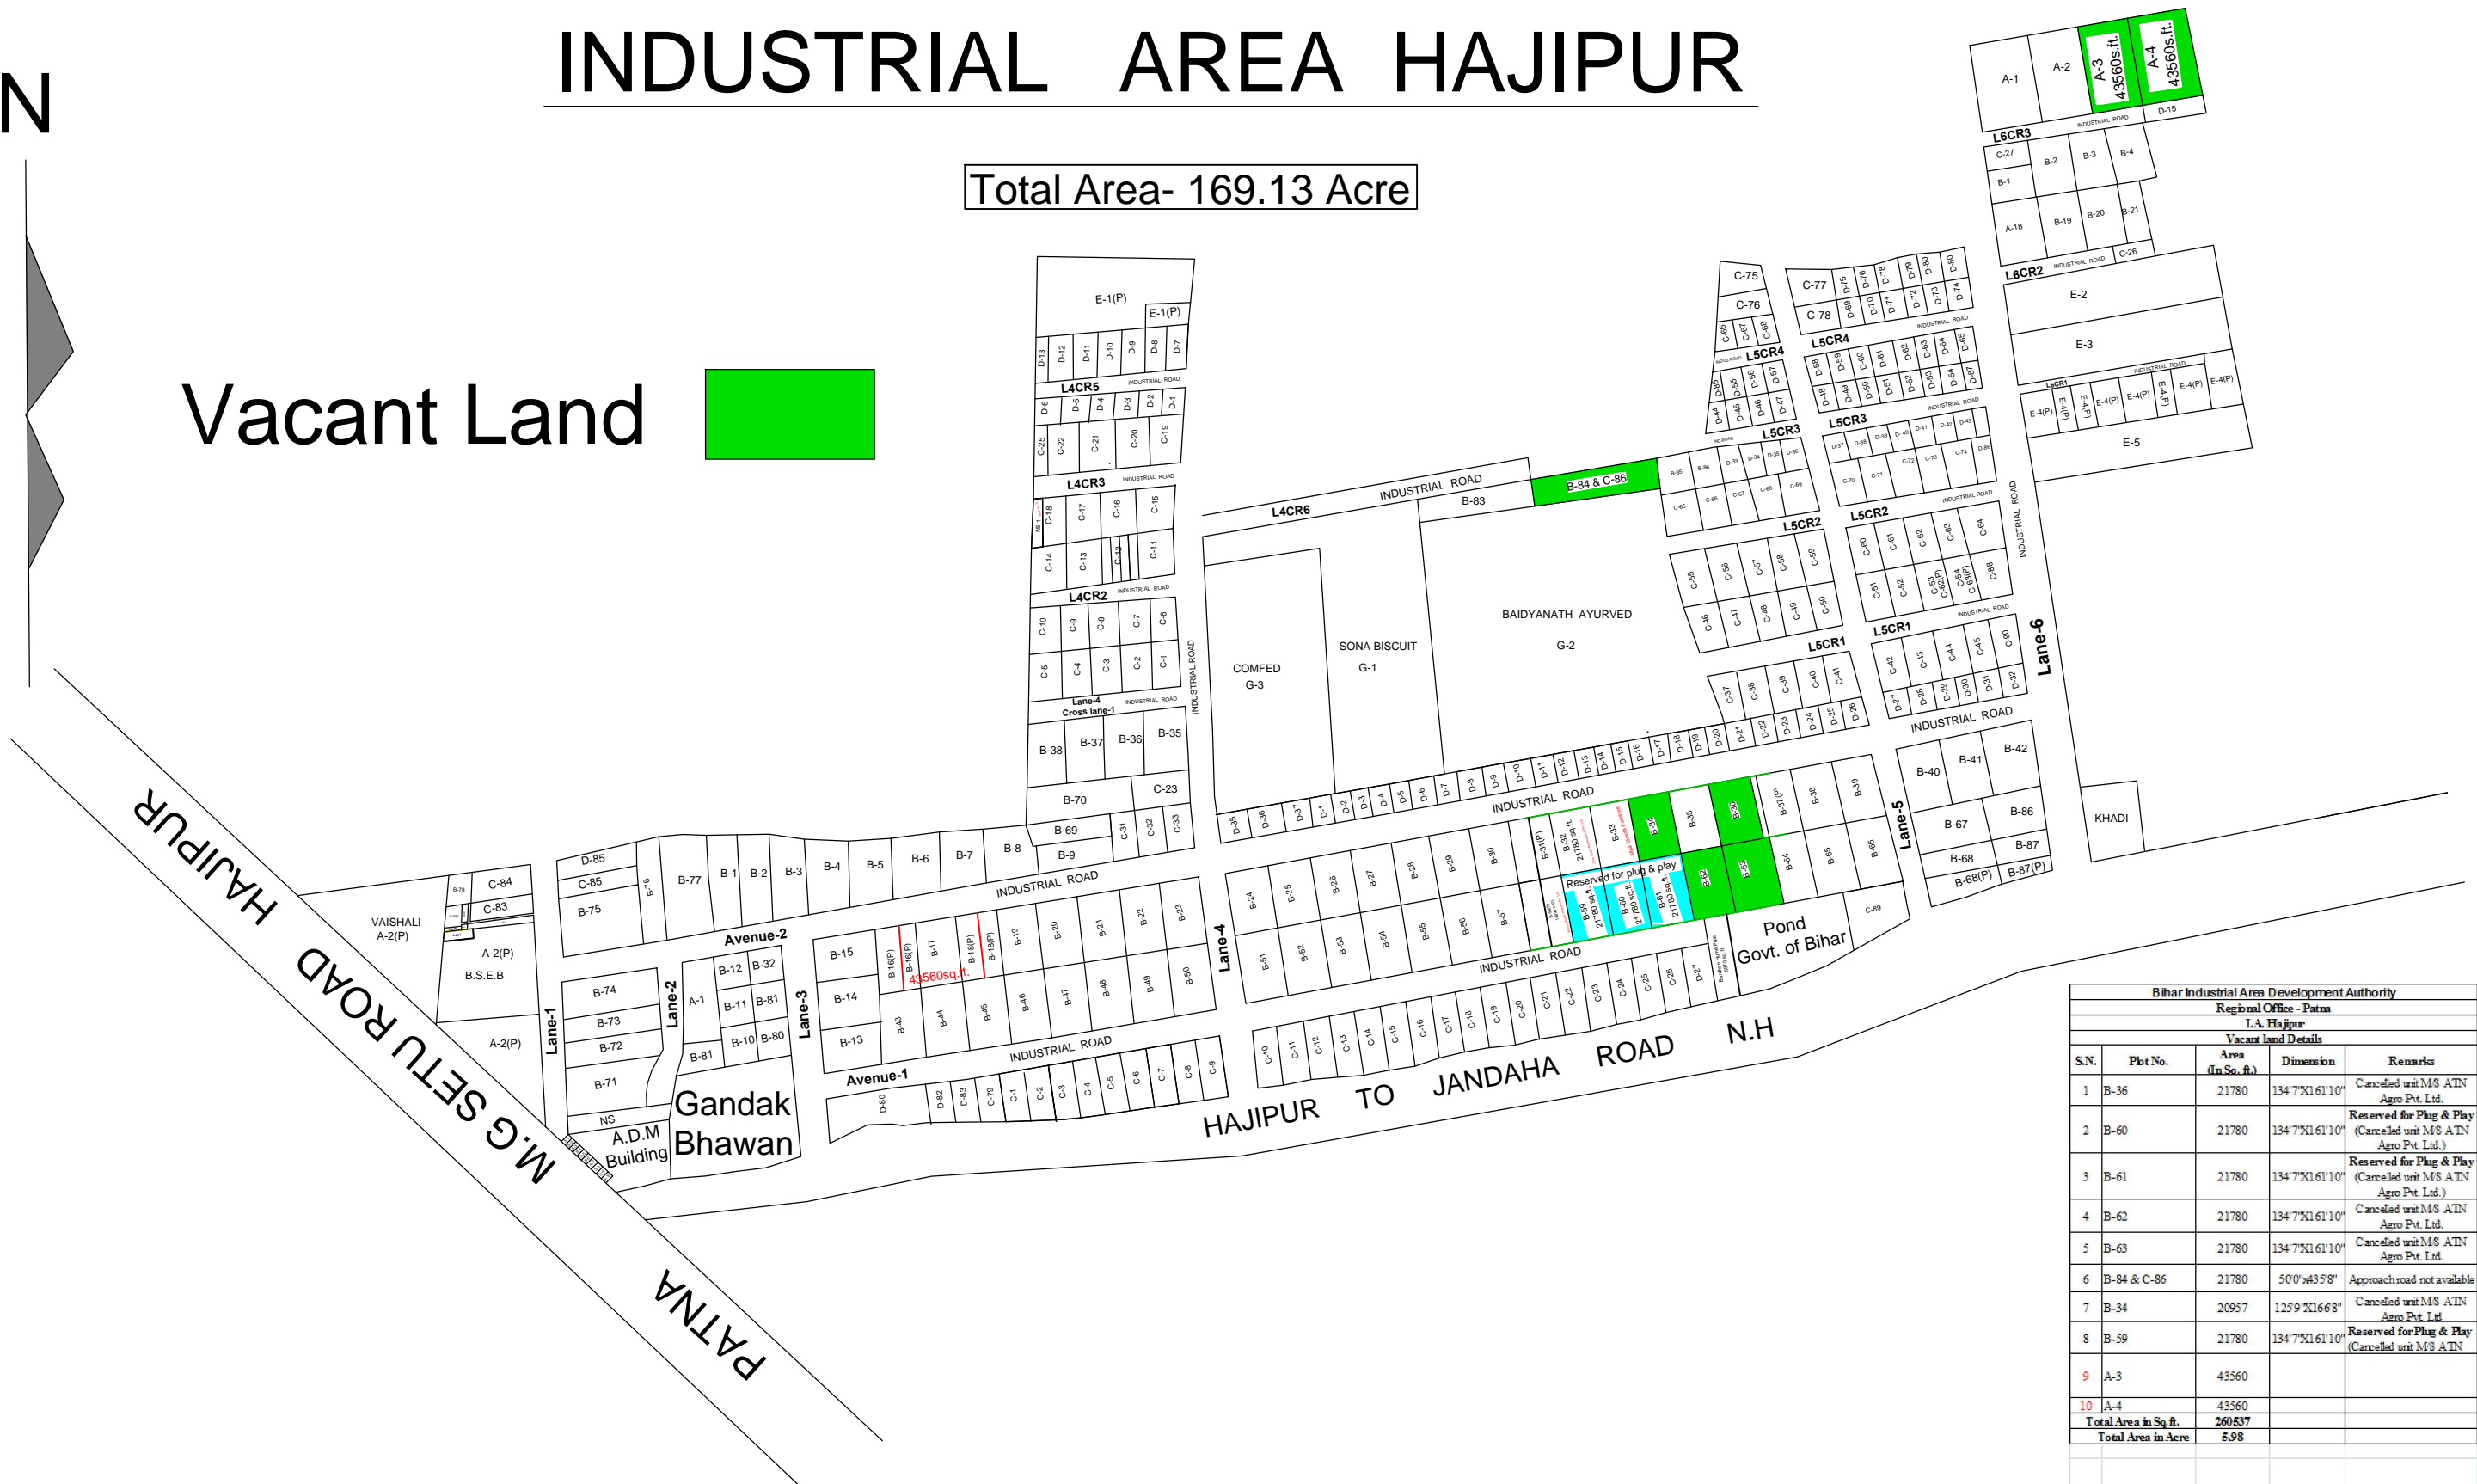

# INDUSTRIAL AREA HAJIPUR

Total Area- 169.13 Acre

N

Vacant Land

Amin BIADA, Patna	Area-In-Charge I.A. Hajipur	Development officer BIADA, Patna	Draftsman BIADA