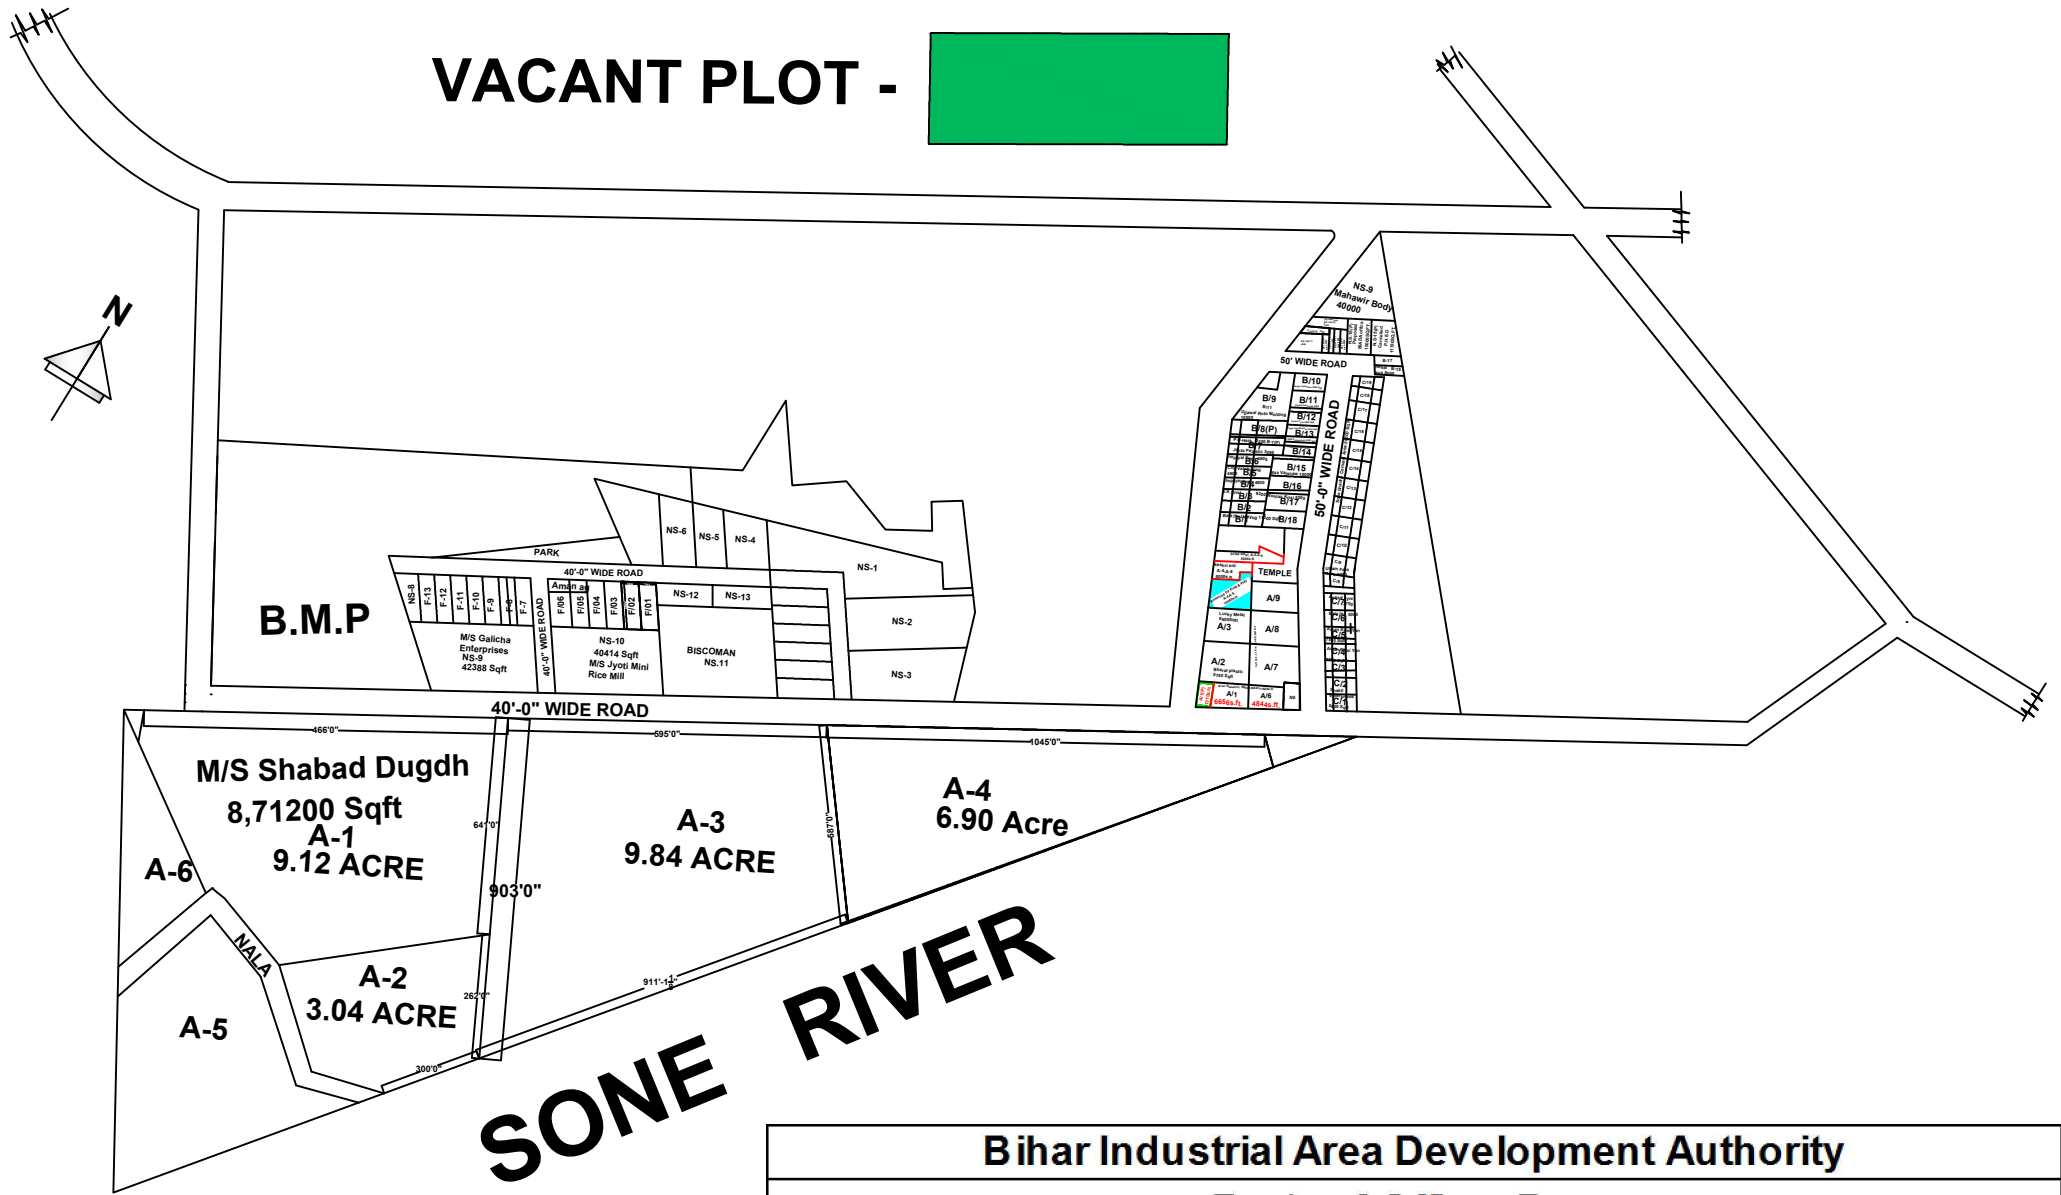

INDUSTRIAL AREA DEHRI-ON-SONE

Total Area- 98.85 Acre

VACANT PLOT - [REDACTED]

Bihar Industrial Area Development Authority

Regional Office - Patna

I.A. Dehri

Vacant land Details, As on May-2022

S.N.	Plot No.	Area (In sq. ft.)	Dimension	Remarks
1	A-4, A-5	10400.00		Reserved for Plug & Play
2	A-1(P)	1310.00	50'0"X26'2"	
Total Area in sq .ft.		11710.00		
Total Area in Acre		0.27		