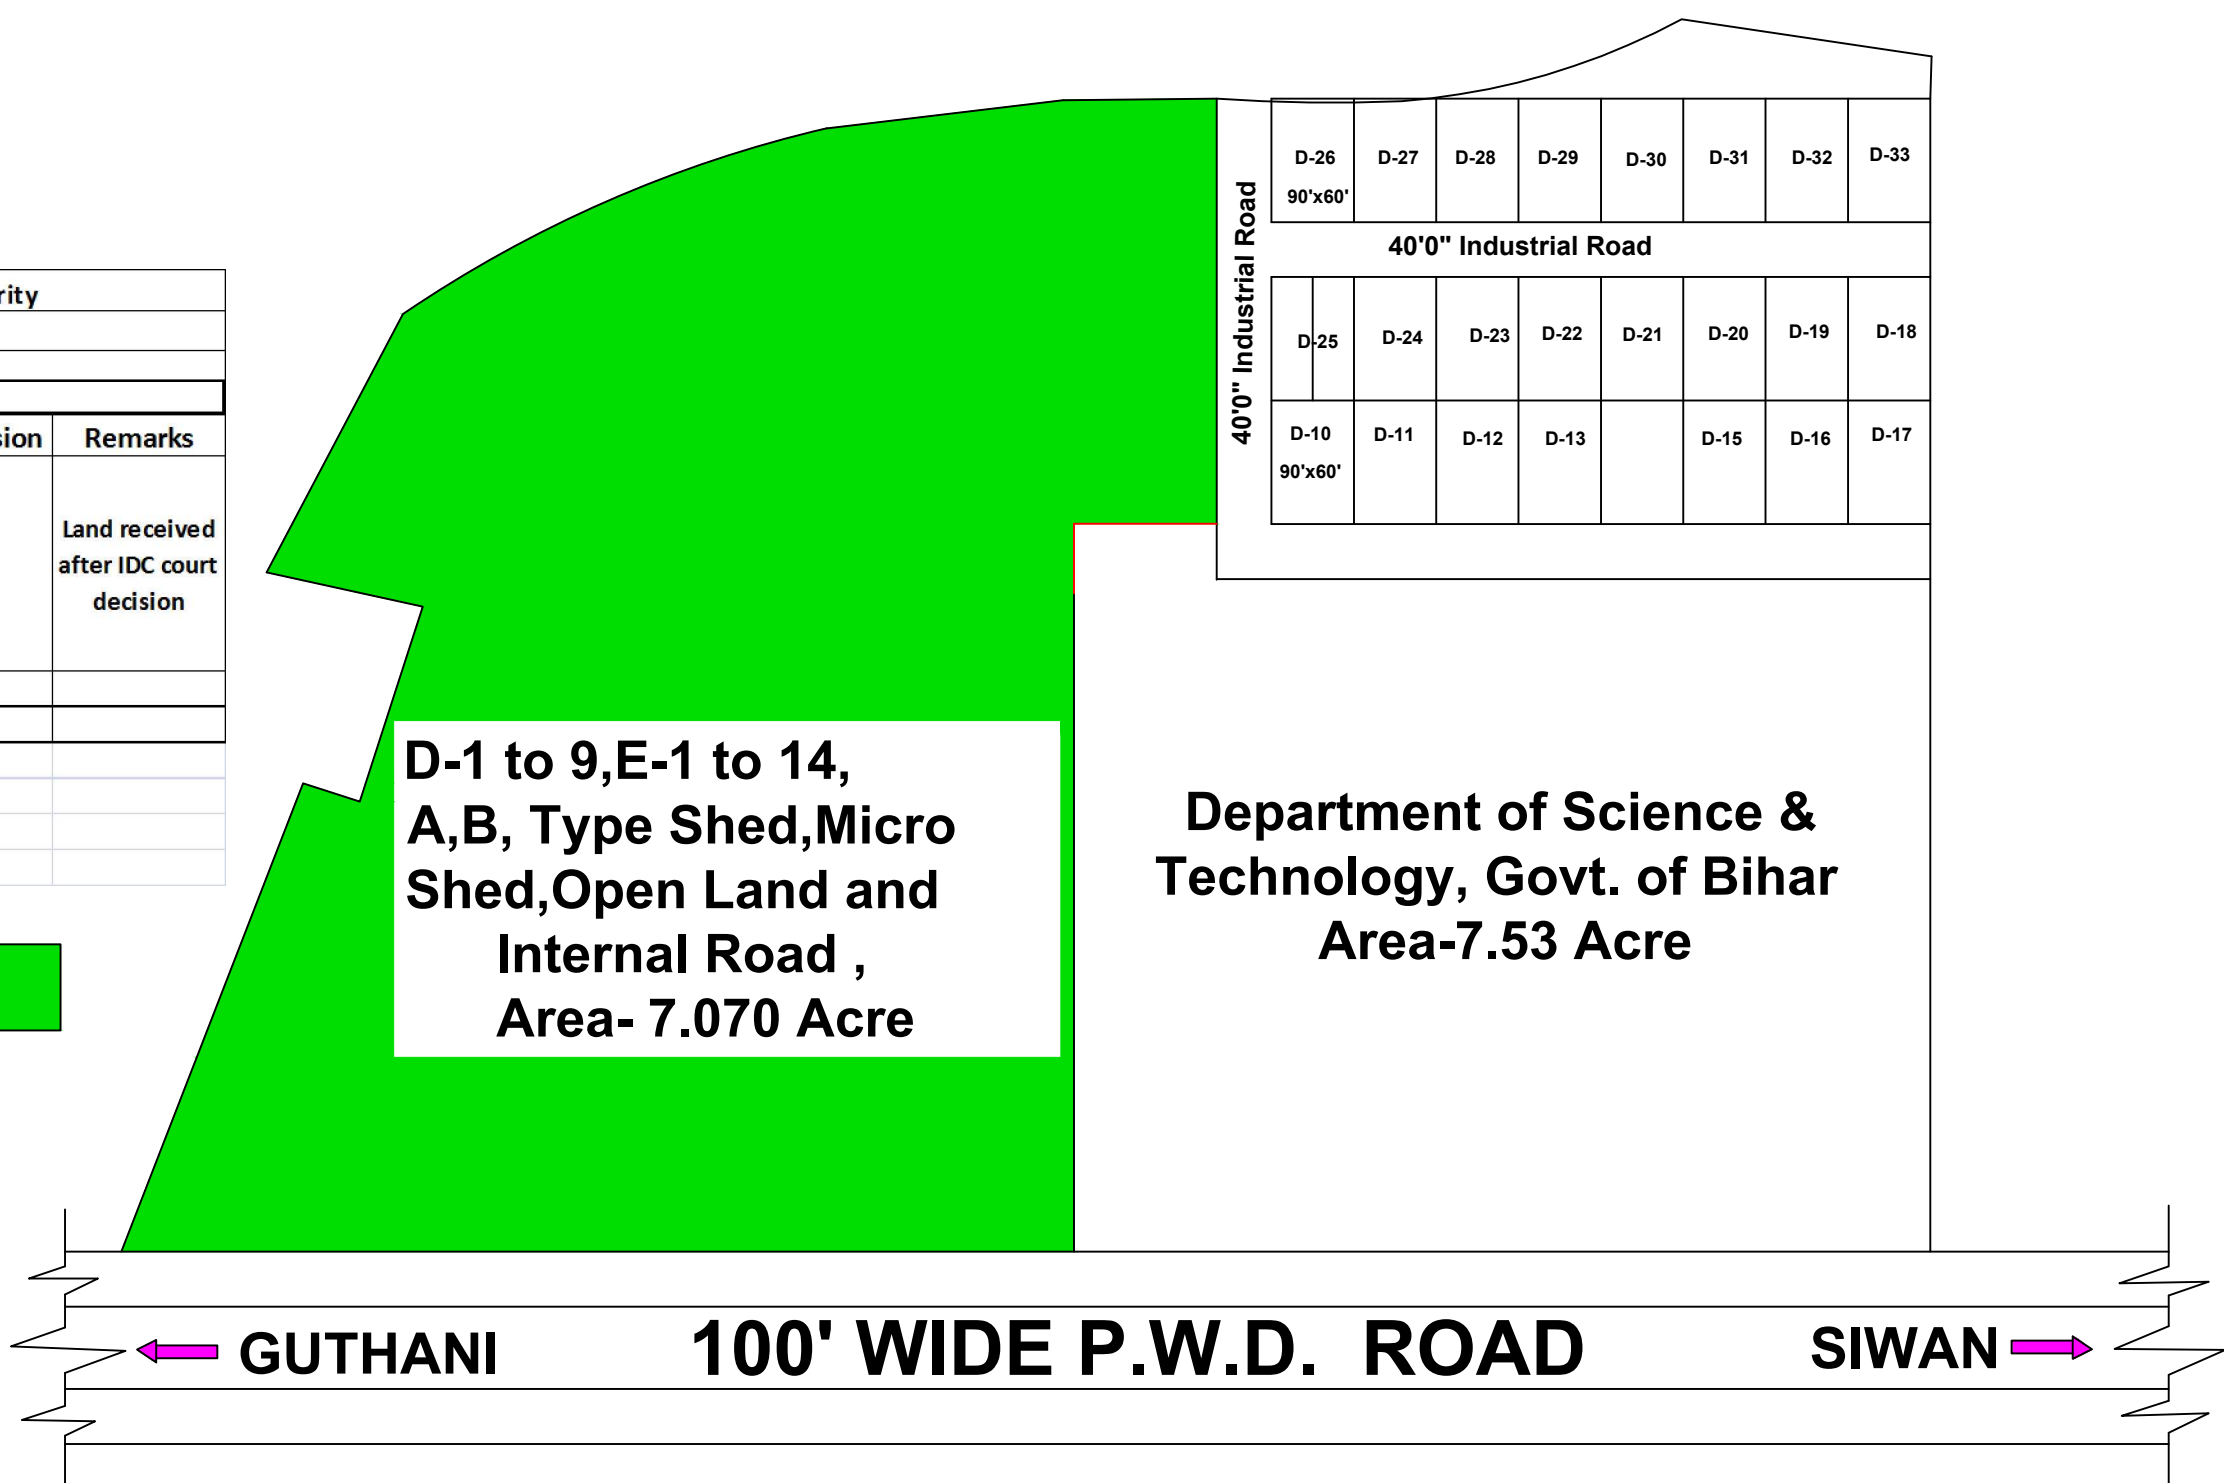

INDUSTRIAL AREA SIWAN

Total Area- 21.00 Acre

Bihar Industrial Area Development Authority				
Regional Office - Muzaffarpur				
I.A. Siwan				
Vacant land Details				
S.N.	Plot No.	Area (in Sq. ft.)	Dimension	Remarks
1	D-1,2,3,4,5,6,7,8,9,E1,2,3,4,5,6,7,8,9,10,11,12,13,14,A,B,Type Shed, Micro Shed, Open Land and Internal Road	351529	...	Land received after IDC court decision
Total Area In Sq.ft.		351529		
Total Area In Acre		8.07		

Vacant Land - 

				
Amin BIADA, Muzaffarpur	Area-In-Charge I.A. Siwan	Asstt. Development officer BIADA, Muzaffarpur	Development officer BIADA, Muzaffarpur	Draftsman BIADA