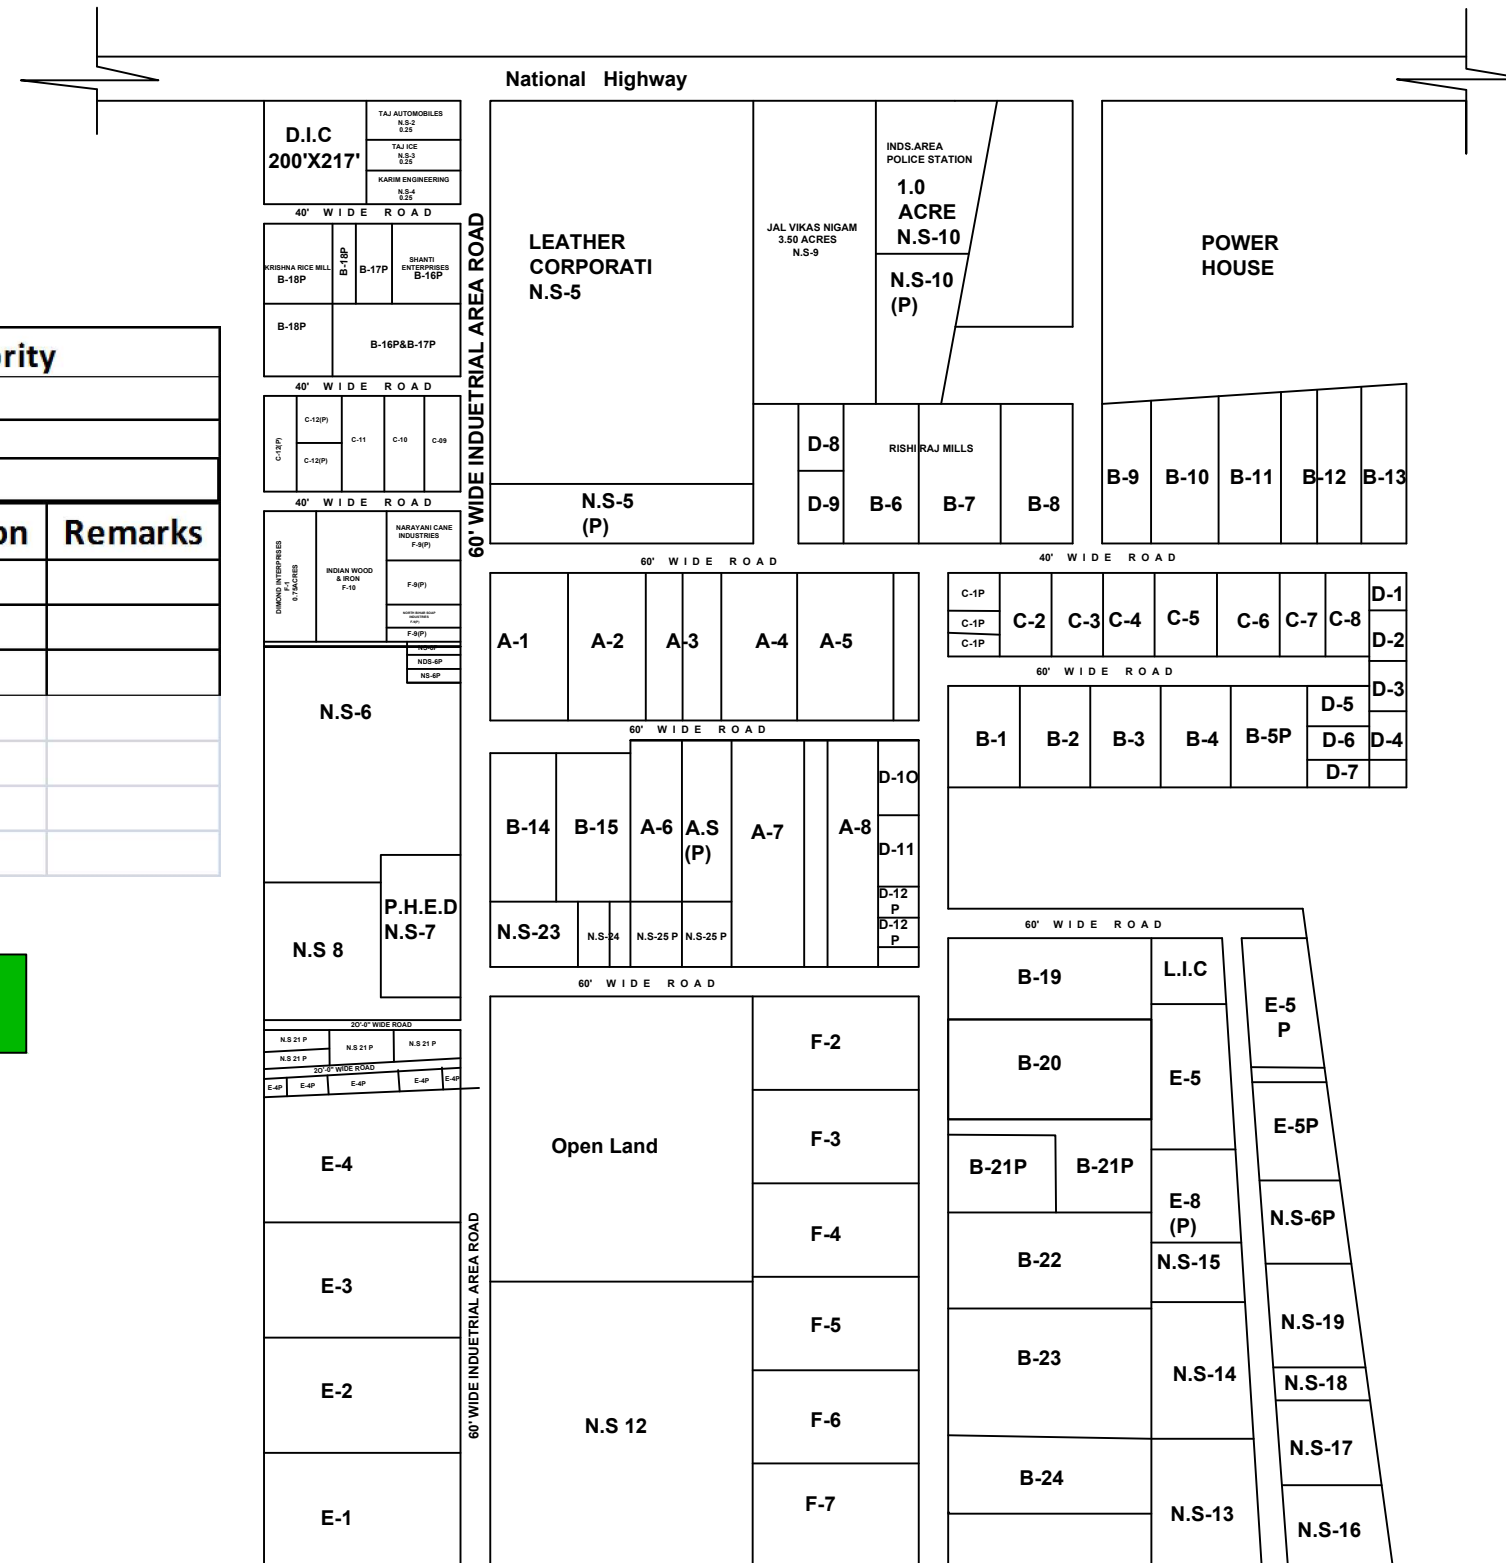

INDUSTRIAL AREA BETTIAH

Total Area- 100.00 Acre

Bihar Industrial Area Development Authority				
Regional Office - Muzaffarpur				
I.A. Bettiah				
Vacant land Details				
S.N.	Plot No.	Area (in sq. ft.)	Dimension	Remarks
1	Nil	0		
	Total Area in Sq. ft.	0.00		
	Total Area in Acre	0.00		

Vacant Land -

  Amin BIADA, Muzaffarpur	 Area-In-Charge I.A, Bettiah	 Asstt. Development officer BIADA, Muzaffarpur	 Development officer BIADA, Muzaffarpur	 Draftsman BIADA