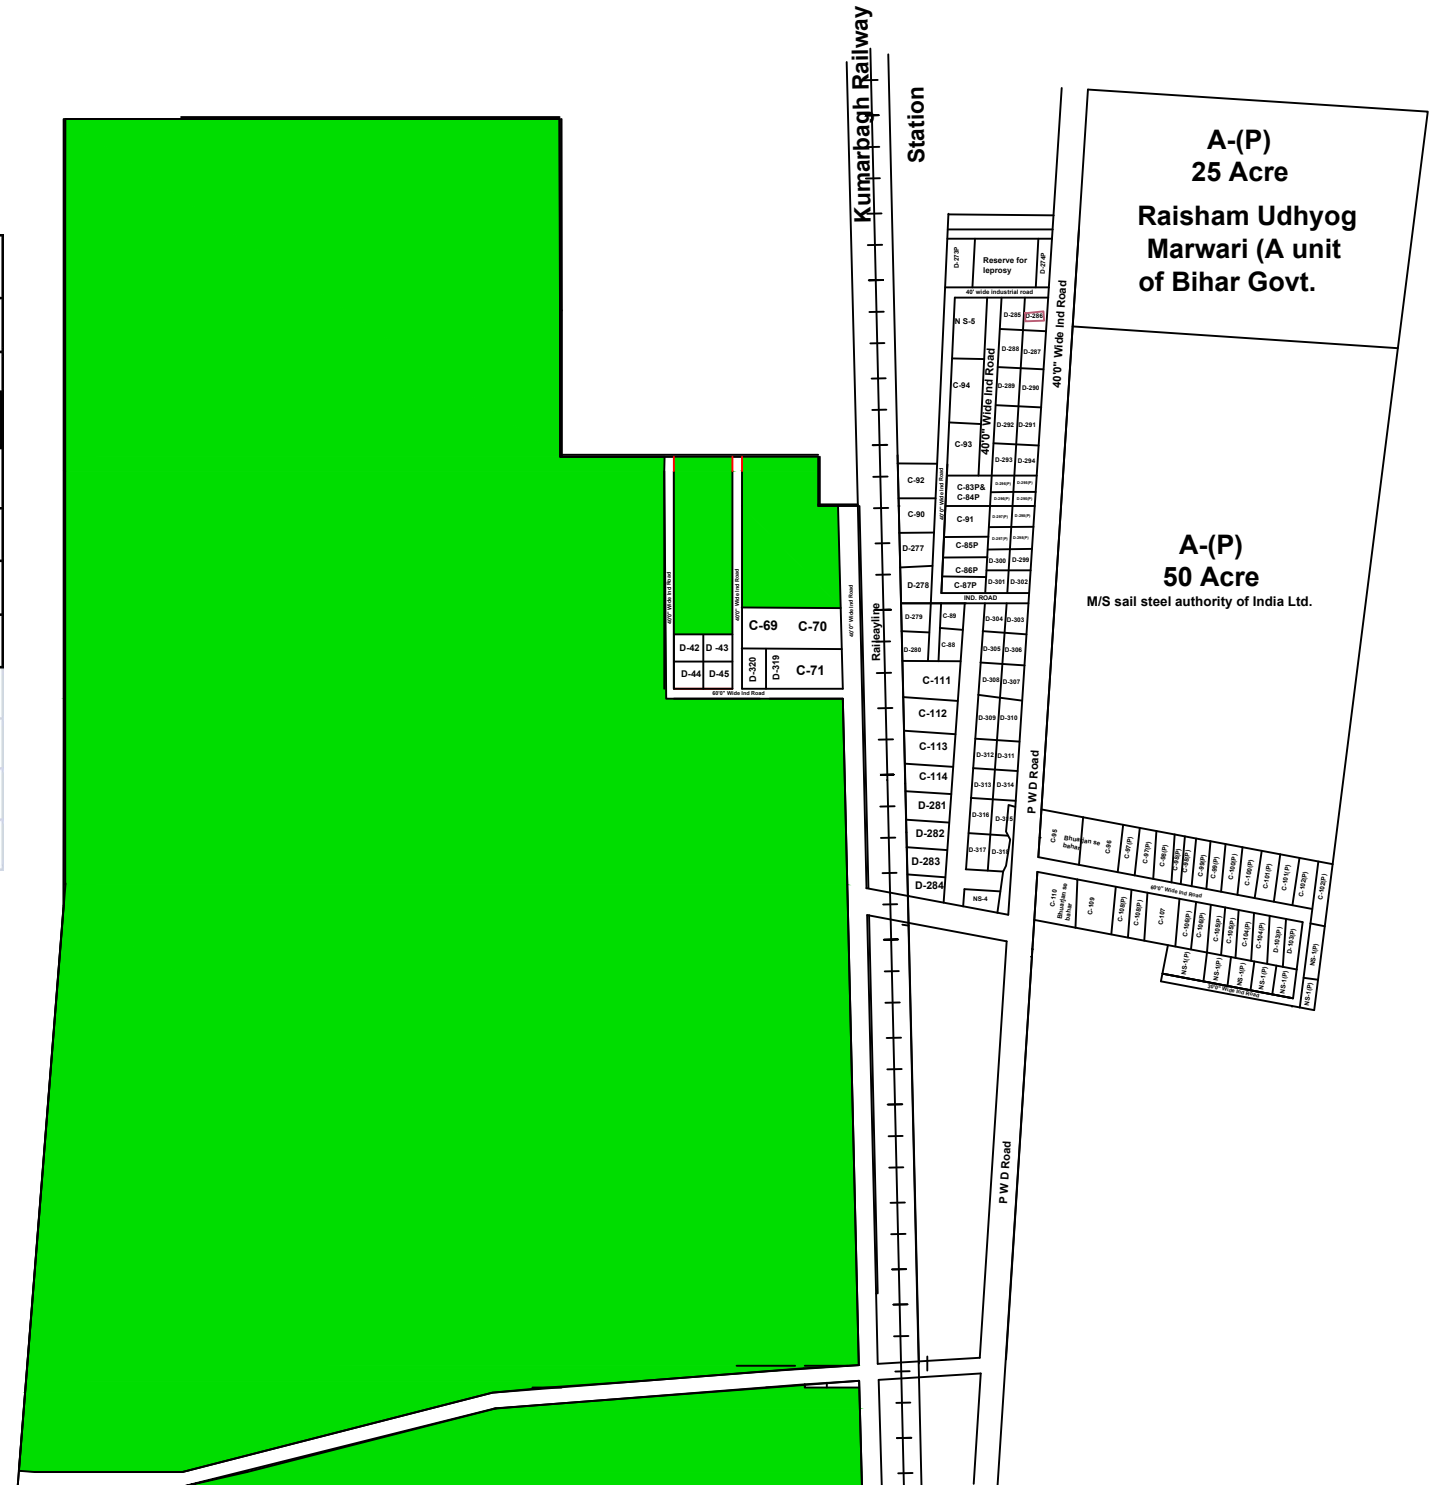

INDUSTRIAL AREA KUMAR BAGH

Total Area- 452.39 Acre

Bihar Industrial Area Development Authority				
Regional Office - Muzaffarpur				
I.A. Kumarbagh				
Vacant land Details				
S.N.	Plot No.	Area (in sq. ft.)	Dimension	Remarks
1	Plotting in progress	14695401.6		
	Total Area in sq. ft	14695401.6		
	Total Area in Acre	337.360		

Vacant Land -

Amin BIADA, Muzaffarpur	Area-In-Charge I.A. Kumarbagh	Asstt. Development officer BIADA, Muzaffarpur	Development officer BIADA, Muzaffarpur	Draftsman BIADA