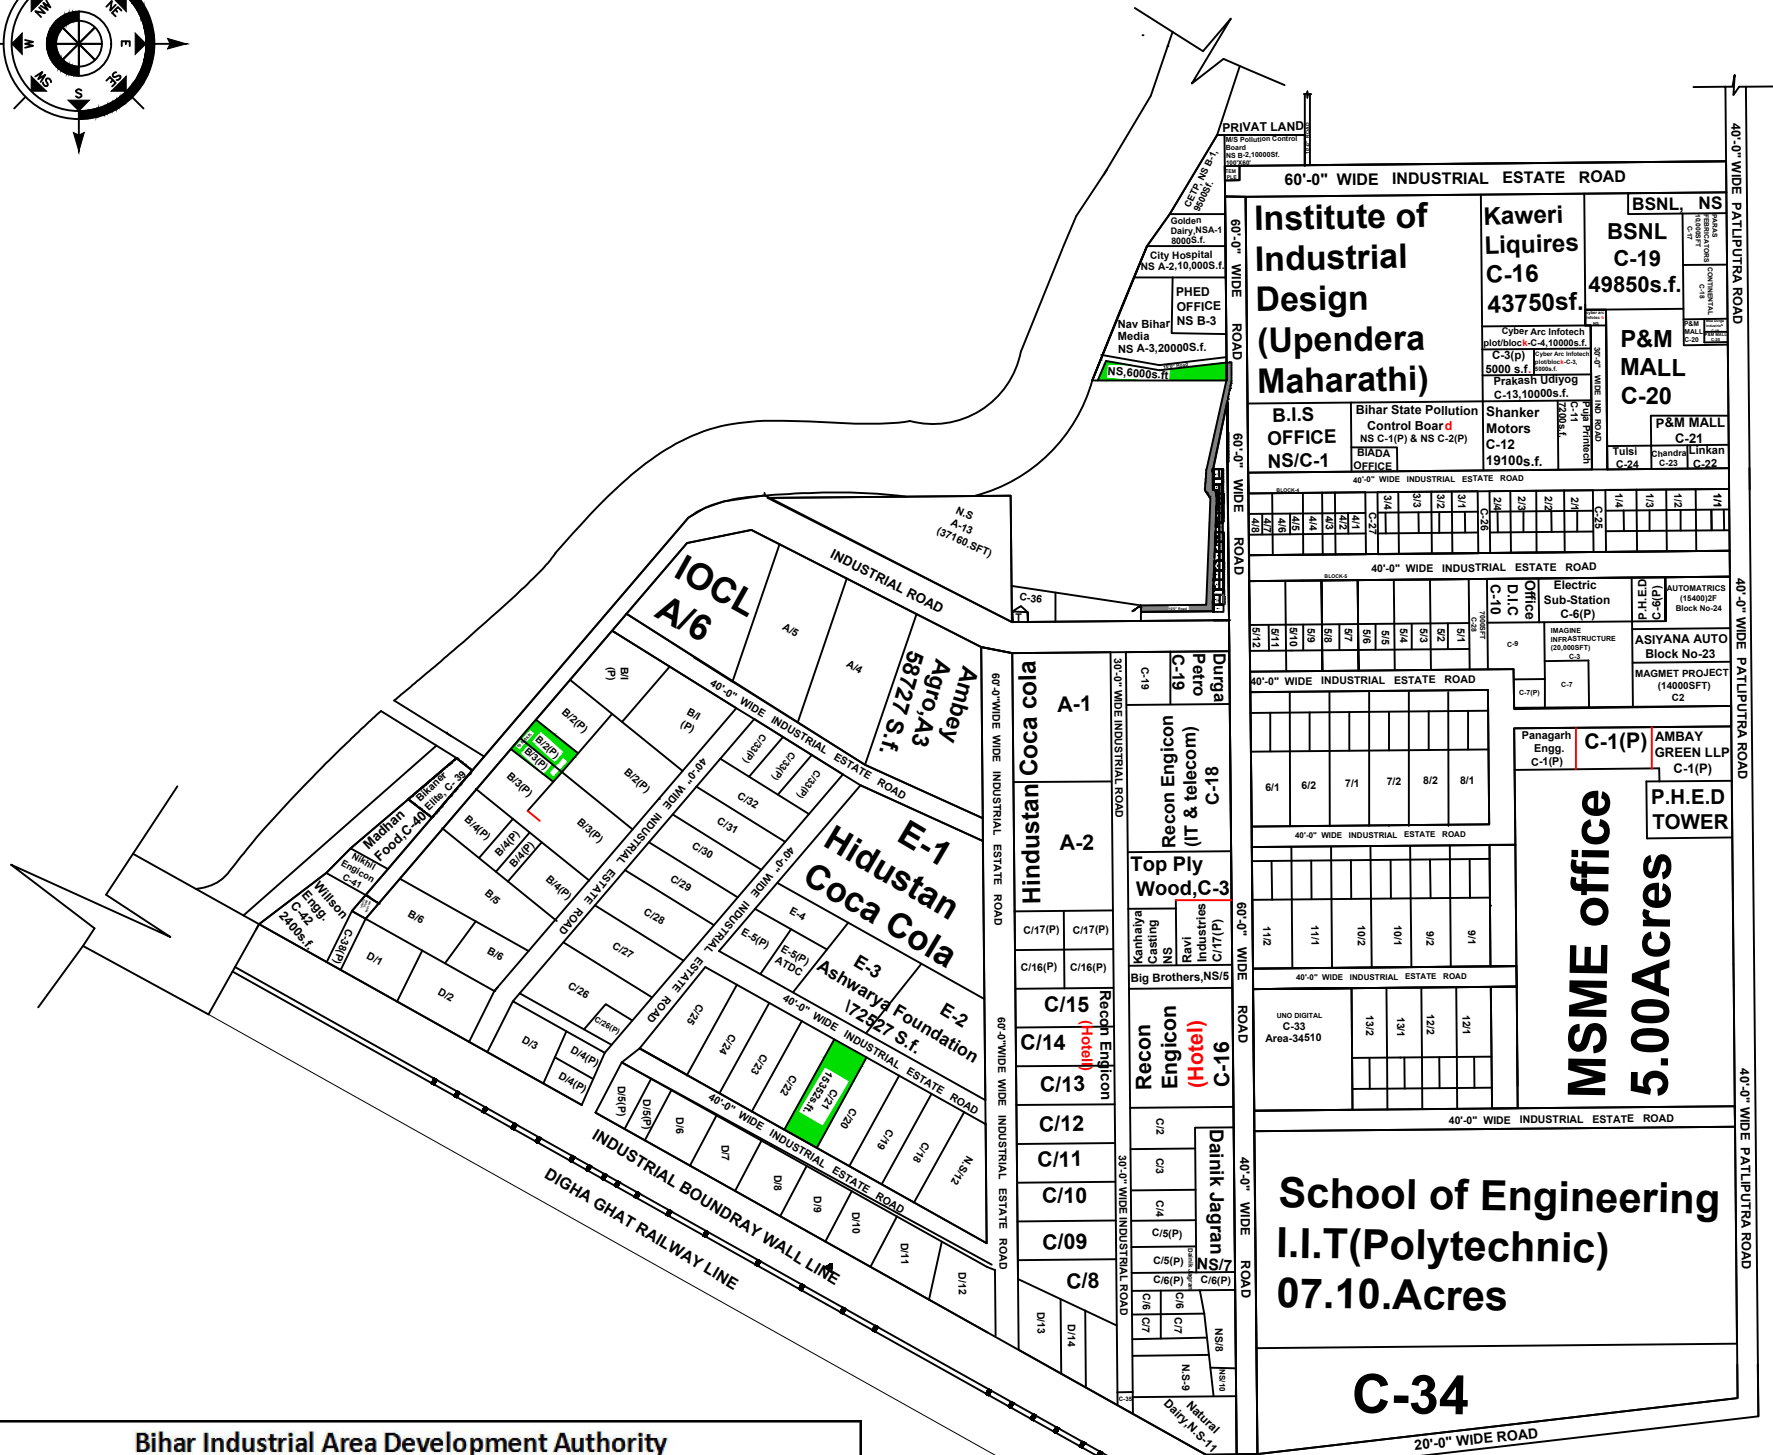

INDUSTRIAL AREA & ESTATE PATLIPUTRA PATNA

Total Area- 104.14 Acre

PRODUCED BY AN AUTODESK EDUCATIONAL PRODUCT

PRODUCED BY AN AUTODESK EDUCATIONAL PRODUCT

Bihar Industrial Area Development Authority				
Regional Office - Patna				
I.A. Patliputra				
Vacant land Details				
S.N.	Plot no.	Area (in sq.ft.)	Dimension	Remarks
1	B-2(P),B-3(P)	10500	103'0\"X101'9\"	
2	C-21	15352
3	NS	6000
	Total Area in sq. ft.	31852.00		
	Total Area in Acre	0.73		