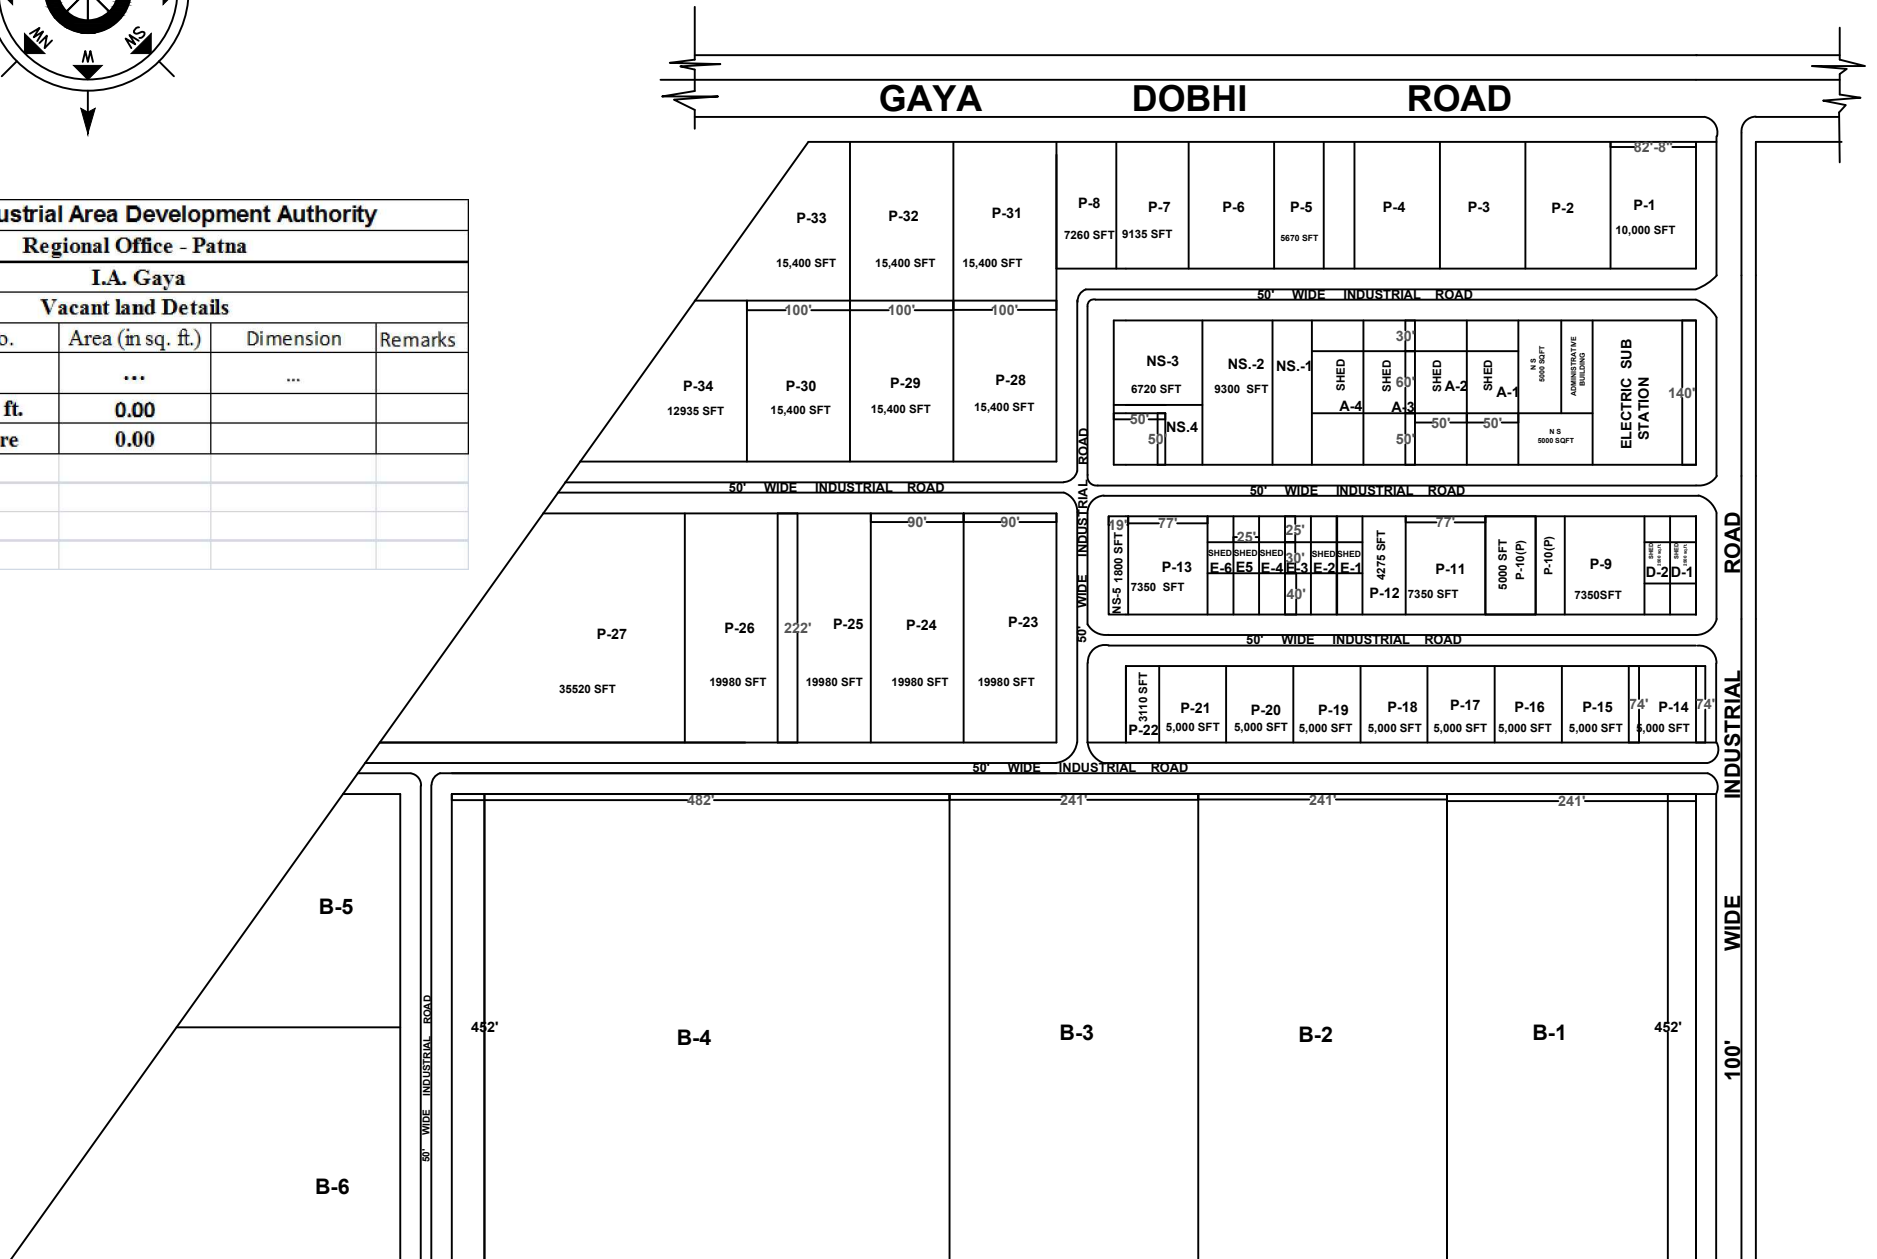

INDUSTRIAL AREA & ESTATE GAYA

Total Area- 31.83 Acre

Bihar Industrial Area Development Authority				
Regional Office - Patna				
I.A. Gaya				
Vacant land Details				
S.N.	Plot No.	Area (in sq. ft.)	Dimension	Remarks
1	Nil	
Total Area in sq. ft.		0.00		
Total Area in Acre		0.00		

Vacant Land-

Amin BIADA, Patna	Area-In-Charge I.A./ I.E. Gaya	Development officer BIADA, Patna	Draftsman BIADA