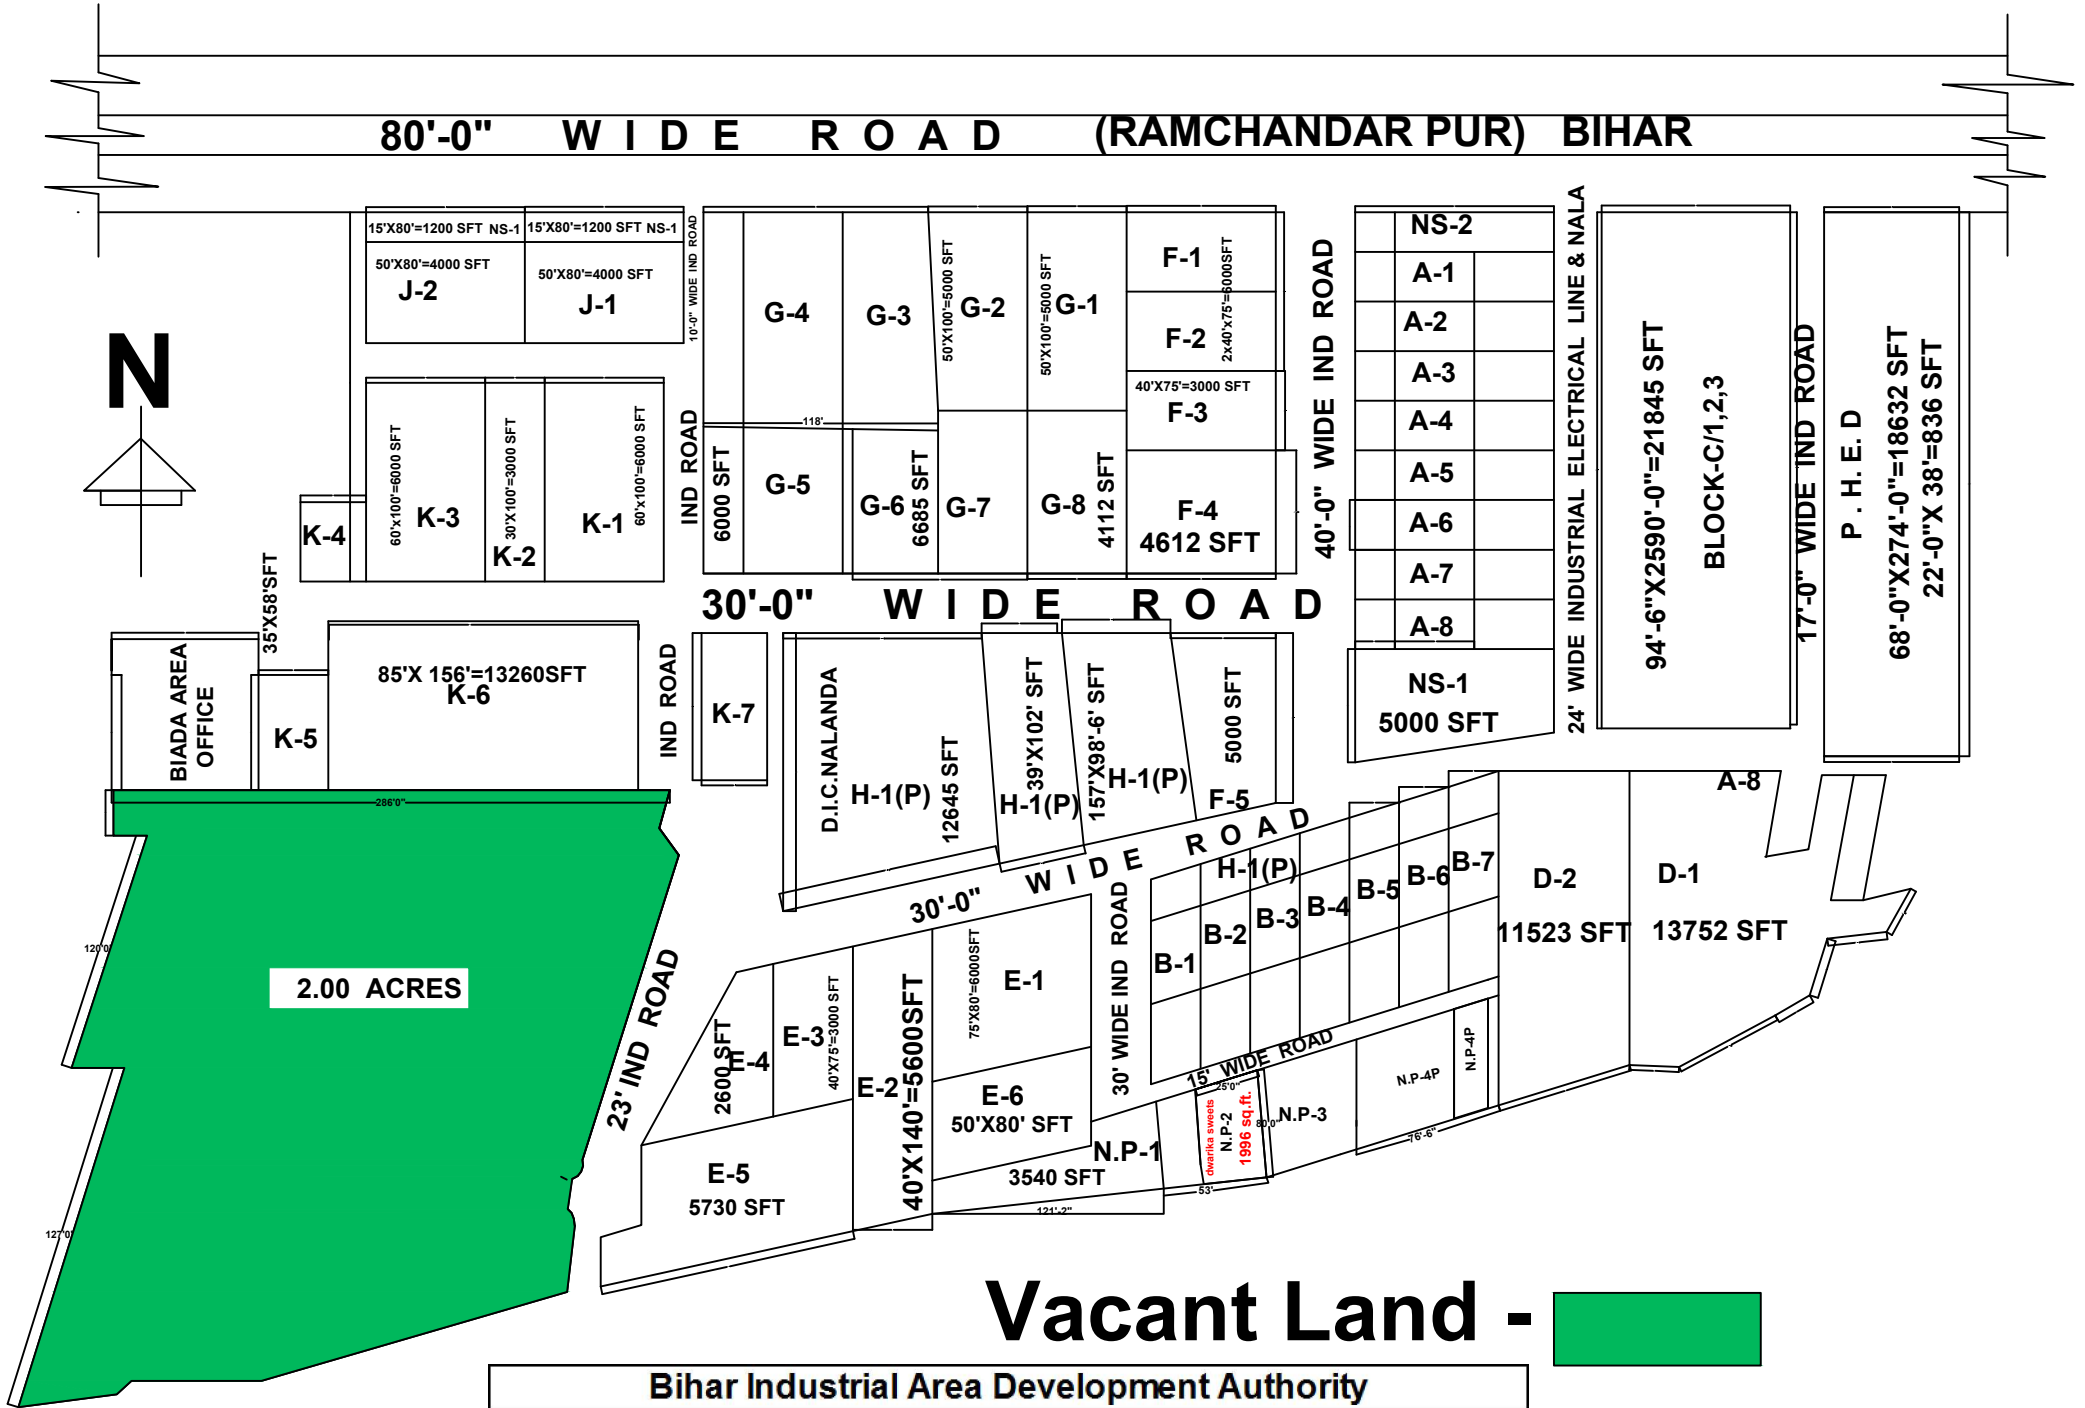

# INDUSTRIAL ESTATE BIHARSHARIF NALANDA

Total Area- 10.60 Acre

Bihar Industrial Area Development Authority				
Regional Office - Patna				
I.E. Bihar Sharif				
Vacant land Details				
S.N.	Plot No.	Area (In sq. ft.)	Dimension	Remarks
1	Near BIADA Office (Exit Policy)	87120		
<b>Total Area in sq. ft.</b>		<b>87120</b>		
<b>Total Area in Acre</b>		<b>2</b>		