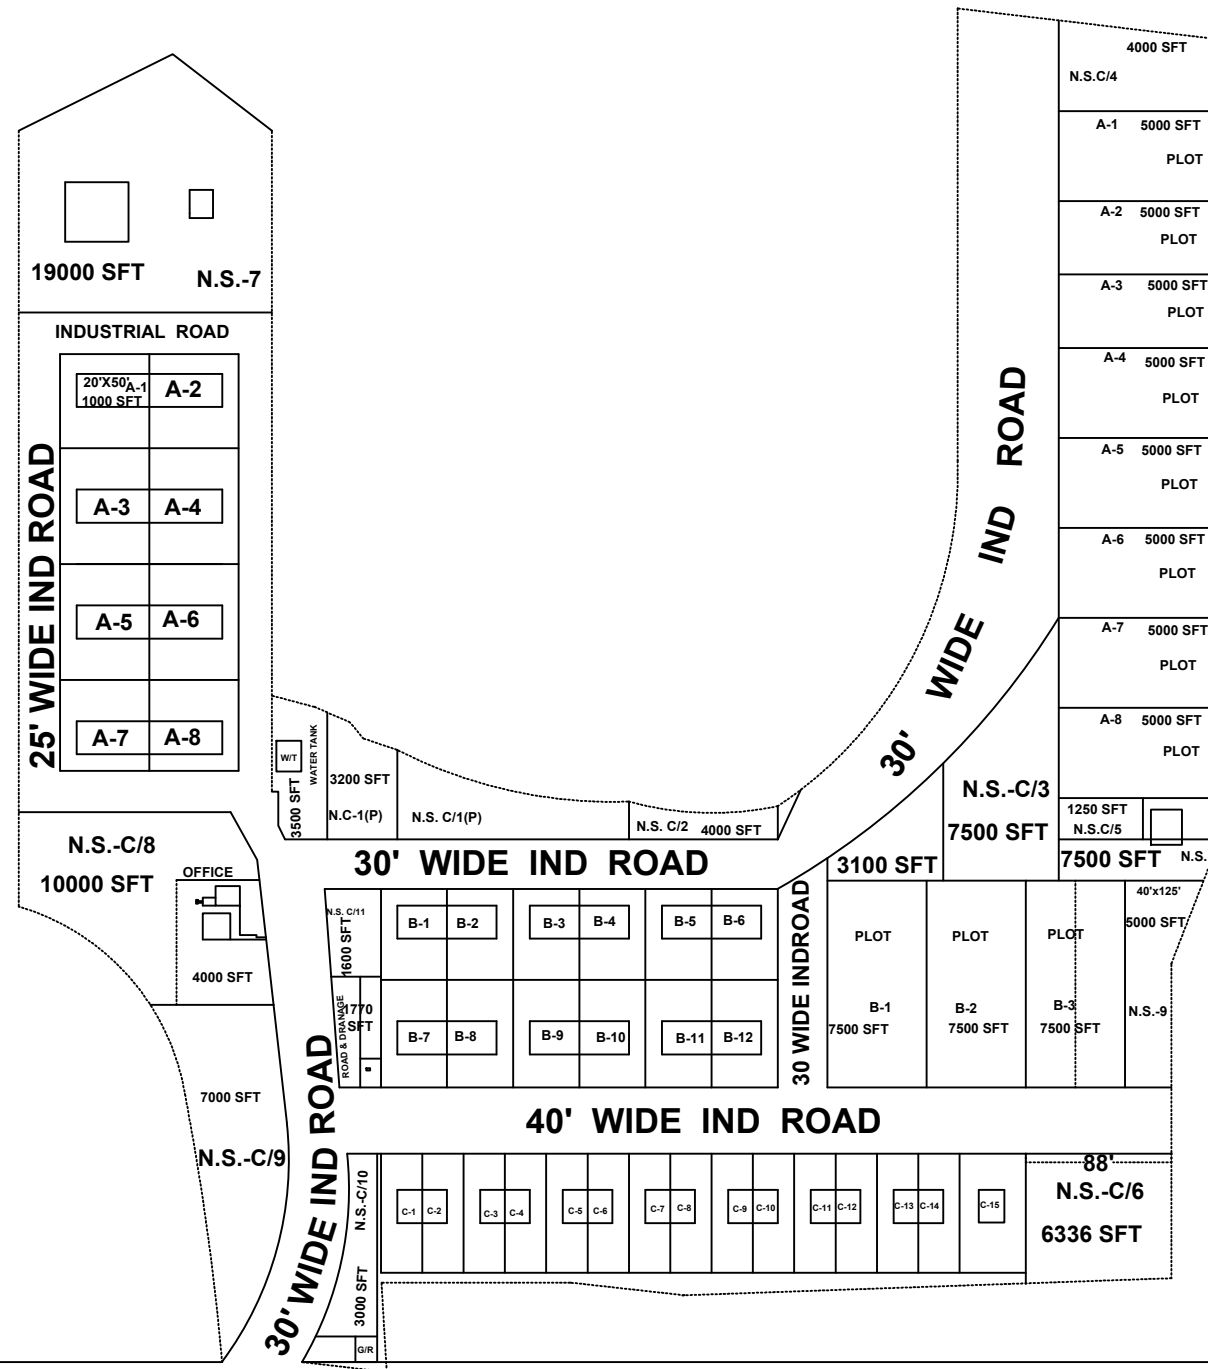

INDUSTRIAL ESTATE LAKHISARAI

Total Area- 8.00 Acre

Lakhisarai Vacant List			
Regional Office Bhagalpur, BIADA			
Allotable Vacant Land Details			
Industrial Estate Lakhisarai			
S.N.	Plot No.	Area (in sq. ft.)	Dimension
1	Nil	0	
Total Area in sq. ft.		0.00	
Total Area in Acre		0.00	

Vacant Land-

LAKHISARAI MAIN ROAD JAMUI

Amin BIADA, Bhagalpur	Area-In-Charge I.E. Lakhisarai	Asstt. Development officer BIADA, Bhagalpur	Development officer BIADA, Bhagalpur	Draftsman BIADA