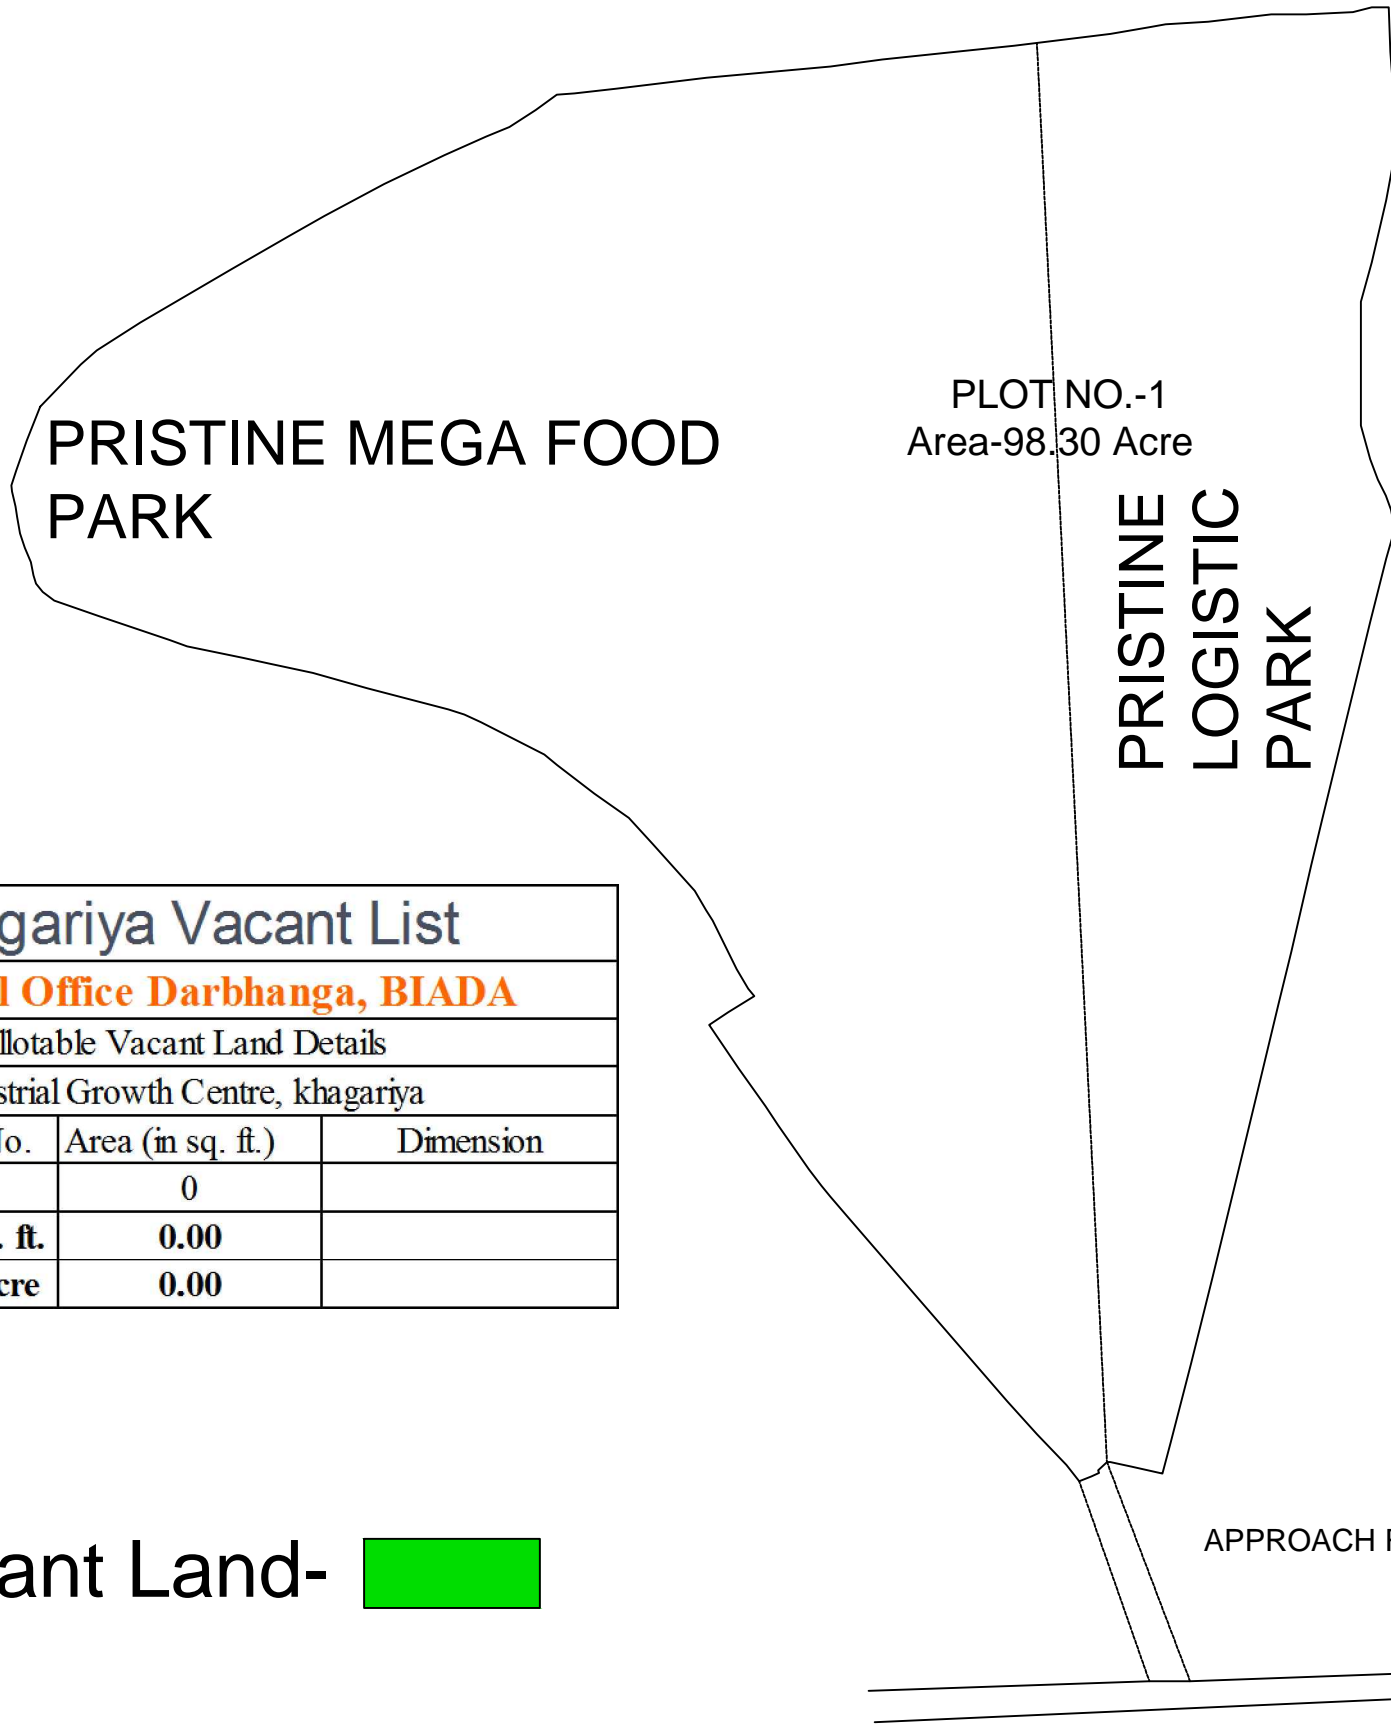

GROWTH CENTER KHAGARIYA

Total Area- 98.30 Acre

khagariya Vacant List			
Regional Office Darbhanga, BIADA			
Allotable Vacant Land Details			
Industrial Growth Centre, khagariya			
S.N.	Plot No.	Area (in sq. ft.)	Dimension
1	Nil	0	
Total Area in sq. ft.		0.00	
Total Area in Acre		0.00	