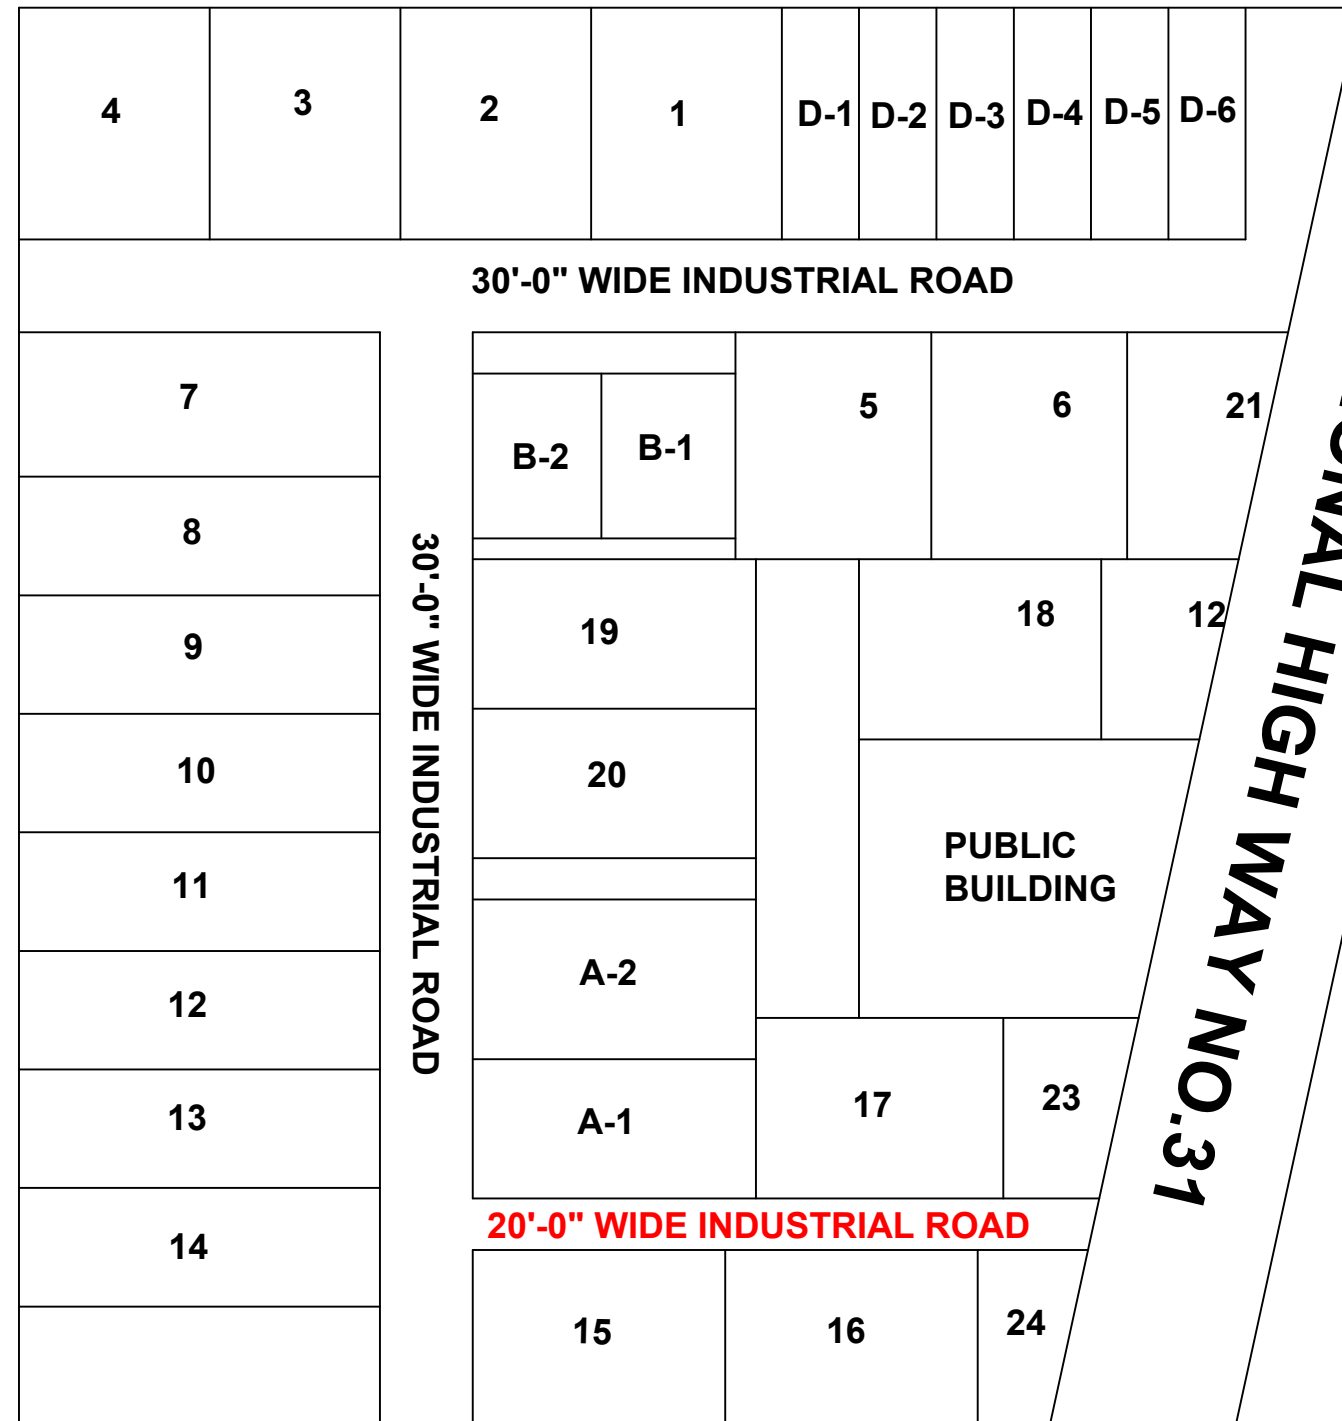

INDUSTRIAL AREA KHAGARA (KISHANGANJ)

Total Area- 4.00 Acre

Khagara Vacant List			
Regional Office Bhagalpur, BIADA			
Allotable Vacant Land Details			
Industrial Area Khagara			
S.N.	Plot No.	Area (in sq. ft.)	Dimension
1	Nil	....	
Total Area in sq. ft.		0.00	
Total Area in Acre		0.00	

Vacant Land-

Amin BIADA, Bhagalpur	Area-In-Charge I.A. Khagara	Asstt. Development officer BIADA, Bhagalpur	Development officer BIADA, Bhagalpur	Draftsman BIADA