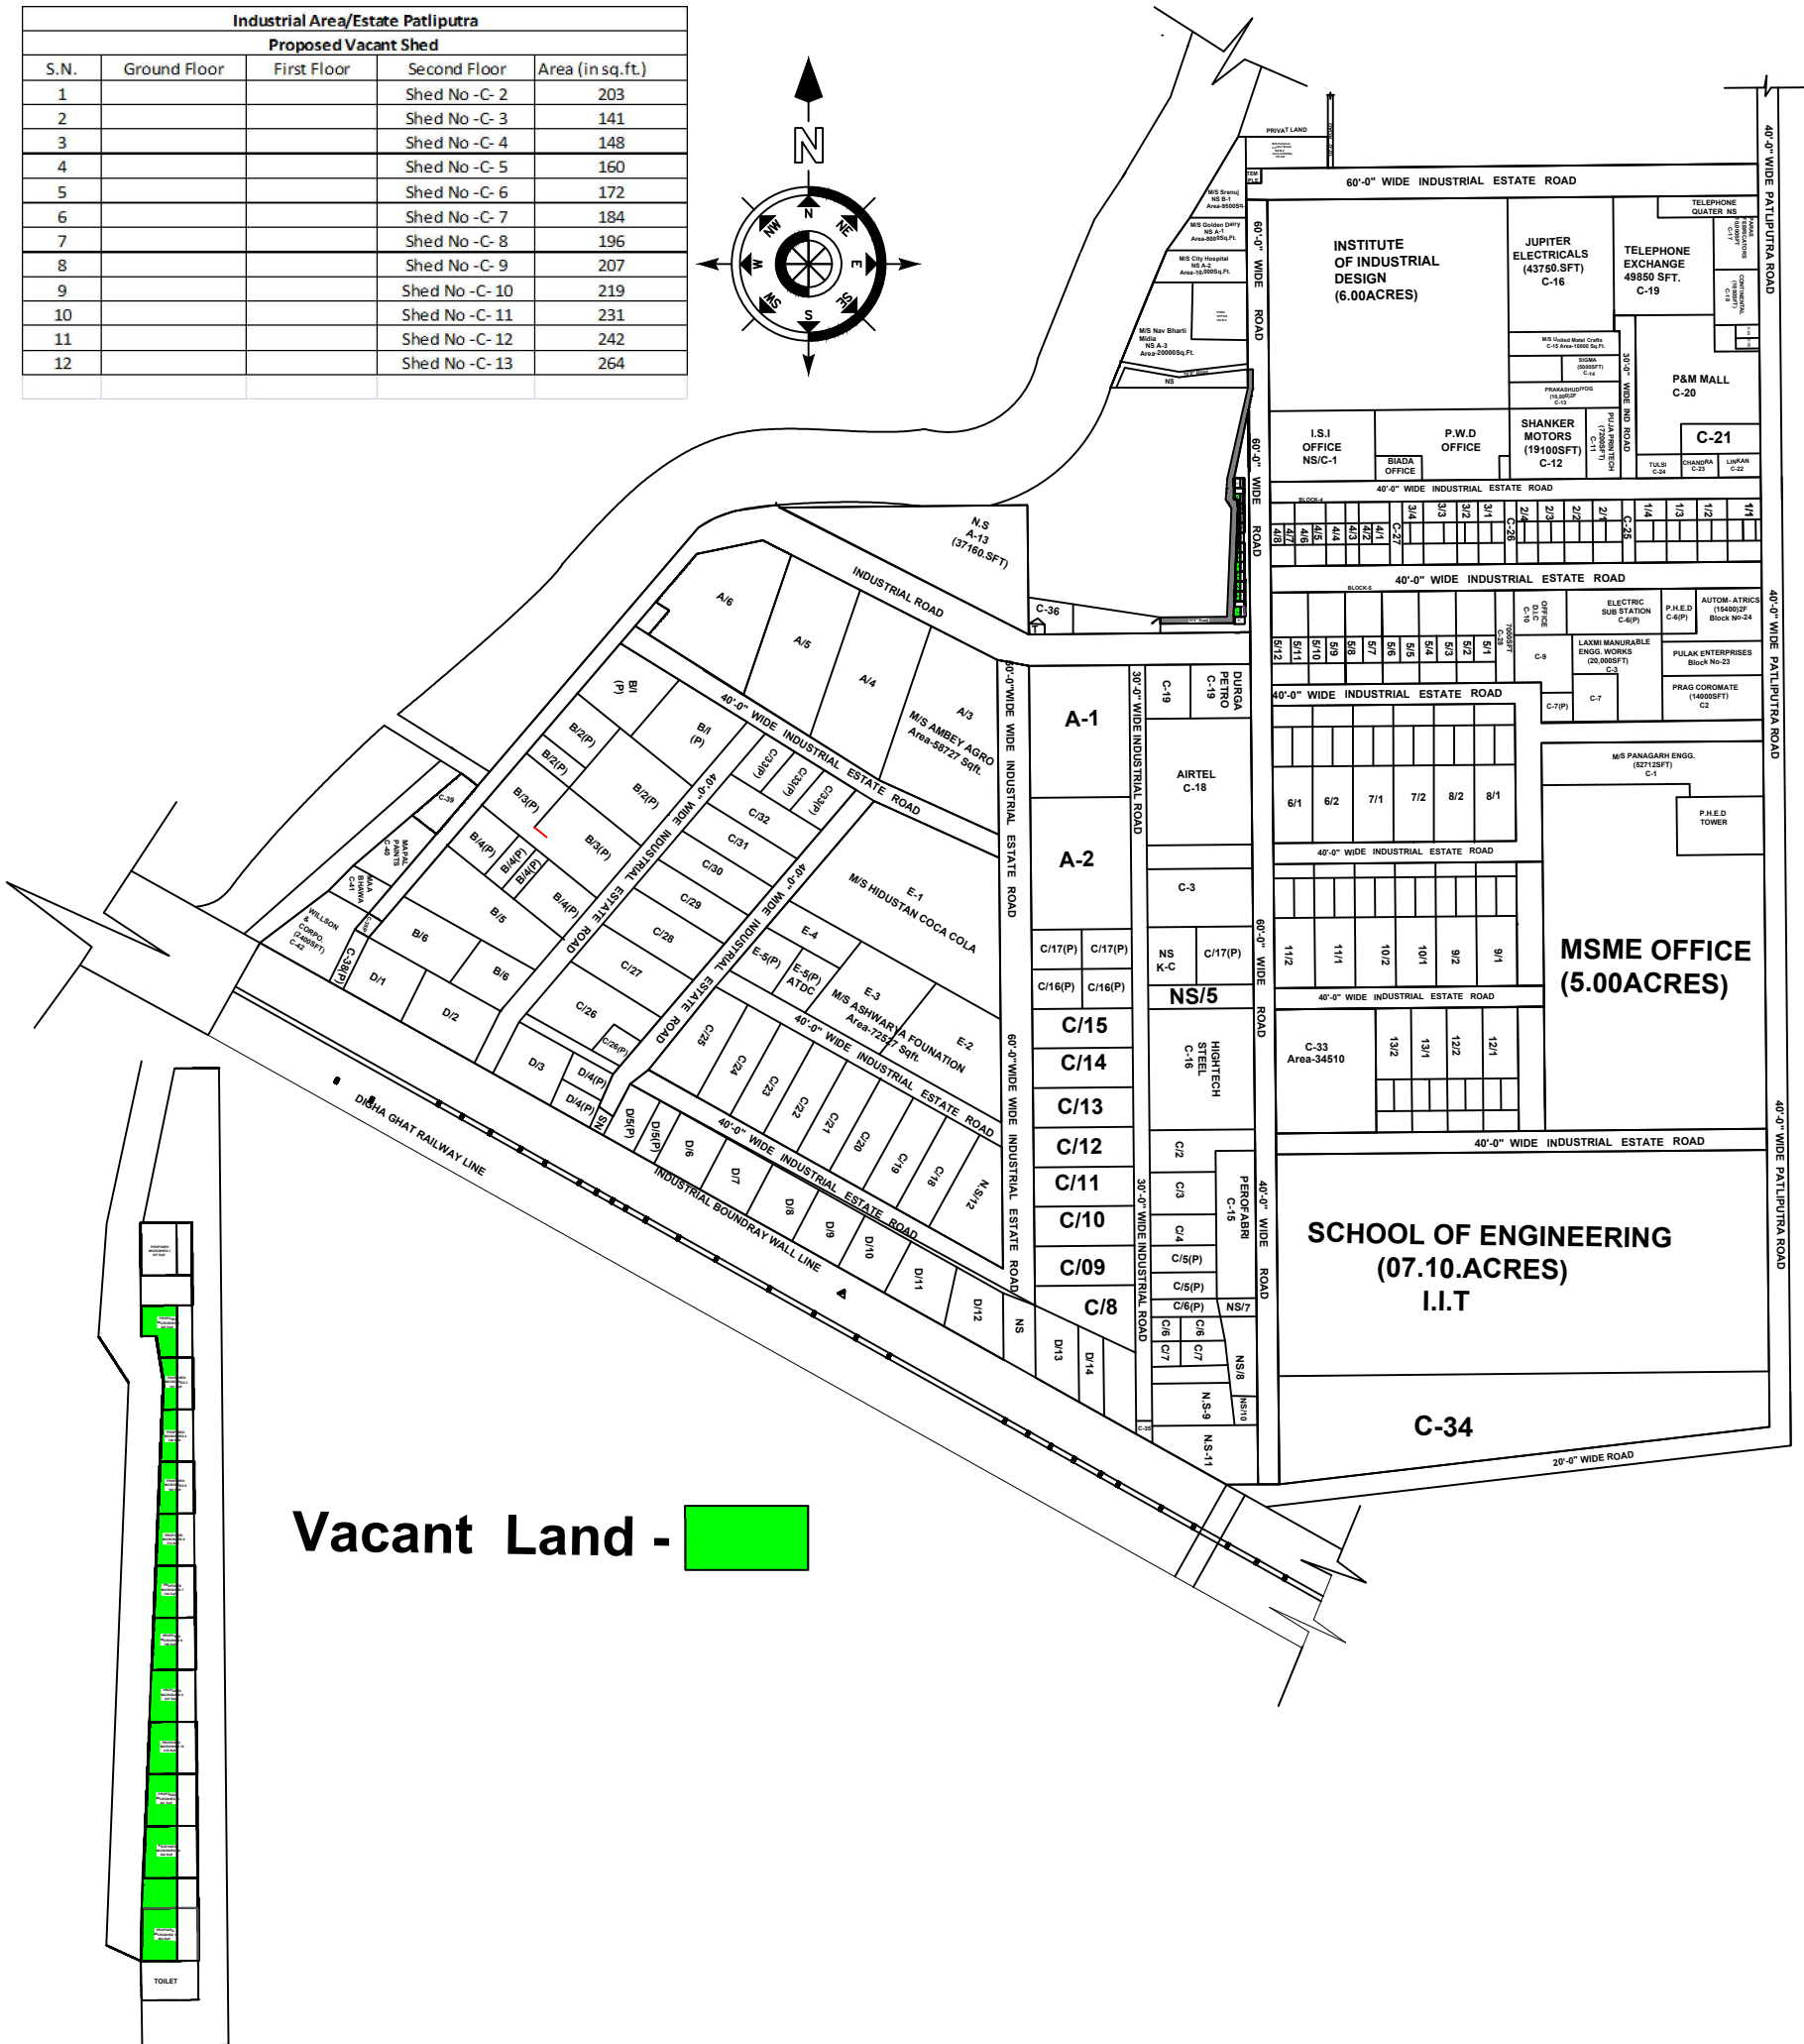

# INDUSTRIAL AREA & ESTATE PATLIPUTRA PATNA

**Total Area- 104.14 Acre**

Industrial Area/Estate Patliputra				
Proposed Vacant Shed				
S.N.	Ground Floor	First Floor	Second Floor	Area (in sq.ft.)
1			Shed No -C- 2	203
2			Shed No -C- 3	141
3			Shed No -C- 4	148
4			Shed No -C- 5	160
5			Shed No -C- 6	172
6			Shed No -C- 7	184
7			Shed No -C- 8	196
8			Shed No -C- 9	207
9			Shed No -C- 10	219
10			Shed No -C- 11	231
11			Shed No -C- 12	242
12			Shed No -C- 13	264

**Vacant Land -** ■

<b>Executive BIADA, Patna</b>	<b>Amin BIADA, Patna</b>	<b>Area Incharge I.A/I.E. Patliputra</b>	<b>Development officer BIADA, Patna</b>	<b>Executive Director BIADA, Patna</b>
-----------------------------------	------------------------------	--	---	--