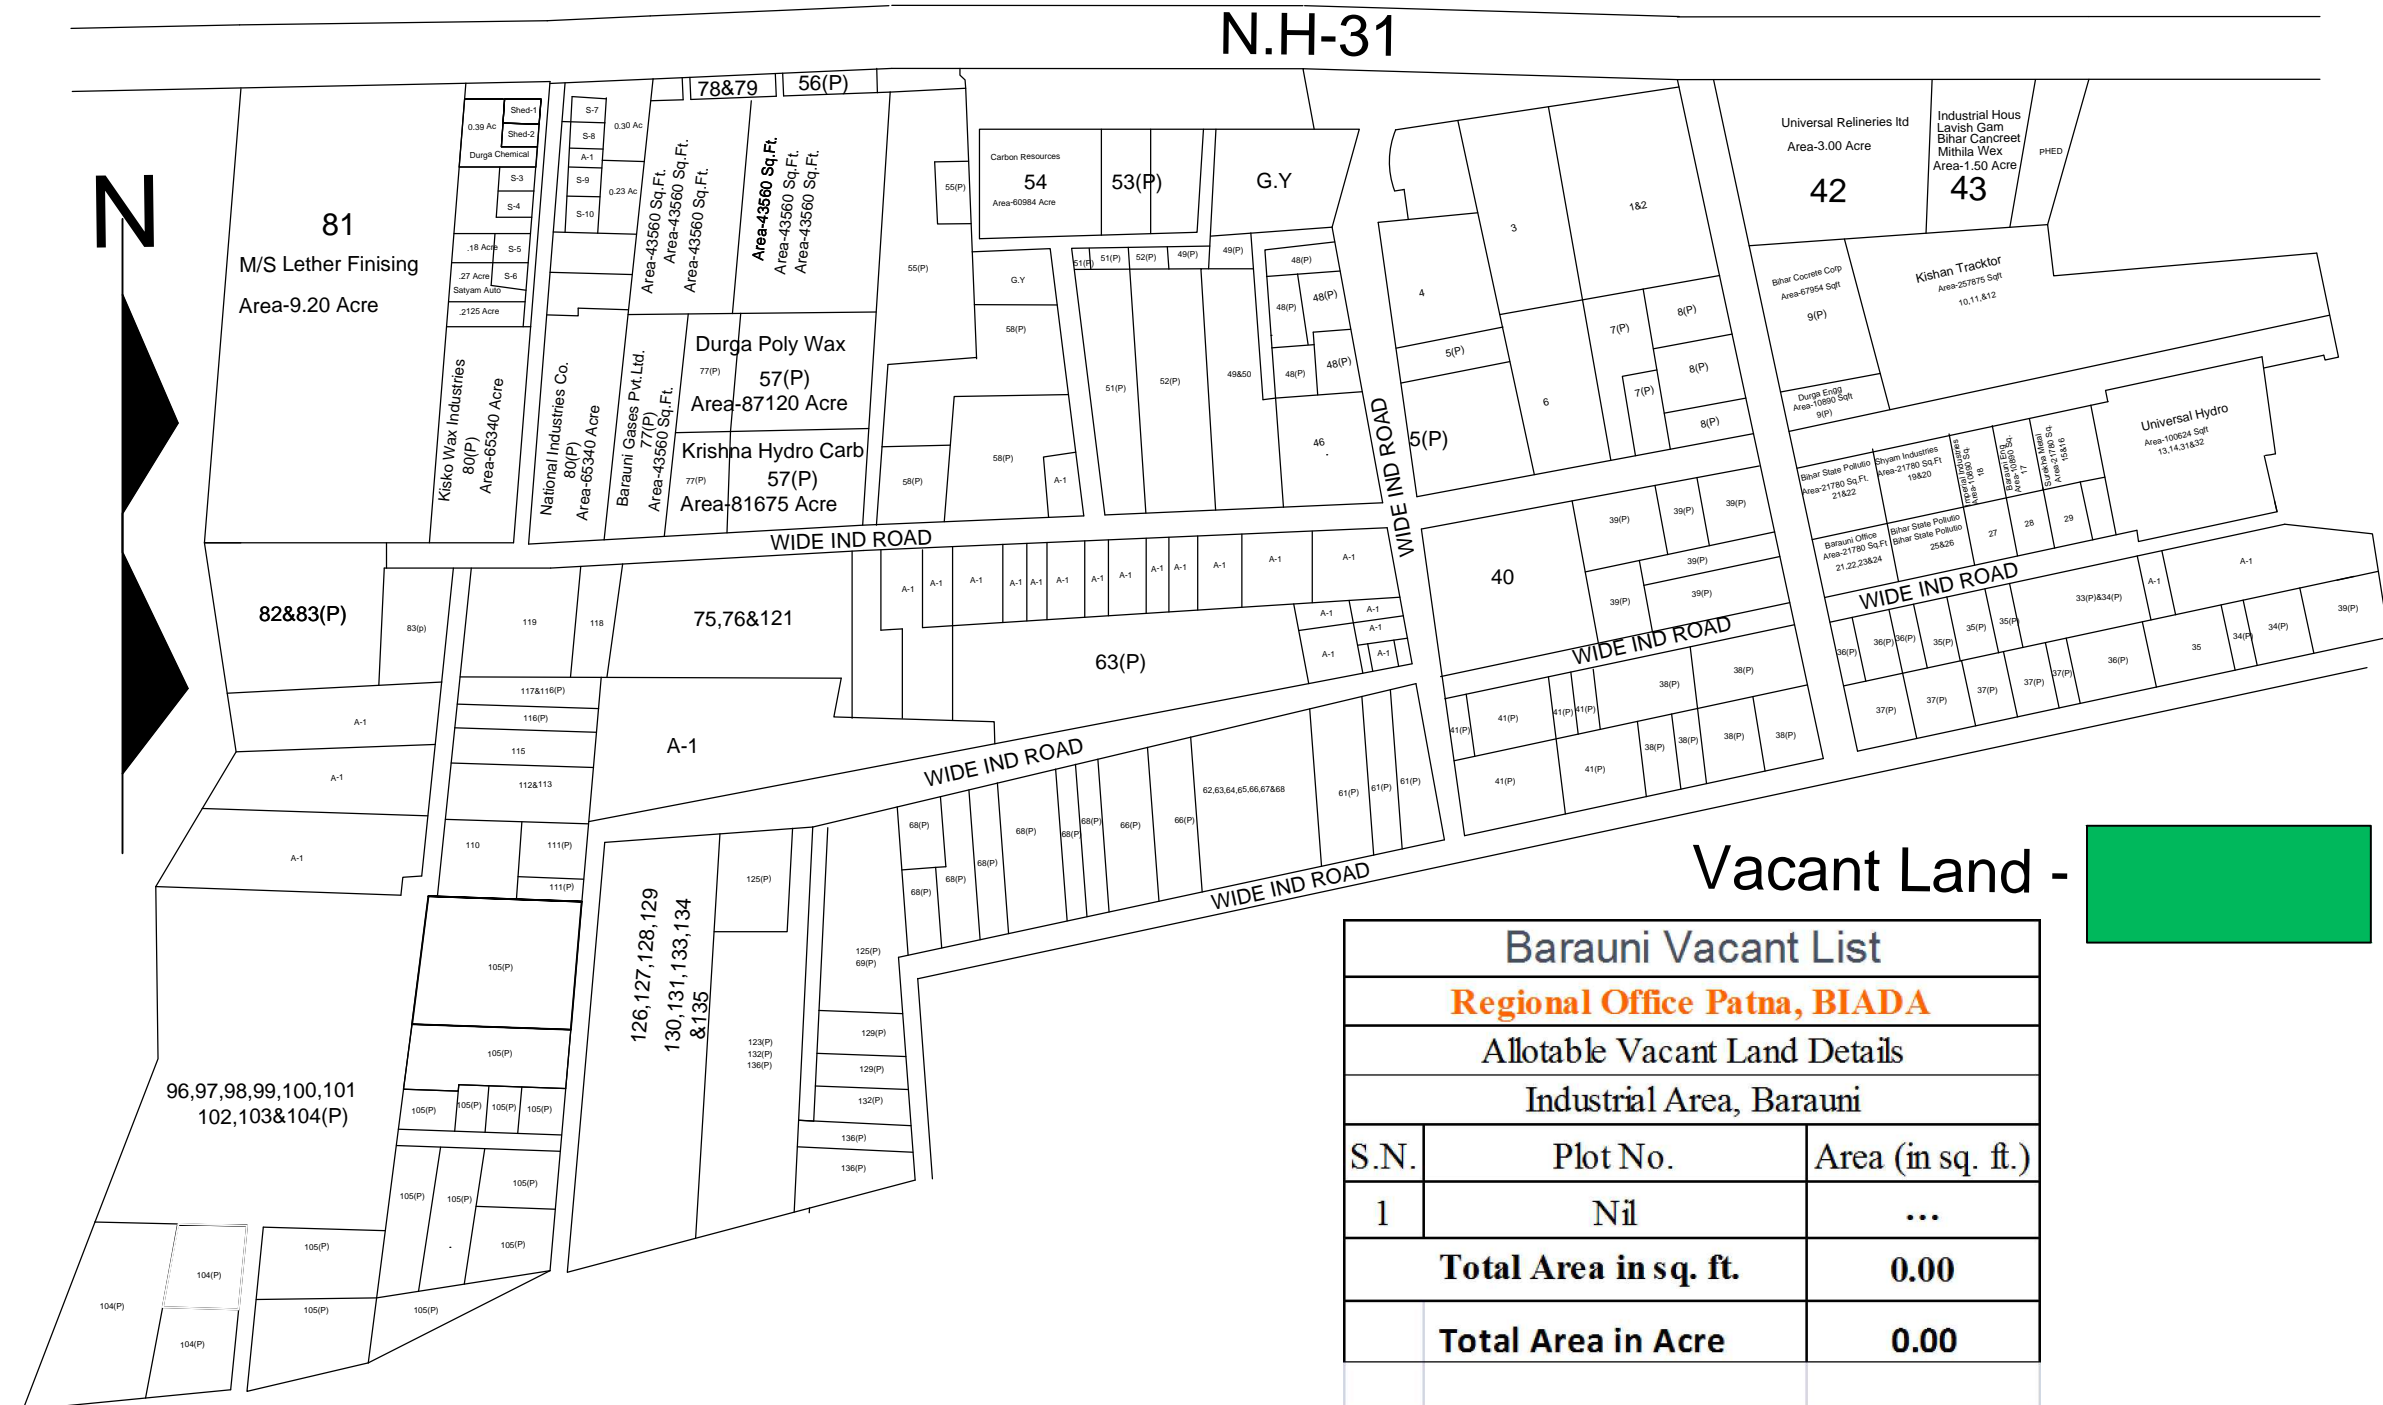

# INDUSTRIAL AREA BARAUNI

Total Area- 193.67 Acre

Barauni Vacant List		
Regional Office Patna, BIADA		
Allotable Vacant Land Details		
Industrial Area, Barauni		
S.N.	Plot No.	Area (in sq. ft.)
1	Nil	...
<b>Total Area in sq. ft.</b>		<b>0.00</b>
<b>Total Area in Acre</b>		<b>0.00</b>