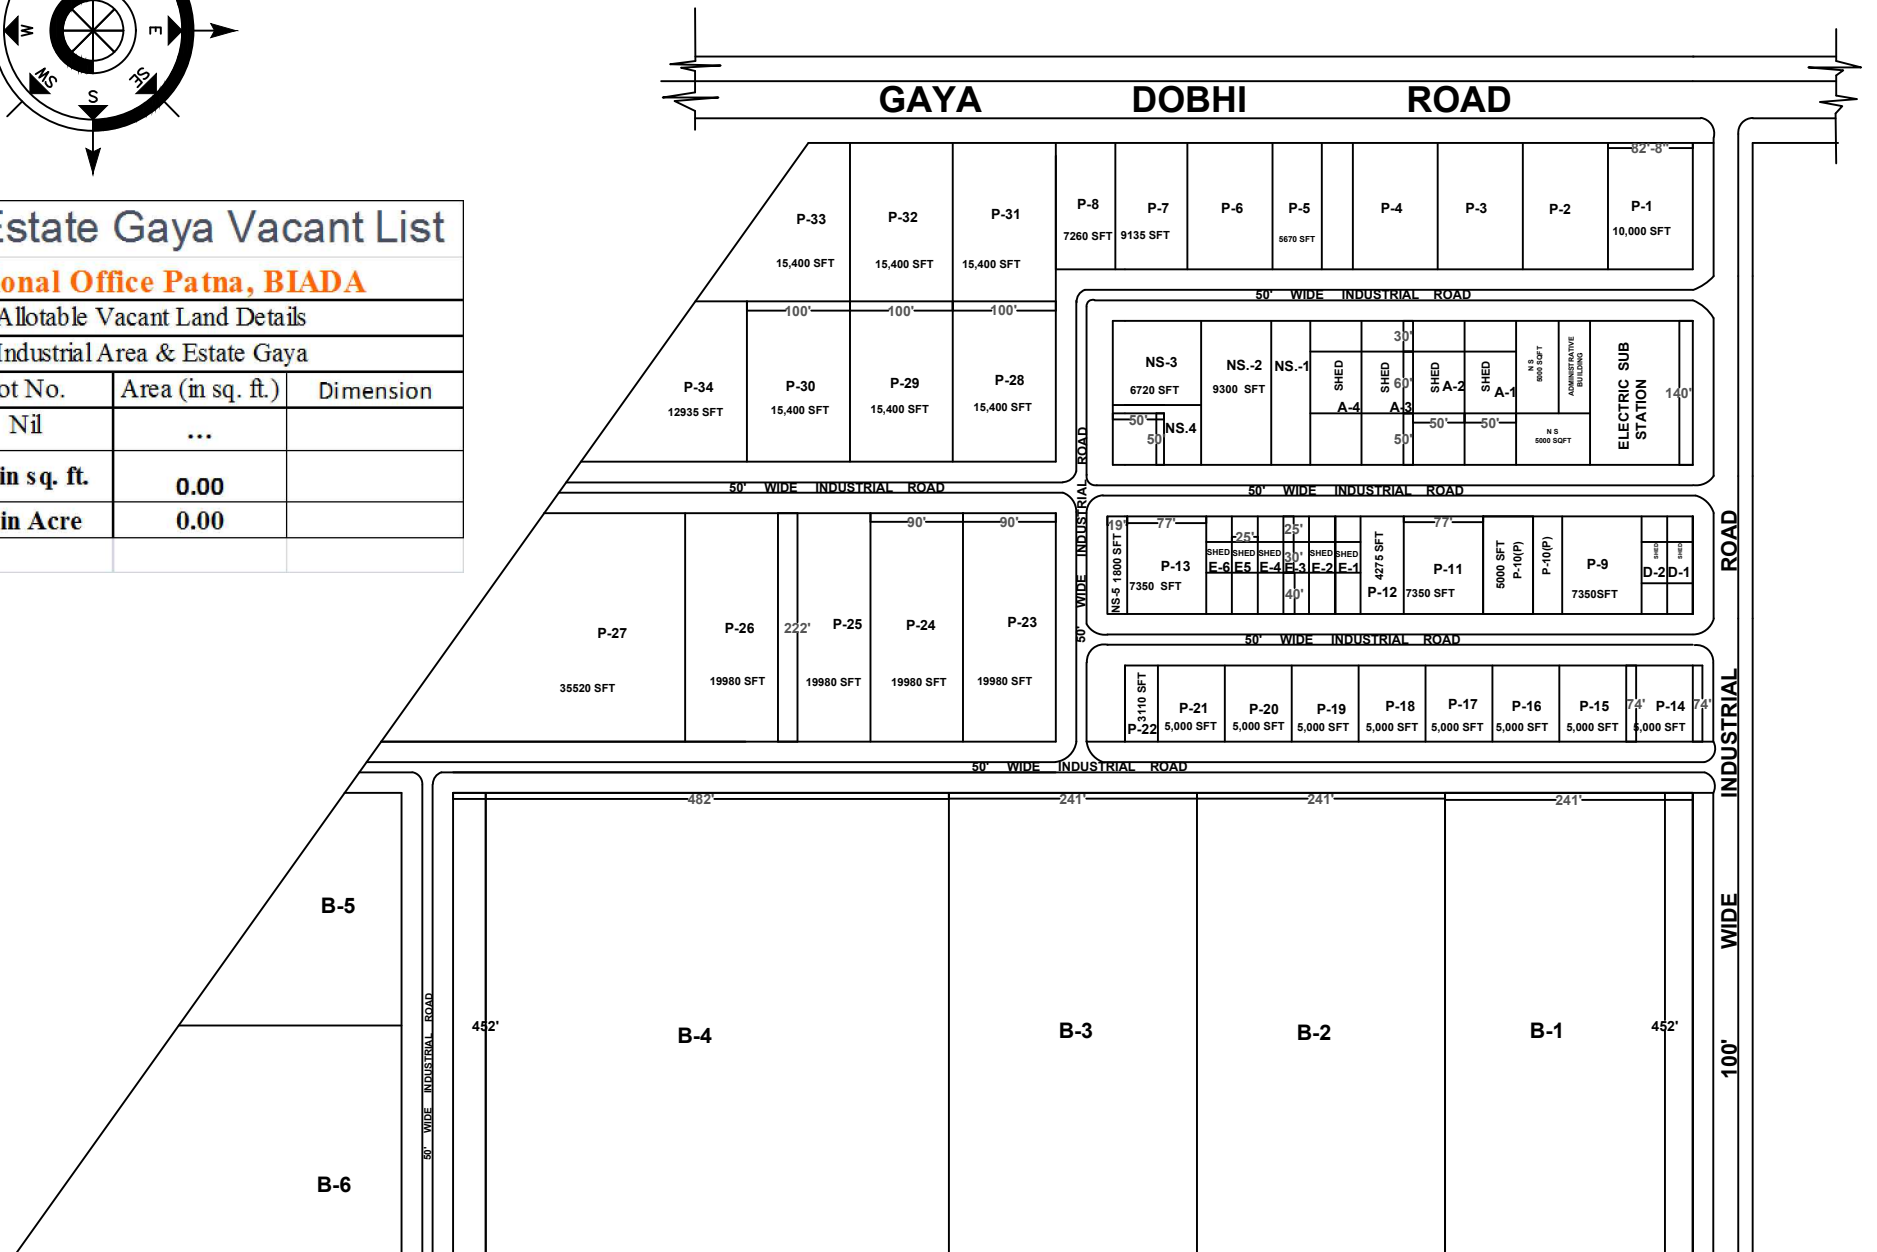

# INDUSTRIAL AREA & ESTATE GAYA

Total Area- 31.83 Acre

I.A. & Estate Gaya Vacant List			
Regional Office Patna, BIADA			
Allotable Vacant Land Details			
Industrial Area & Estate Gaya			
S.N.	Plot No.	Area (in sq. ft.)	Dimension
1	Nil	...	
Total Area in sq. ft.		0.00	
Total Area in Acre		0.00	