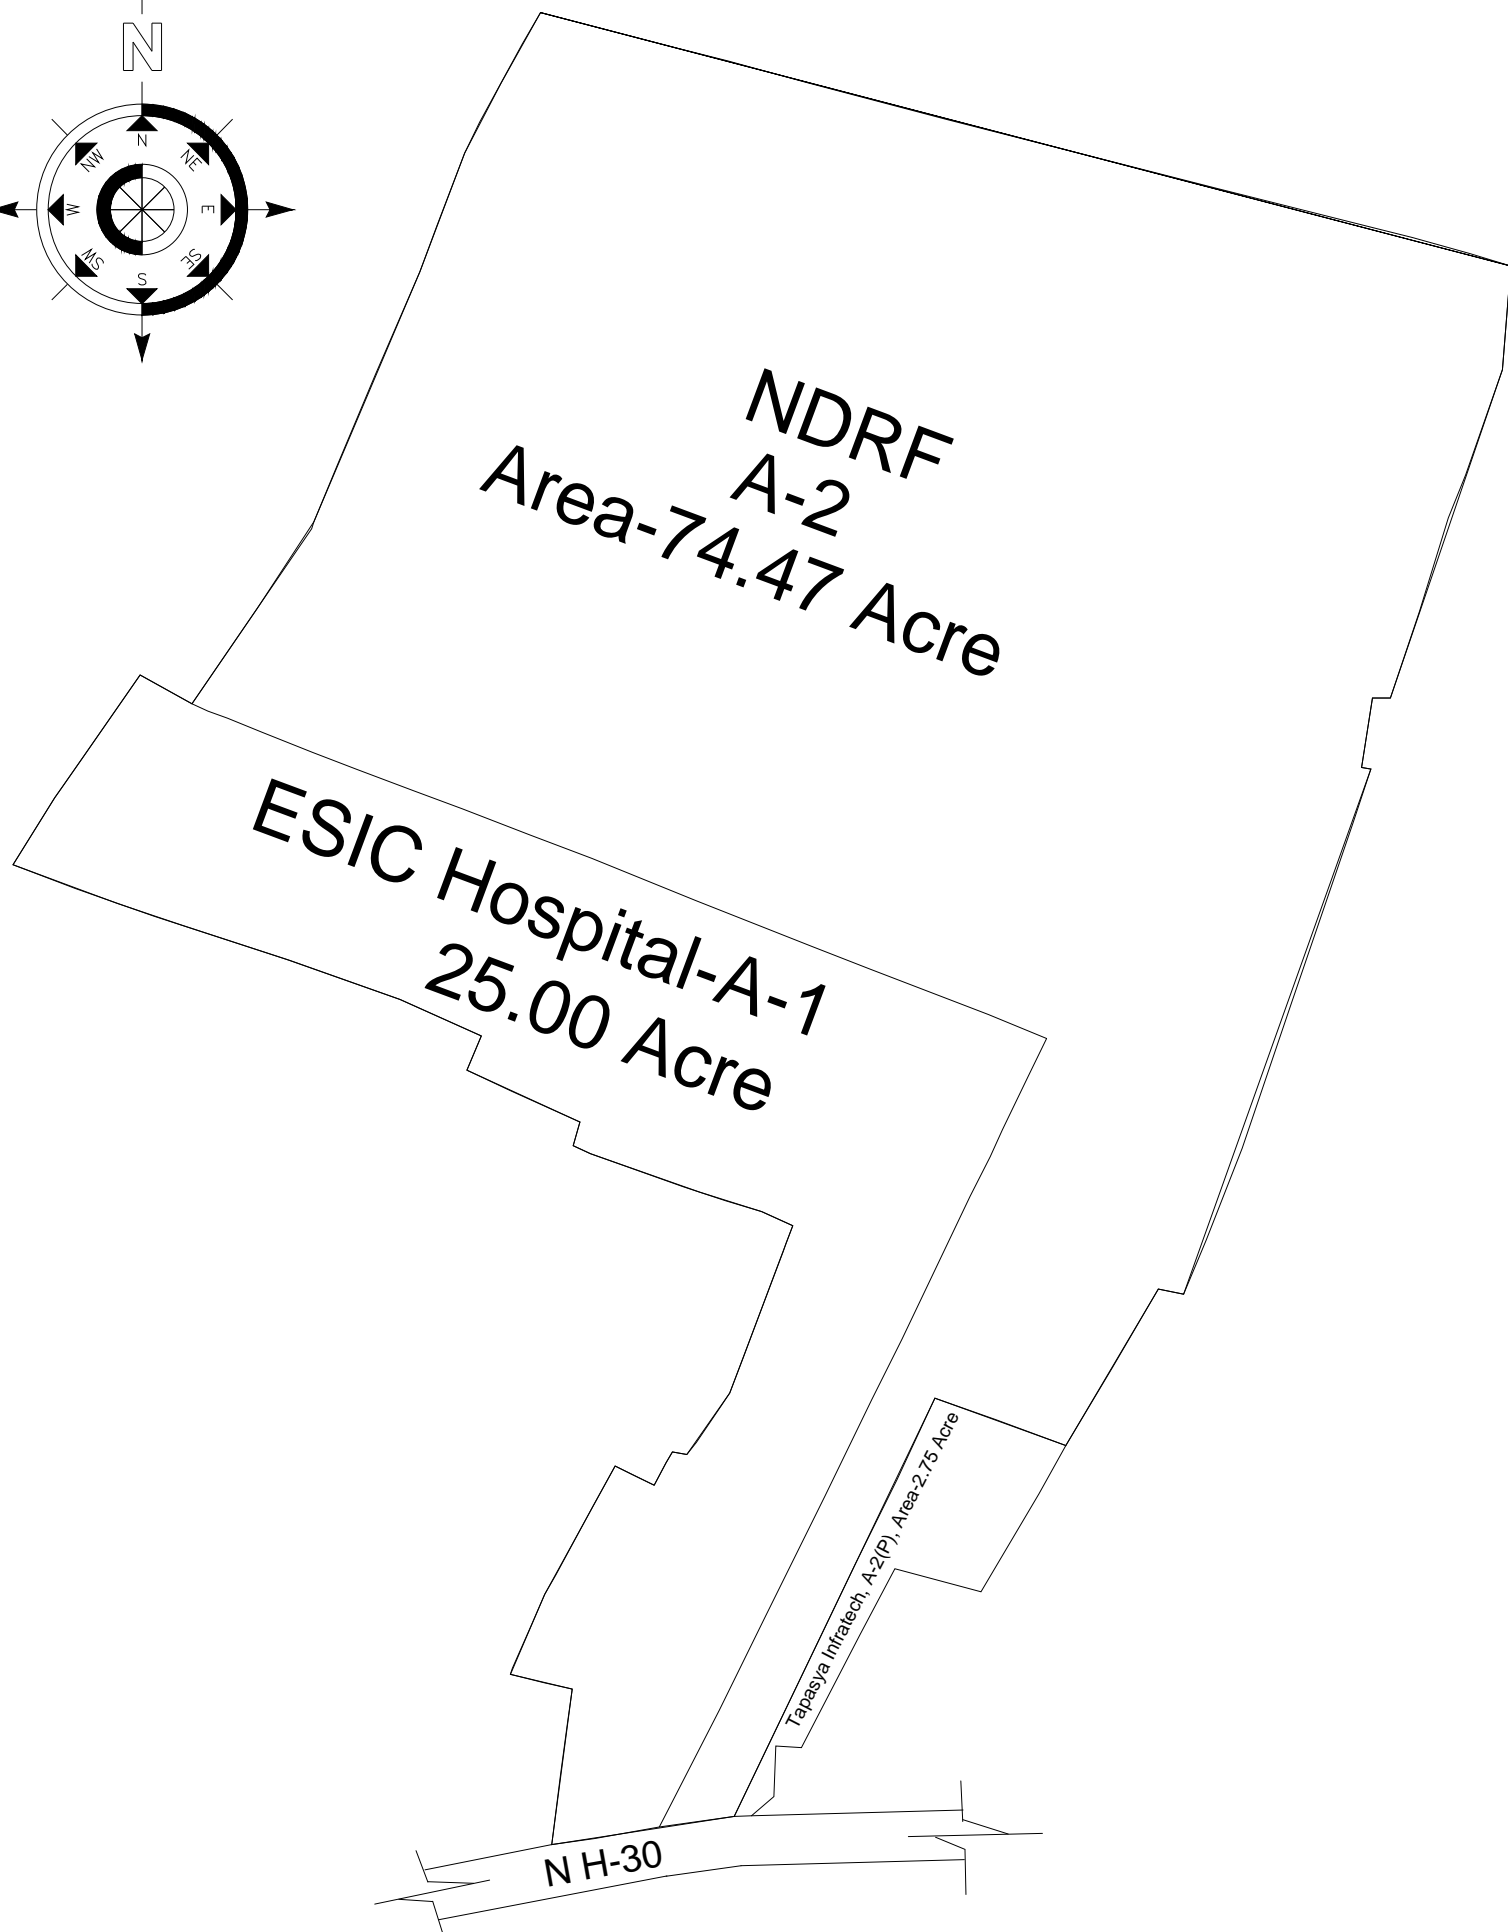

INDUSTRIAL AREA BIHTA PATNA

Area-102.22 Acre

I.A. Bihta Vacant List

Regional Office Patna, BIADA

Allotable Vacant Land Details

Industrial Area, Bihta

Sl. #	Plot No.	Area (In Sq. Ft.)
1	0	0
Total Area in Sq.ft.		0
Total Area in Acre		0