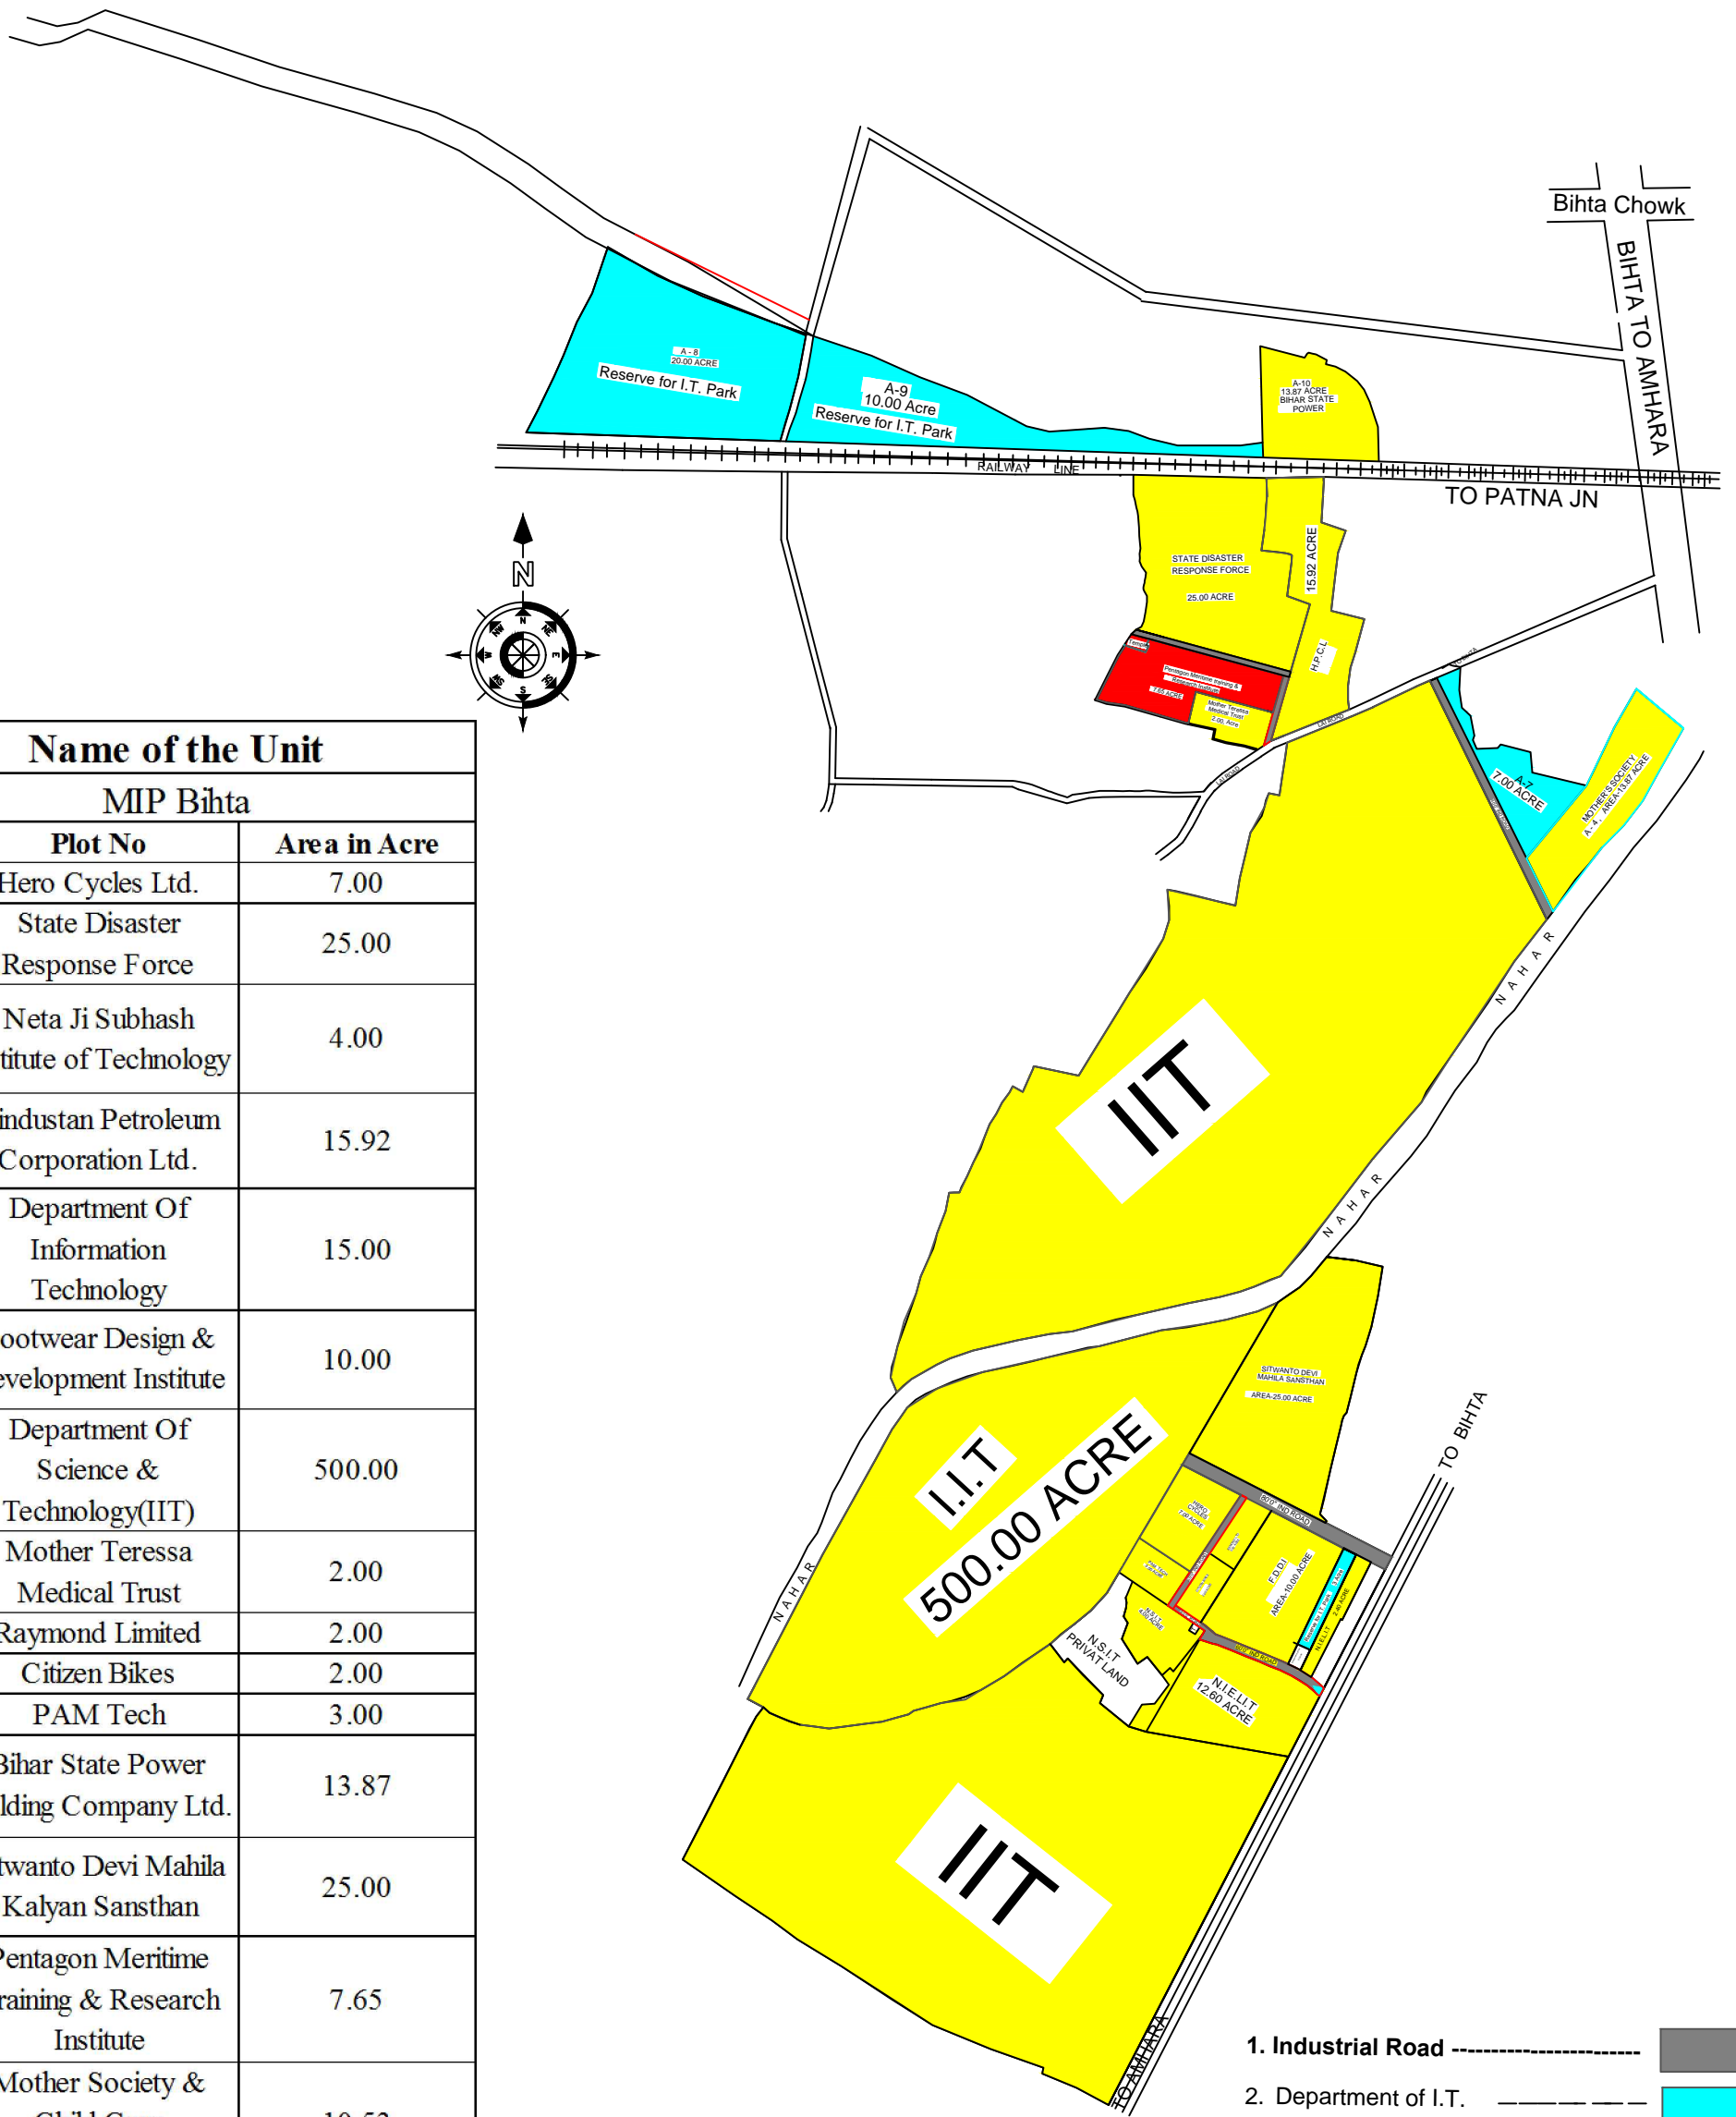

DUMRI

MEGA INDUSTRIAL PARK BIHTA PATNA

Name of the Unit		
MIP Bihta		
Sl.	Plot No	Area in Acre
1	Hero Cycles Ltd.	7.00
2	State Disaster Response Force	25.00
3	Neta Ji Subhash Institute of Technology	4.00
4	Hindustan Petroleum Corporation Ltd.	15.92
5	Department Of Information Technology	15.00
6	Footwear Design & Development Institute	10.00
7	Department Of Science & Technology(IIT)	500.00
8	Mother Teresa Medical Trust	2.00
9	Raymond Limited	2.00
10	Citizen Bikes	2.00
11	PAM Tech	3.00
12	Bihar State Power Holding Company Ltd.	13.87
13	Sitwanto Devi Mahila Kalyan Sansthan	25.00
14	Pentagon Meritime Training & Research Institute	7.65
15	Mother Society & Child Care Development Institute	10.53
16	Deptt of IT	40.00

- 1. Industrial Road -----
- 2. Department of I.T. -----
- 3. Allotted Plot -----
- 4. RUNNING Unit-----