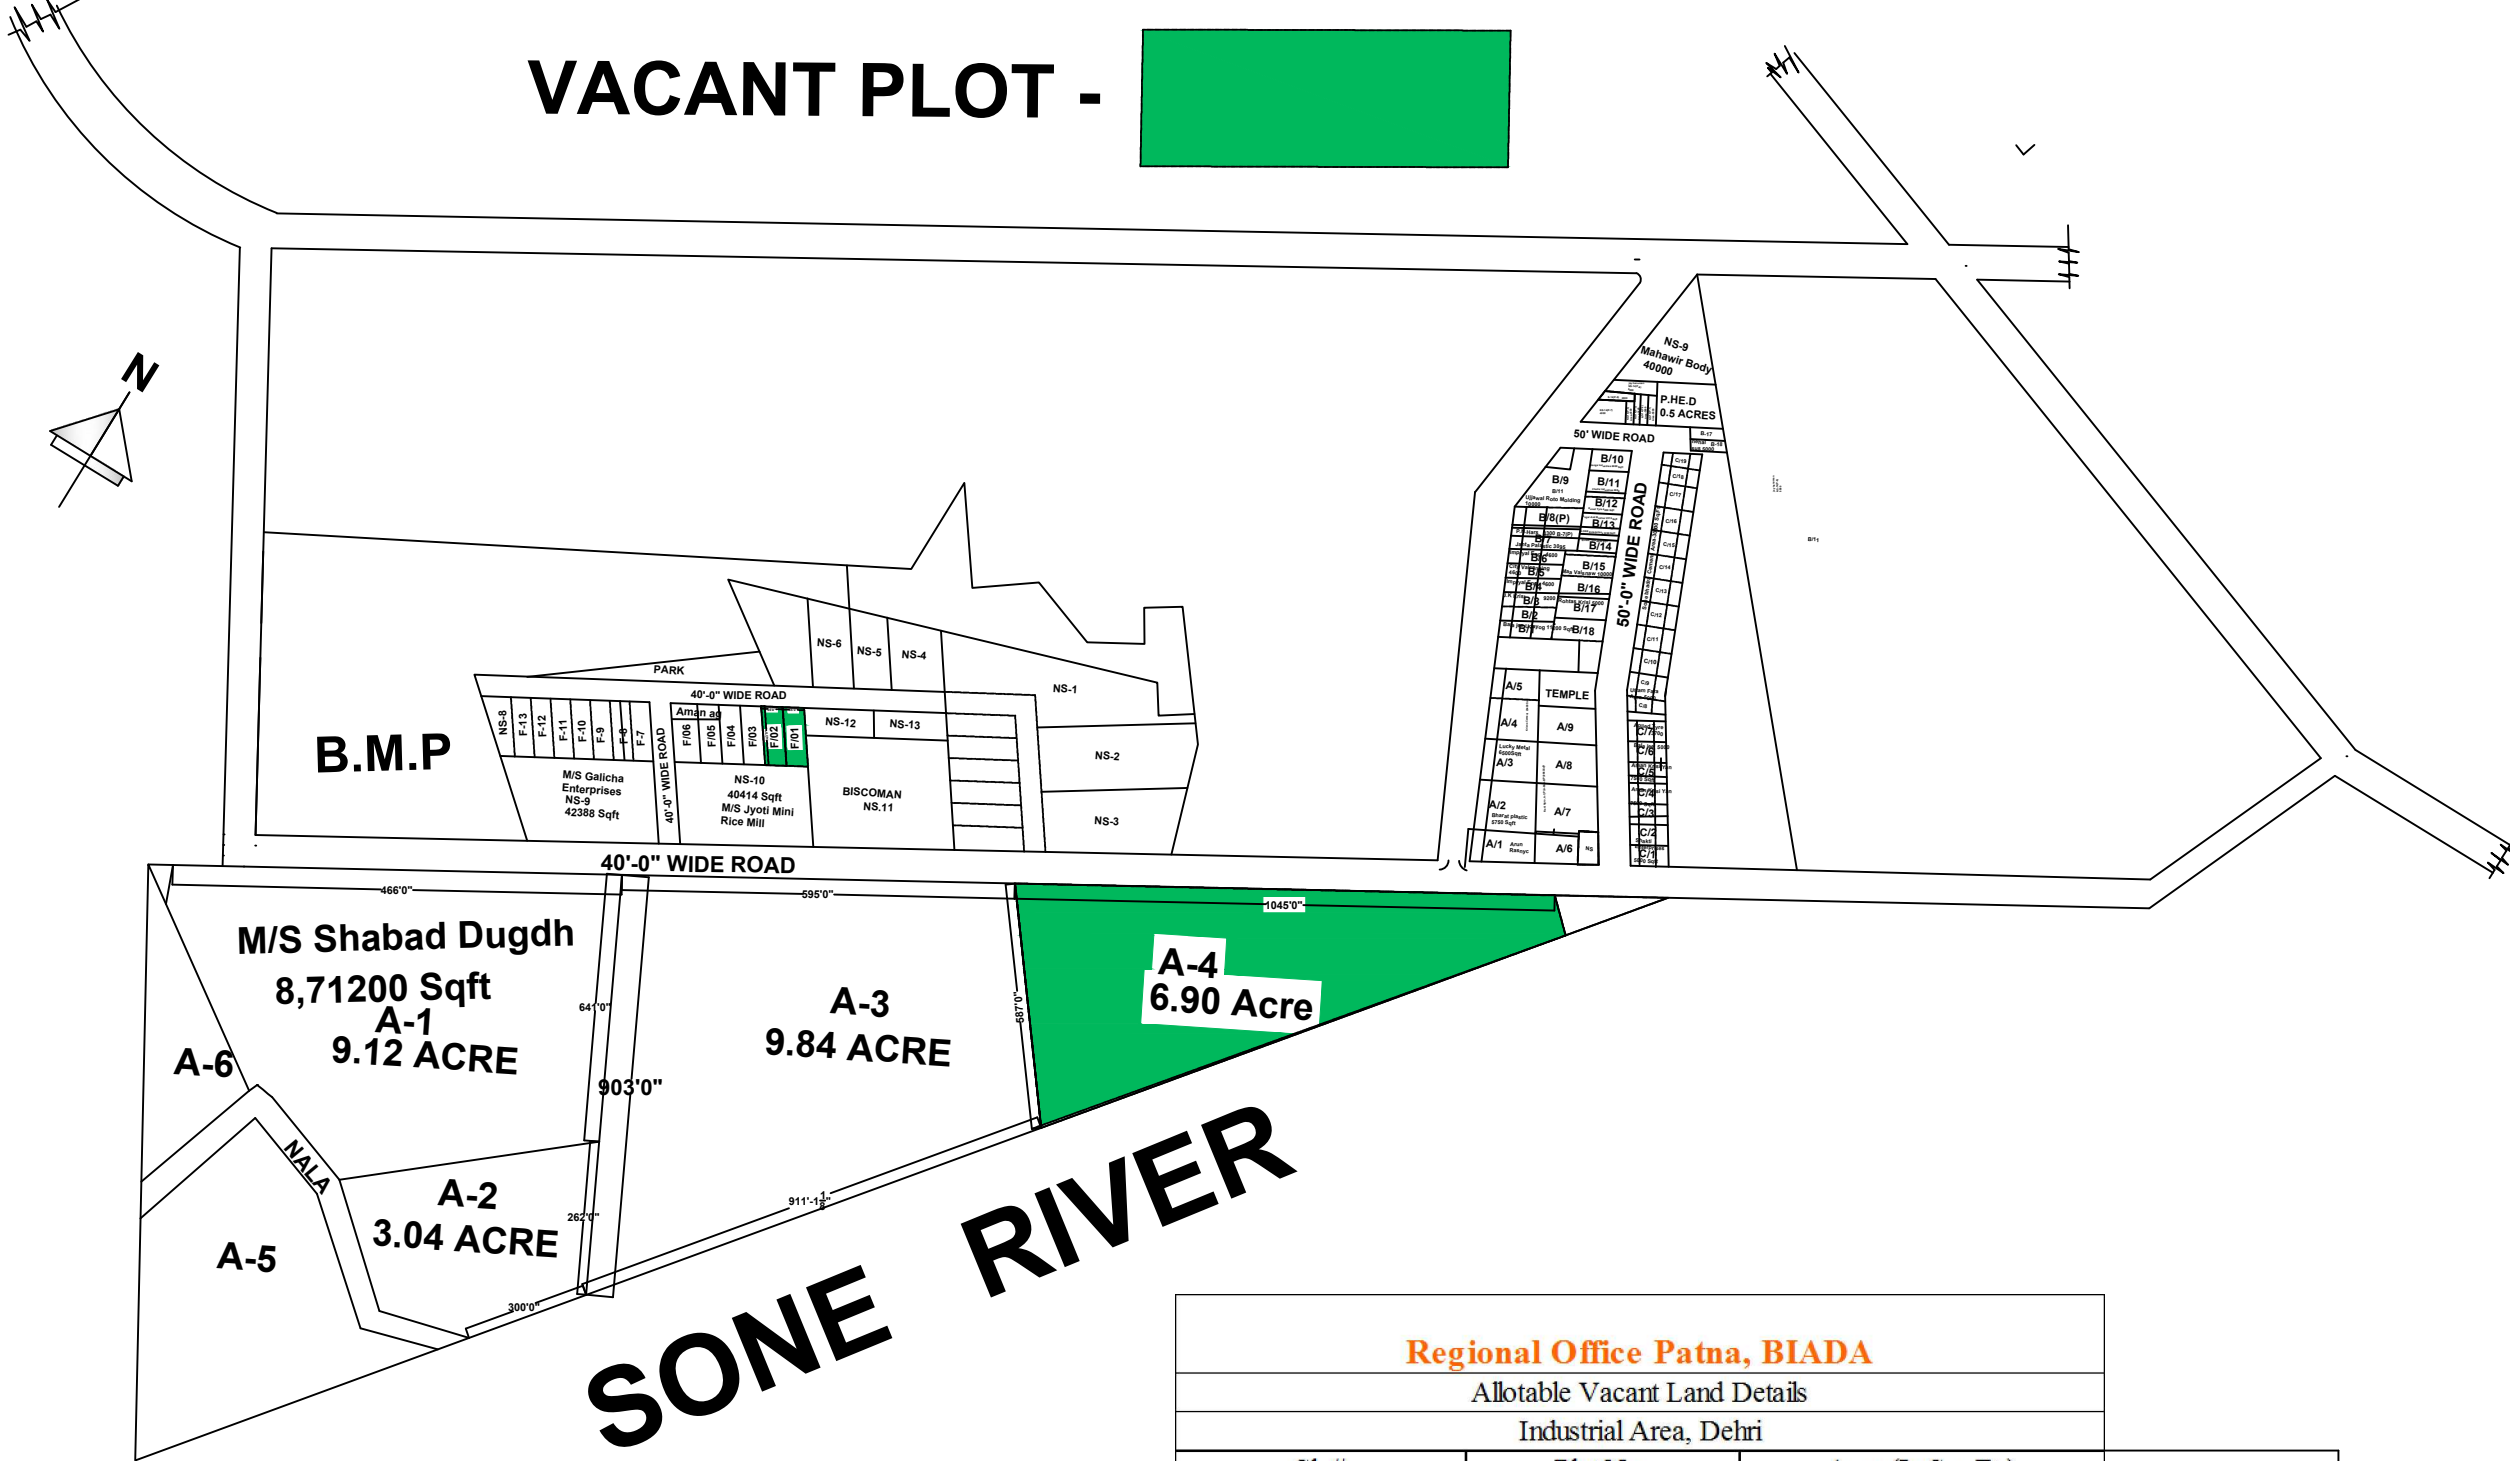

INDUSTRIAL AREA DEHRI ON SONE

VACANT PLOT - [REDACTED]

Regional Office Patna, BIADA			
Allotable Vacant Land Details			
Industrial Area, Dehri			
SL #	Plot No.	Area (In Sq. Ft.)	DIMENSION
1	F-1	5000	35'0"x143'0"
2	F-2	5000	35'0"x143'0"
3	A-4	300564	587'0"x1045'0"
Total Area in Sq.ft.		310564	
Total Area in Acre		7.13	