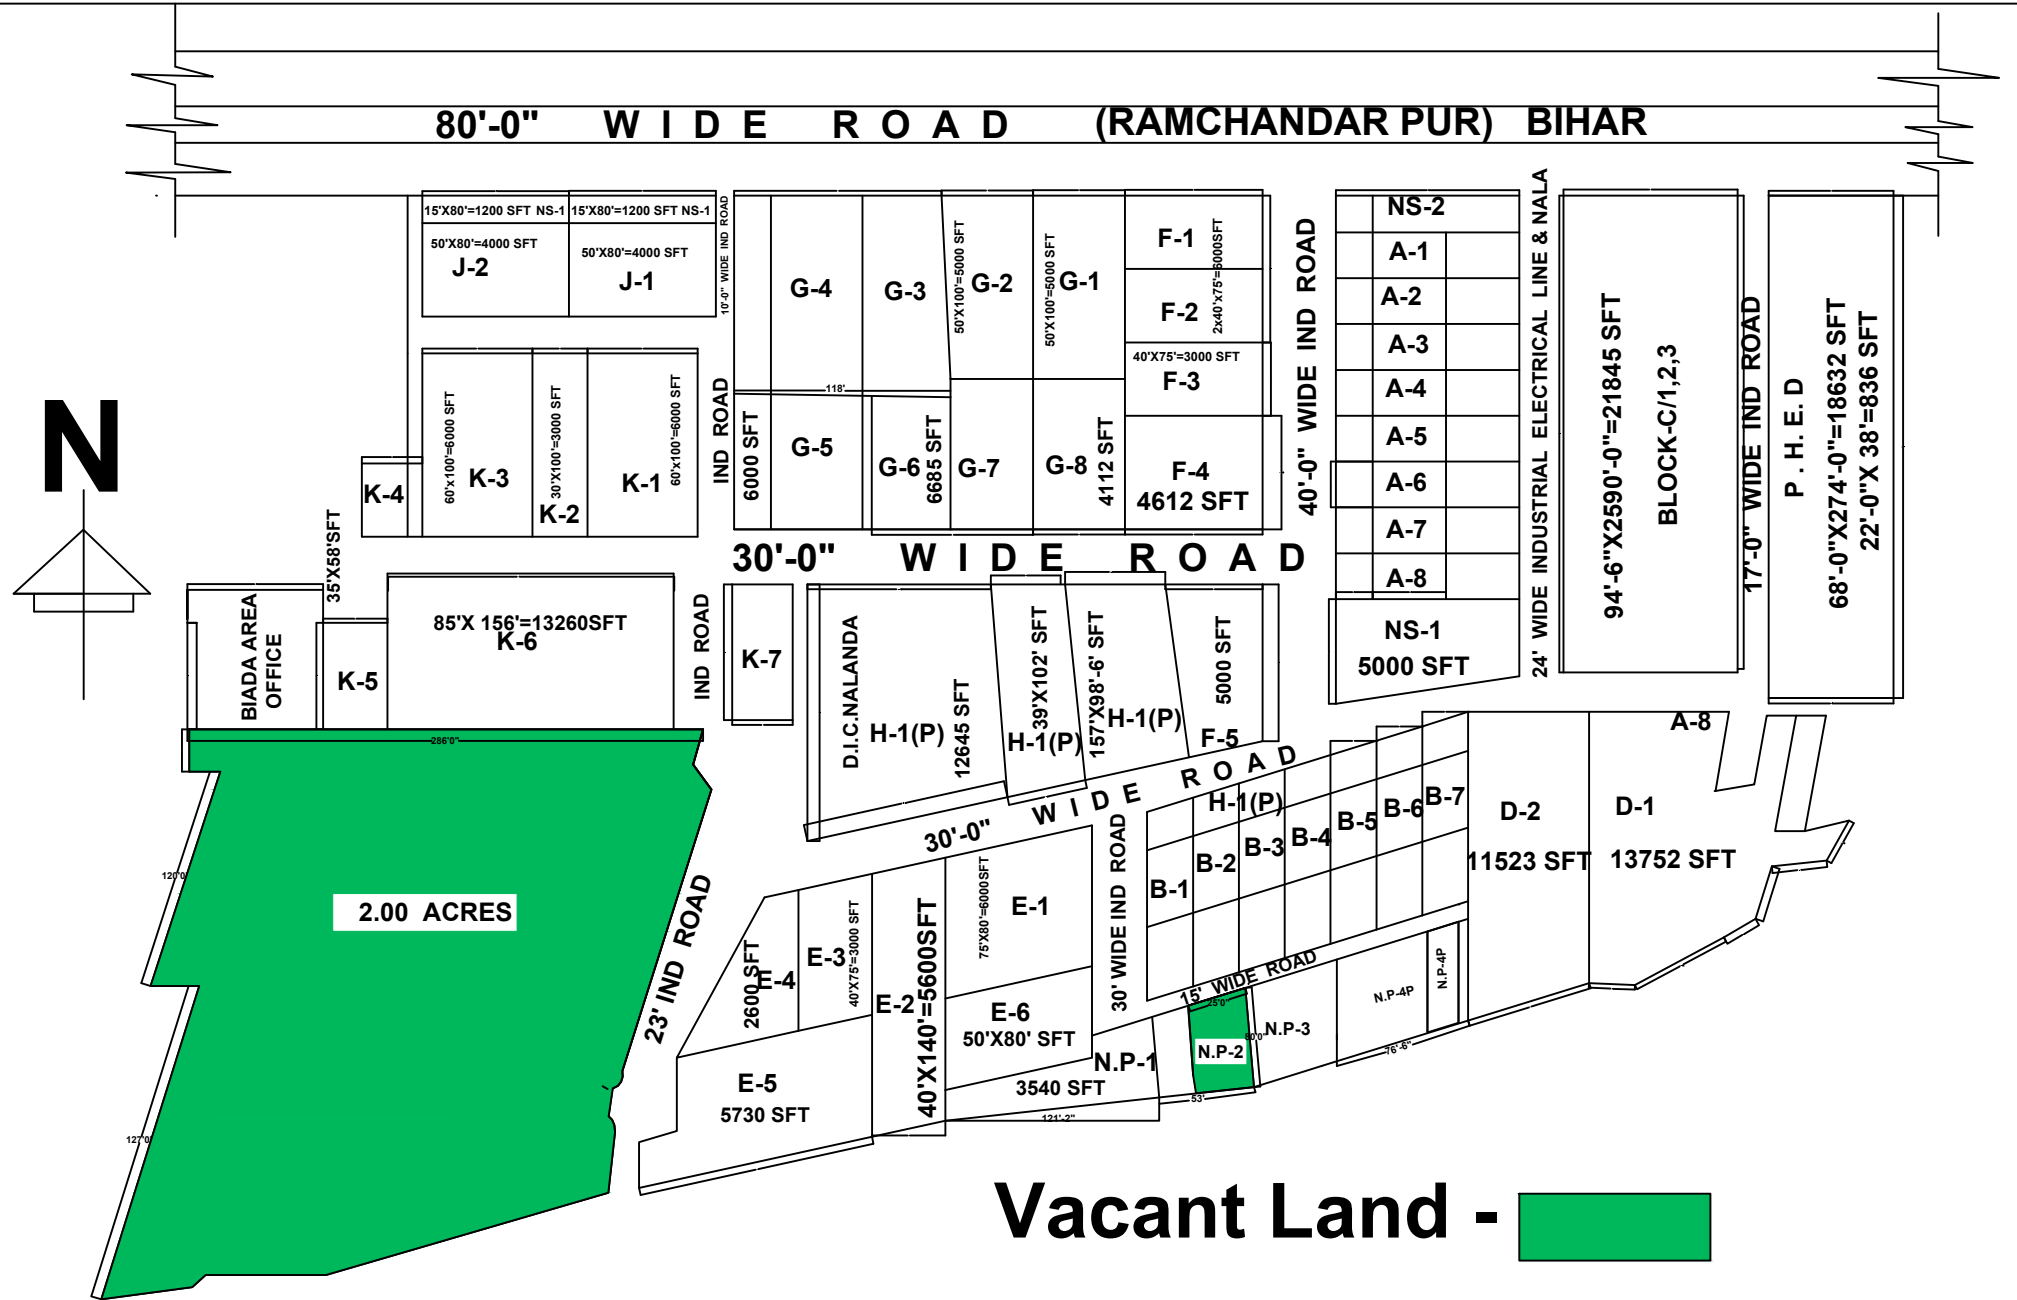

# INDUSTRIAL ESTATE BIHARSHARIF NALANDA

<b>Regional Office Patna, BIADA</b>			
Allotable Vacant Land Details			
Industrial Estate, Bihar Sharif			
Sl #	Plot No.	Area (In Sq. Ft.)	Dimension
1	Near BIADA Office (Exit Policy)	89733	
2	NP – 2	1996	25'-0"X80'-0"
Total Area in Sq.ft.		91729	
Total Area in Acre		2.1	